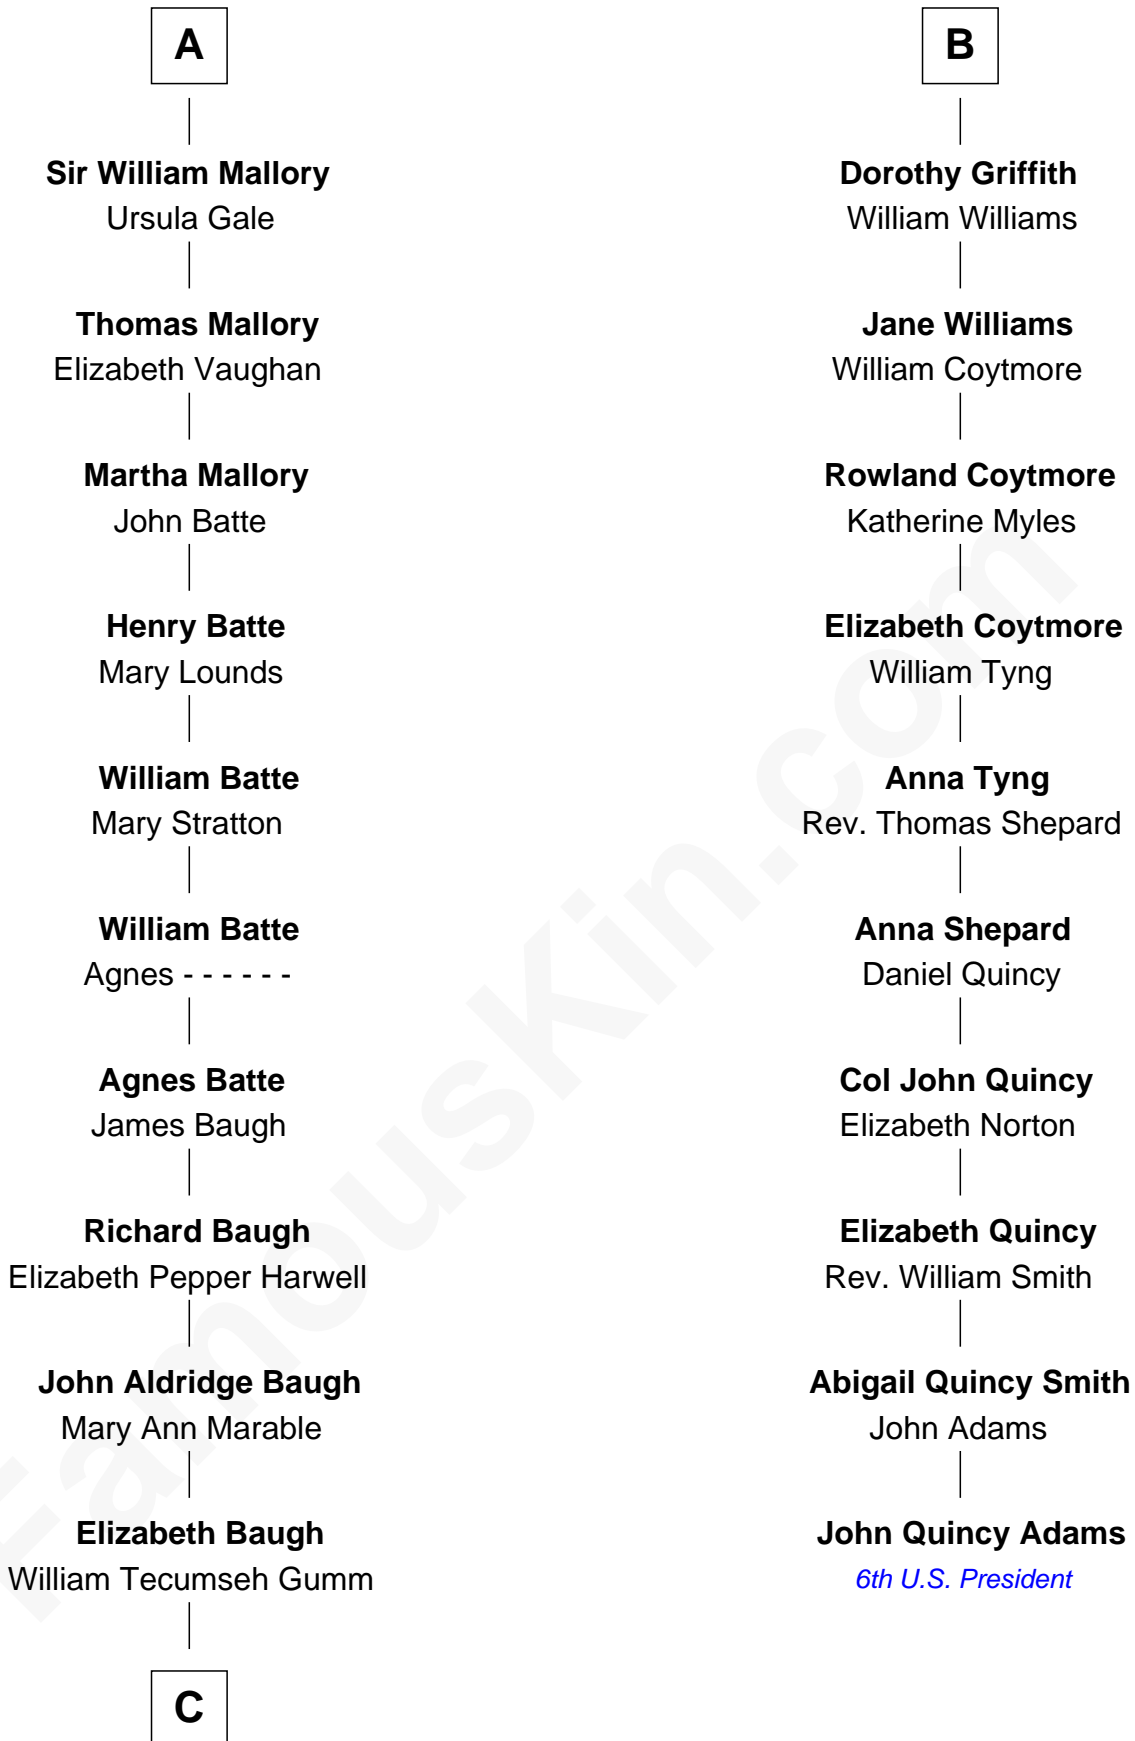

FamousKin.com Relationship Chart of

Liza Minnelli

Singer and Actress

16th cousin 3 times removed of

John Quincy Adams

6th U.S. President

Edmund Fitzalan

Alice de Warenne

Joan Constable

Sir William Mallory

Sir John Mallory

Margaret Thwaites

Sir William Mallory

Jane Norton

A

Richard Fitzalan

Eleanor Plantagenet

Sir Richard Fitzalan

Elizabeth de Bohun

Elizabeth Fitzalan

Sir Robert Goushill

Joan Goushill

Sir Thomas Stanley

Margaret Stanley

Sir William Troutbeck

Joan Troutbeck

Sir William Griffith

Sir William Griffith

Jane Stradling

B

C

Francis Avent Gumm