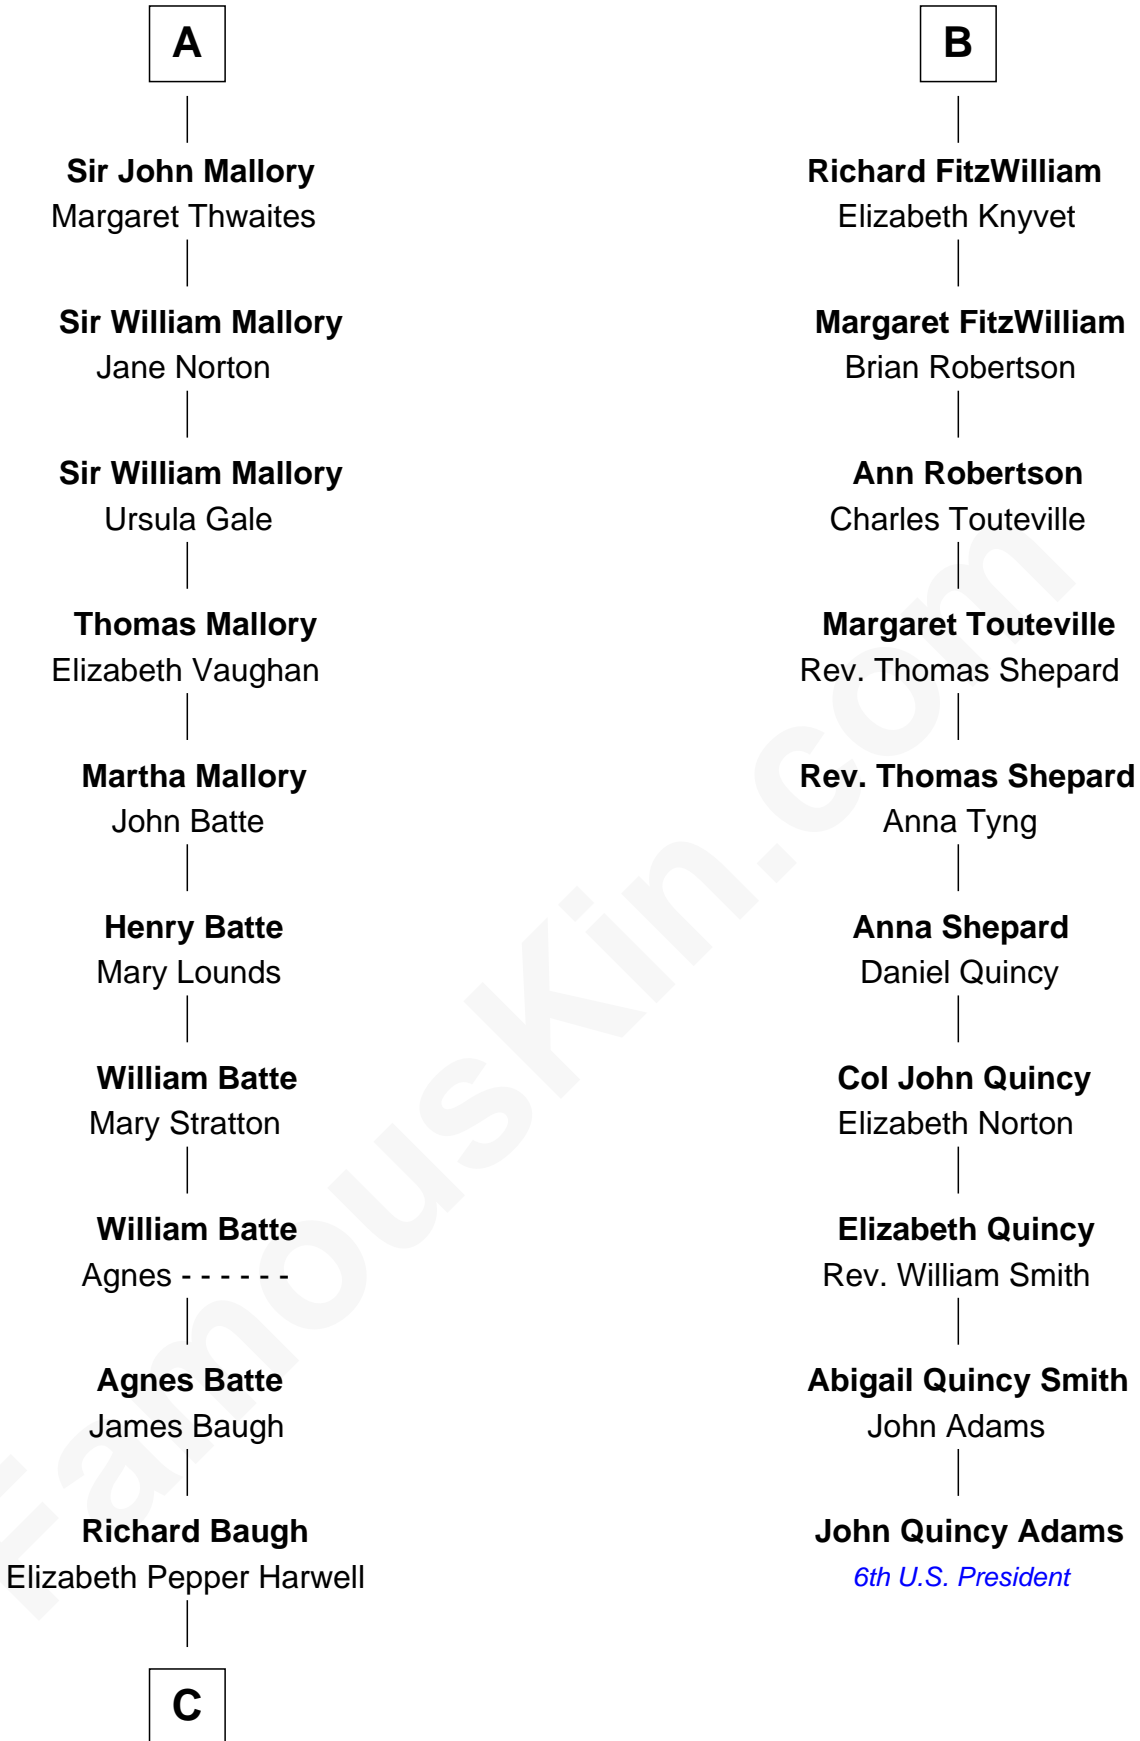

# FamousKin.com Relationship Chart of

**Liza Minnelli**

*Singer and Actress*

16th cousin 5 times removed of

**John Quincy Adams**

*6th U.S. President*

**William de Odingsells**

Ela FitzWalter

John de Clinton

**William de Clinton**

Julian de Leybourne

**Elizabeth de Clinton**

Sir John FitzWilliam

**Sir William FitzWilliam**

Maude de Cromwell

**Sir John FitzWilliam**

Eleanor Greene

**John FitzWilliam**

Helen Villiers

**Sir William FitzWilliam**

Anne Hawes

**B**

**C**

John Aldridge Baugh

Mary Ann Marable

Elizabeth Baugh

William Tecumseh Gumm

Francis Avent Gumm

Ethel Marian Milne

Frances Ethel Gumm

Vincent Minnelli

**Liza Minnelli**