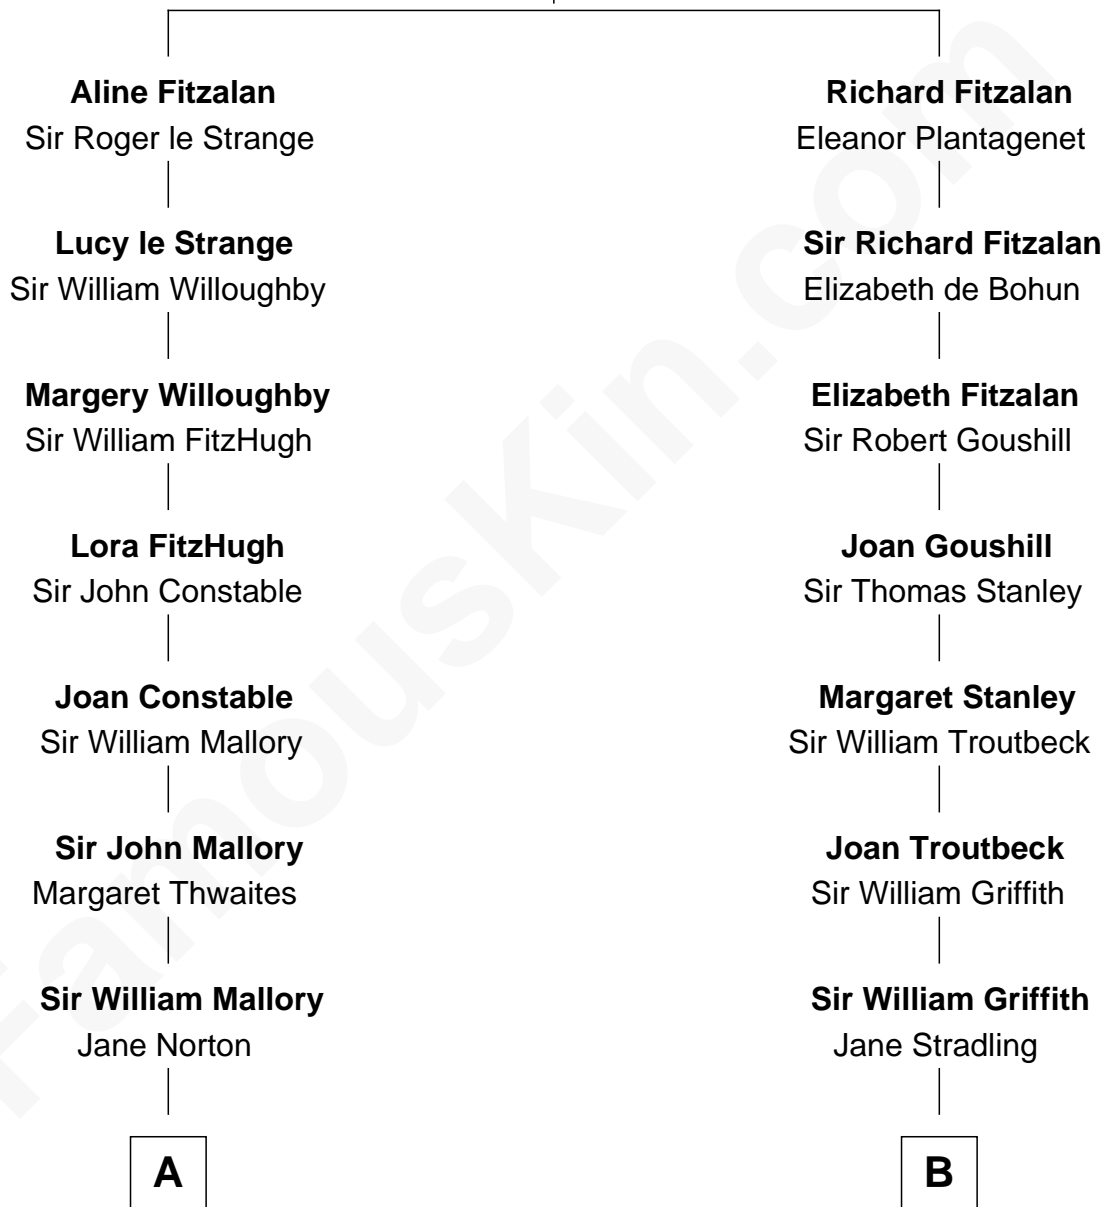

# FamousKin.com Relationship Chart of

**Liza Minnelli**

*Singer and Actress*

15th cousin 4 times removed of

**Abigail (Smith) Adams**

*First Lady of President John Adams*

**Edmund Fitzalan**

Alice de Warenne

FamousKin.com