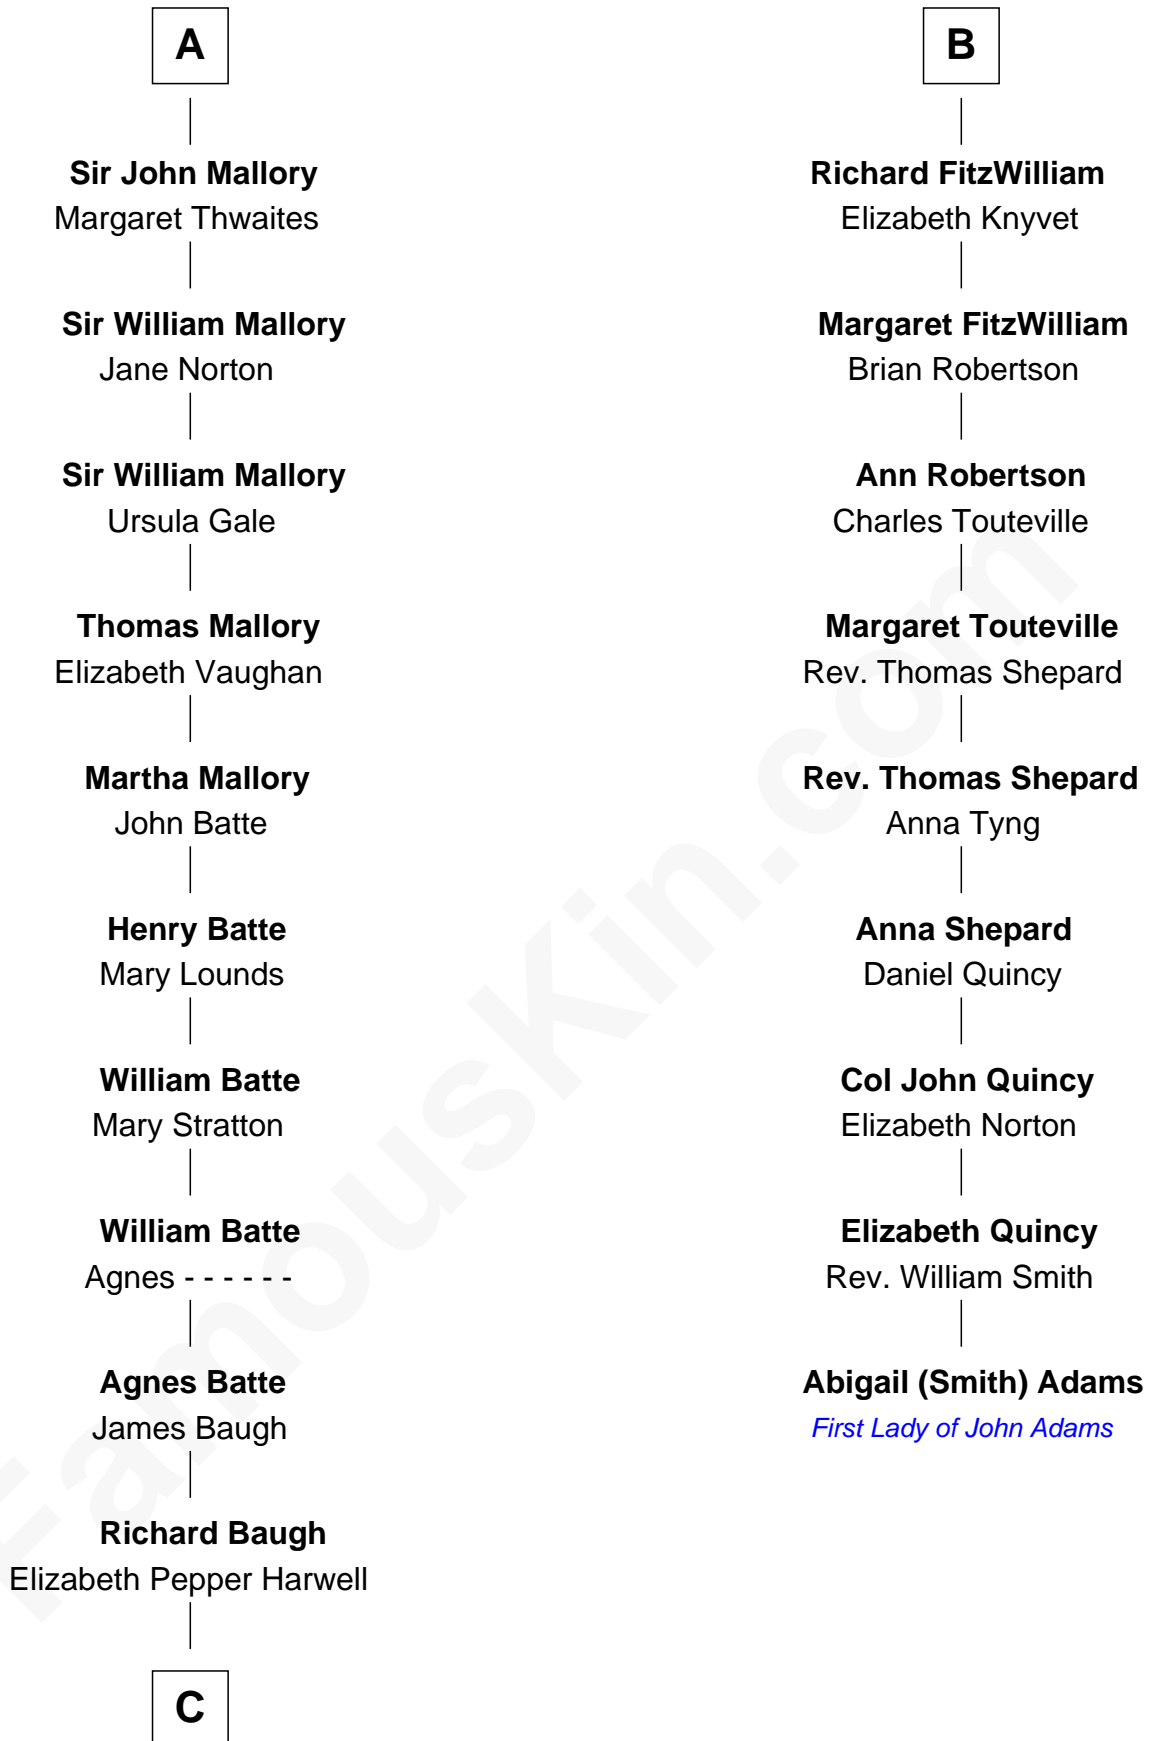

FamousKin.com Relationship Chart of

Liza Minnelli

Singer and Actress

15th cousin 6 times removed of

Abigail (Smith) Adams

First Lady of President John Adams

C

John Aldridge Baugh

Mary Ann Marable

Elizabeth Baugh

William Tecumseh Gumm

Francis Avent Gumm

Ethel Marian Milne

Frances Ethel Gumm

Vincent Minnelli

Liza Minnelli