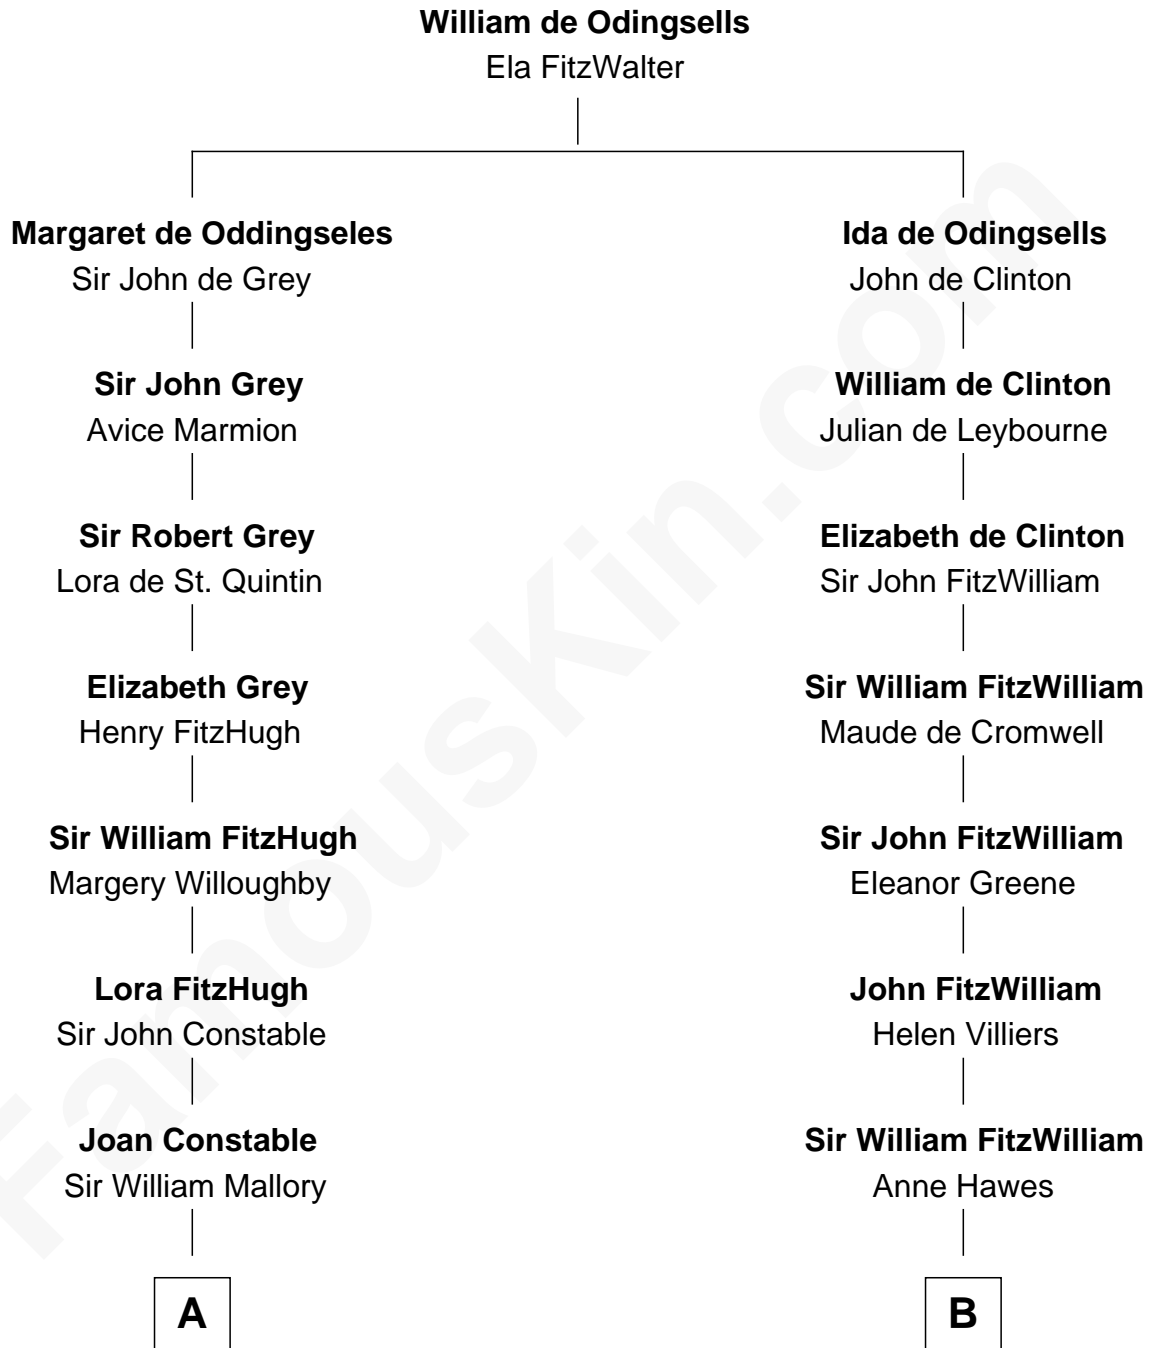

FamousKin.com Relationship Chart of

Liza Minnelli

Singer and Actress

15th cousin 6 times removed of

Abigail (Smith) Adams

First Lady of President John Adams

C

John Aldridge Baugh

Mary Ann Marable

Elizabeth Baugh

William Tecumseh Gumm

Francis Avent Gumm

Ethel Marian Milne

Frances Ethel Gumm

Vincent Minnelli

Liza Minnelli