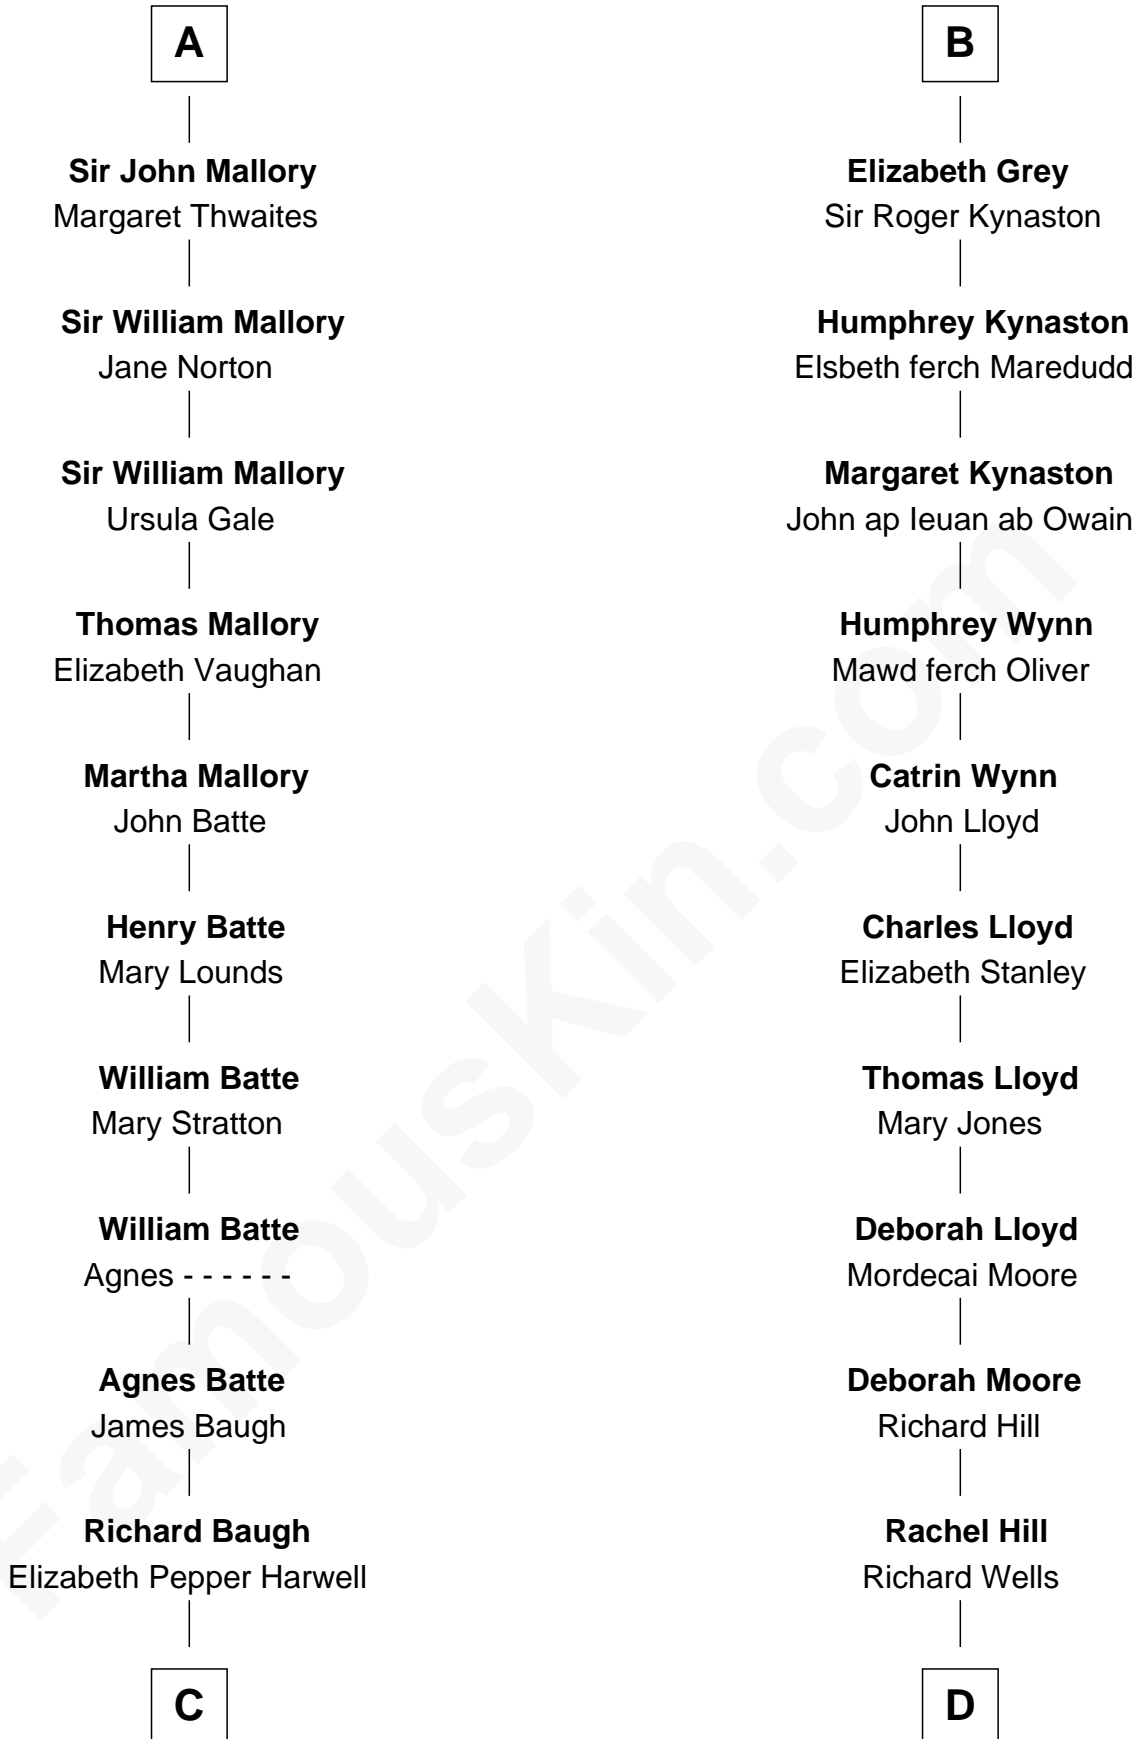

FamousKin.com Relationship Chart of

Liza Minnelli

Singer and Actress

21st cousin of

Orson Welles

Radio, Stage, and Movie Actor

Alexander Comyn

Elisabeth de Quincy

C

John Aldridge Baugh

Mary Ann Marable

Elizabeth Baugh

William Tecumseh Gumm

Francis Avent Gumm

Ethel Marian Milne

Frances Ethel Gumm