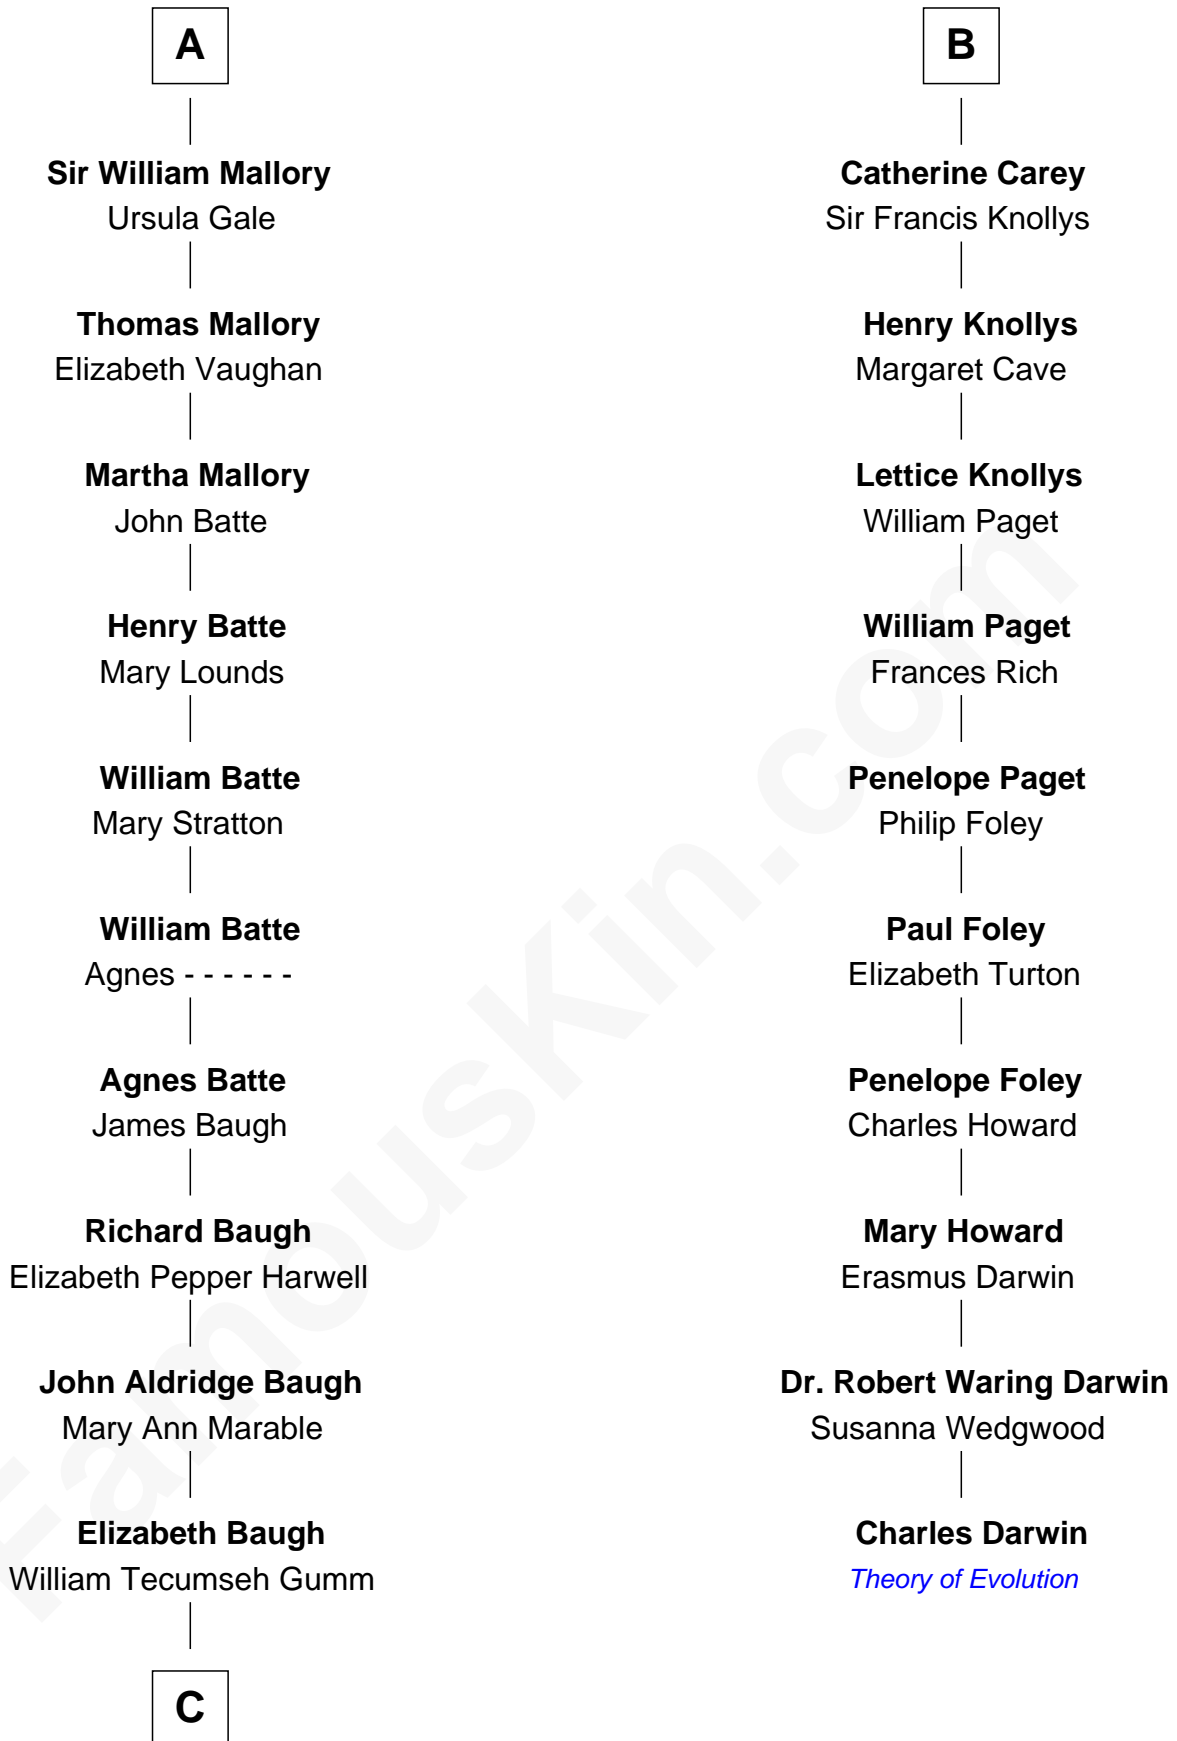

FamousKin.com Relationship Chart of

Liza Minnelli

Singer and Actress

16th cousin 3 times removed of

Charles Darwin

Theory of Evolution

Edmund Fitzalan

Alice de Warenne

C

Francis Avent Gumm

Ethel Marian Milne

Frances Ethel Gumm

Vincent Minnelli

Liza Minnelli

Singer and Actress

FamousKin.com