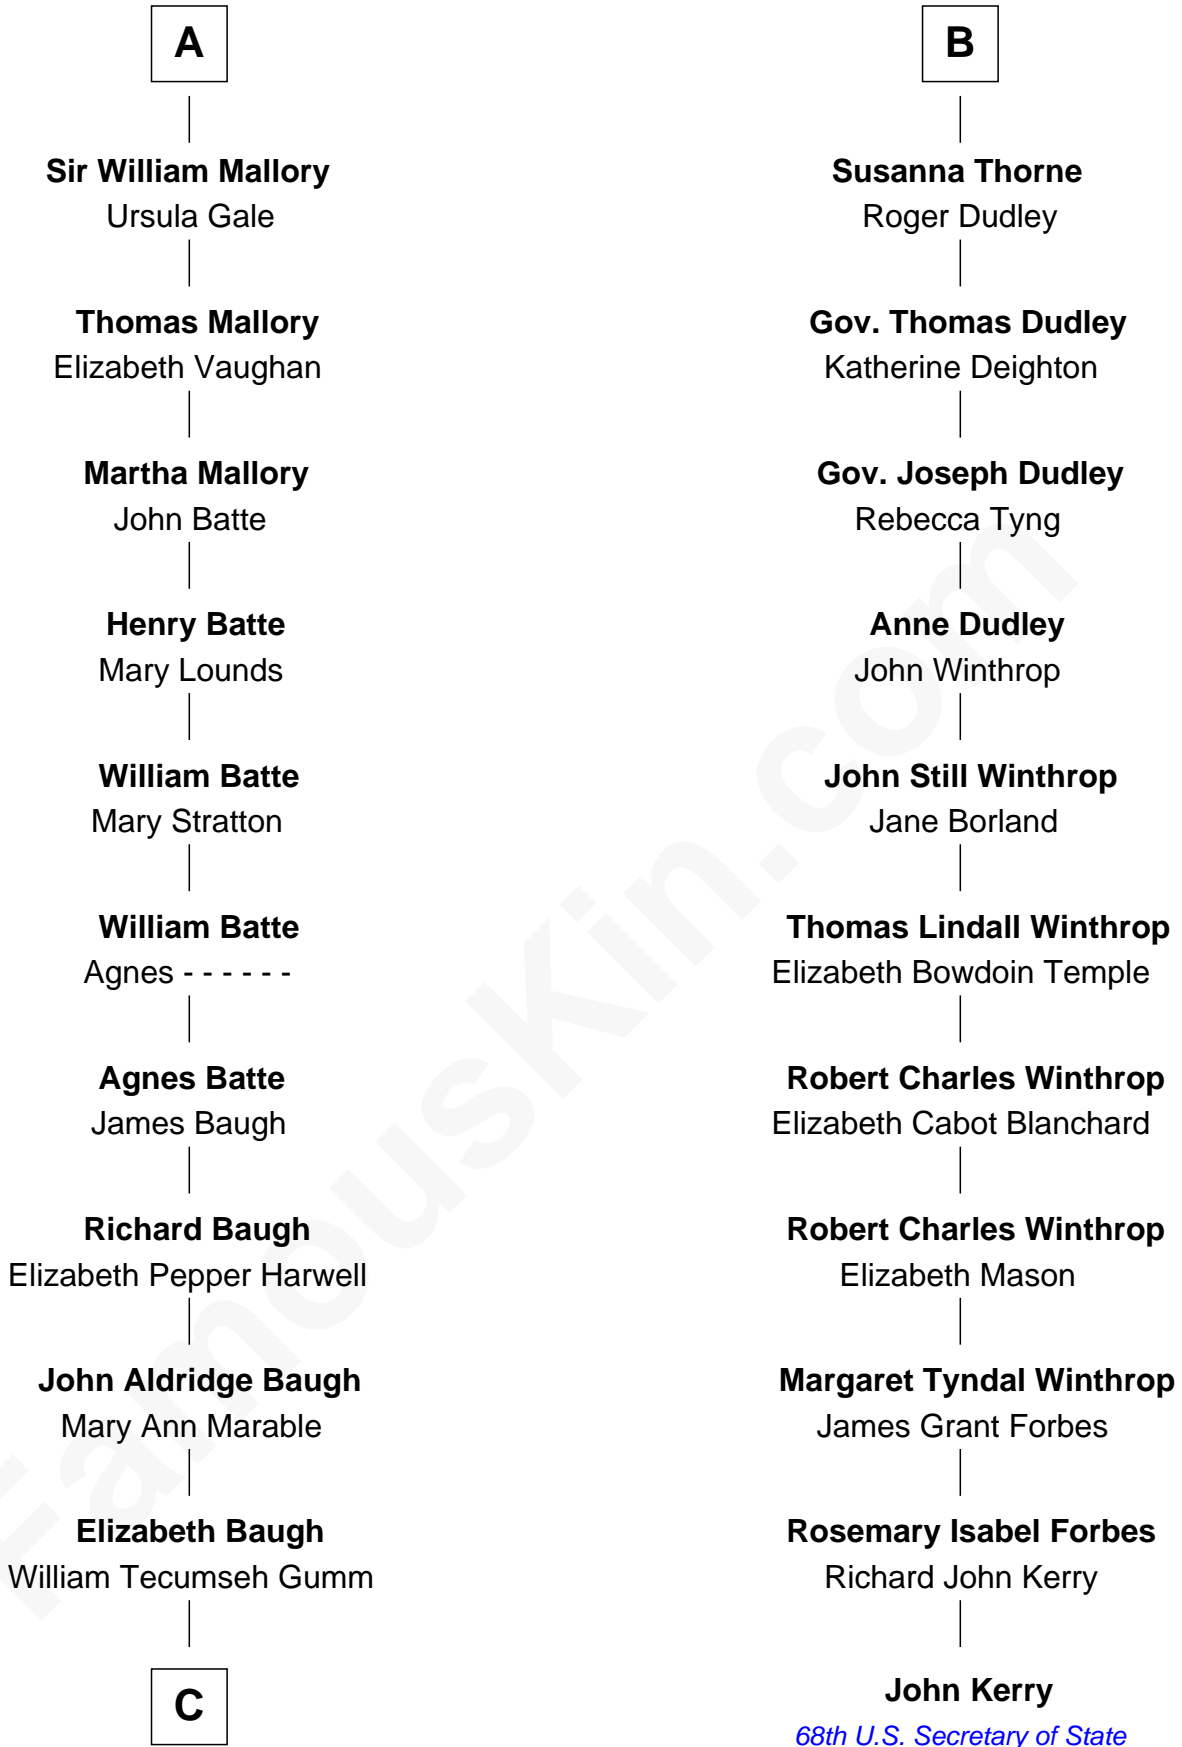

# FamousKin.com Relationship Chart of

**Liza Minnelli**

*Singer and Actress*

17th cousin 2 times removed of

**John Kerry**

*68th U.S. Secretary of State*

**Sir John Grey**

Avice Marmion

**Sir Robert Grey**  
Lora de St. Quintin

**Elizabeth Grey**  
Henry FitzHugh

**Sir William FitzHugh**  
Margery Willoughby

**Lora FitzHugh**  
Sir John Constable

**Joan Constable**  
Sir William Mallory

**Sir John Mallory**  
Margaret Thwaites

**Sir William Mallory**  
Jane Norton

**A**

**Maud Grey**

Sir Thomas Harcourt

**Sir Thomas Harcourt**  
Jane Fraunceys

**Sir Richard Harcourt**  
Edith St. Clair

**Alice Harcourt**  
William Bessiles

**Elizabeth Bessiles**  
Richard Fettiplace

**Anne Fettiplace**  
Edward Purefoy

**Mary Purefoy**  
Thomas Thorne

**B**

**C**

Francis Avent Gumm

Ethel Marian Milne

Frances Ethel Gumm

Vincent Minnelli