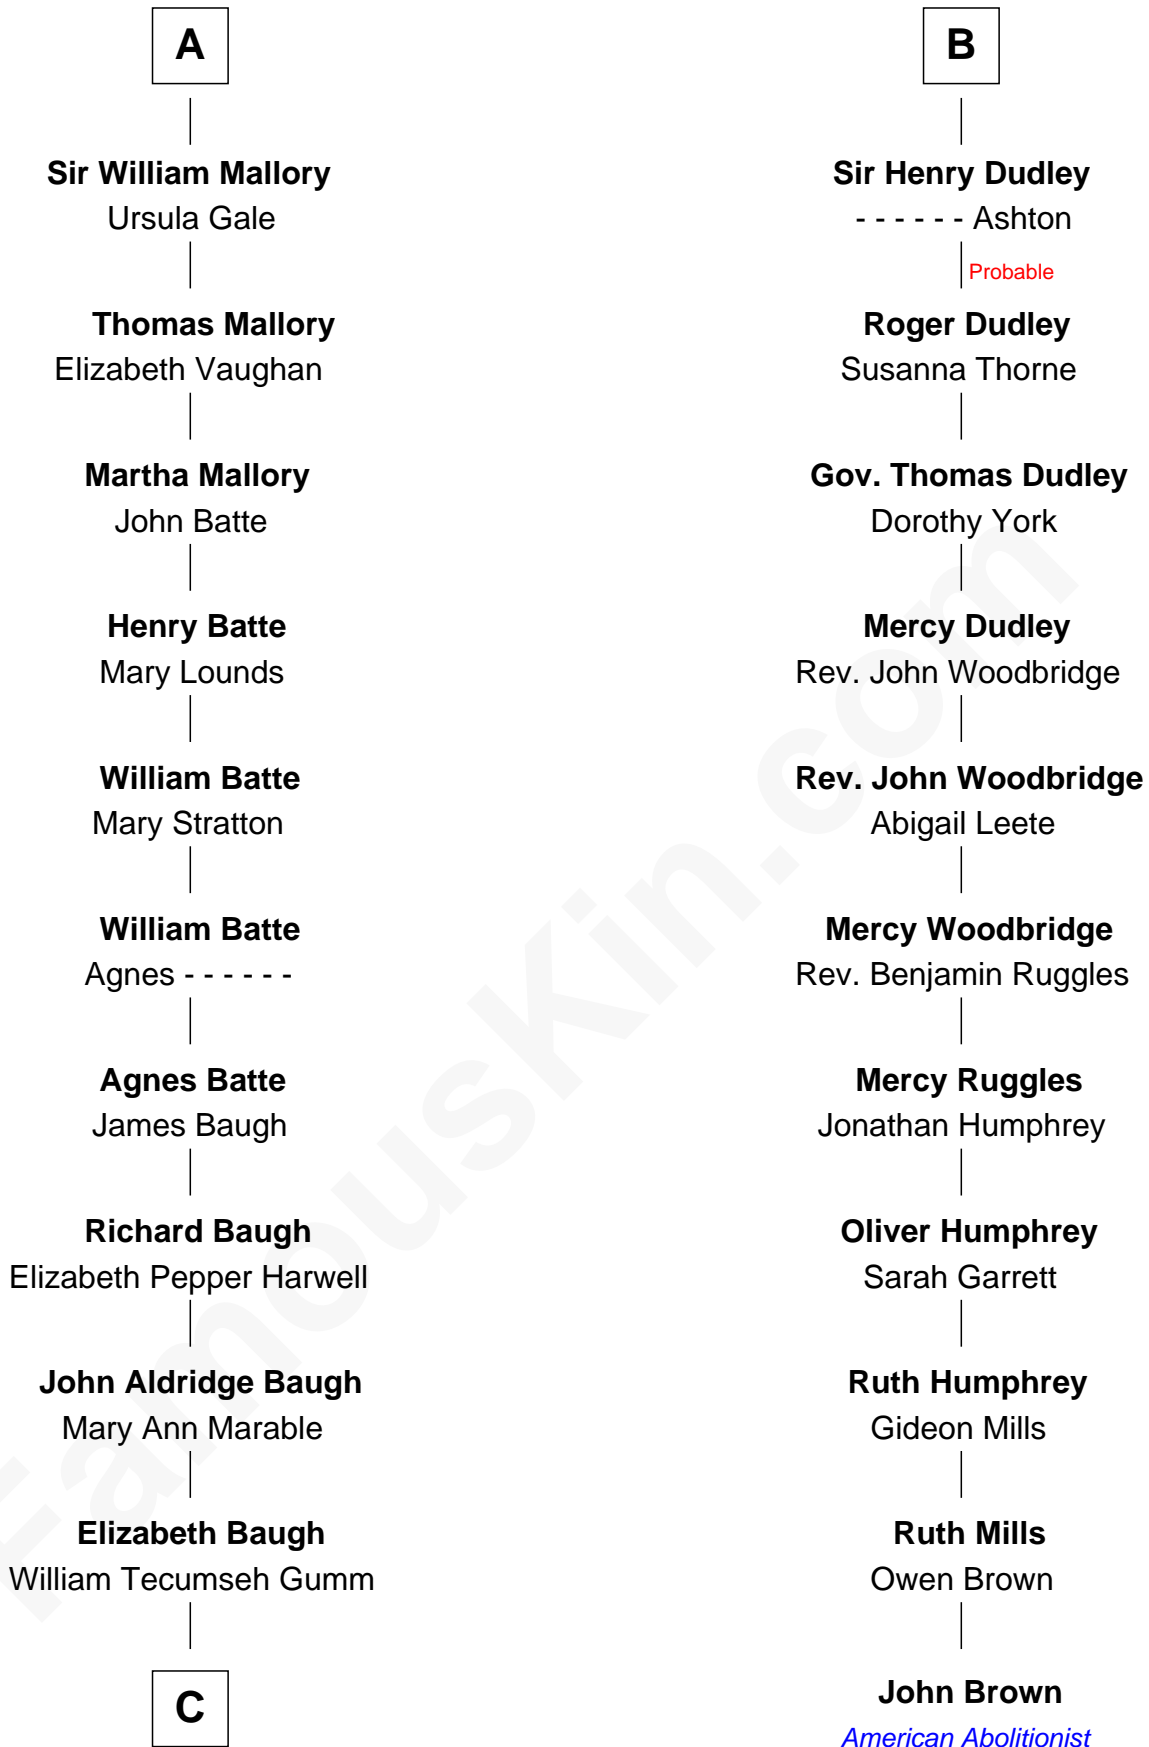

FamousKin.com Relationship Chart of

Liza Minnelli

Singer and Actress

17th cousin 2 times removed of

John Brown

American Abolitionist

Edmund Fitzalan

Alice de Warenne

C

Francis Avent Gumm

Ethel Marian Milne

Frances Ethel Gumm

Vincent Minnelli

Liza Minnelli

Singer and Actress

FamousKin.com