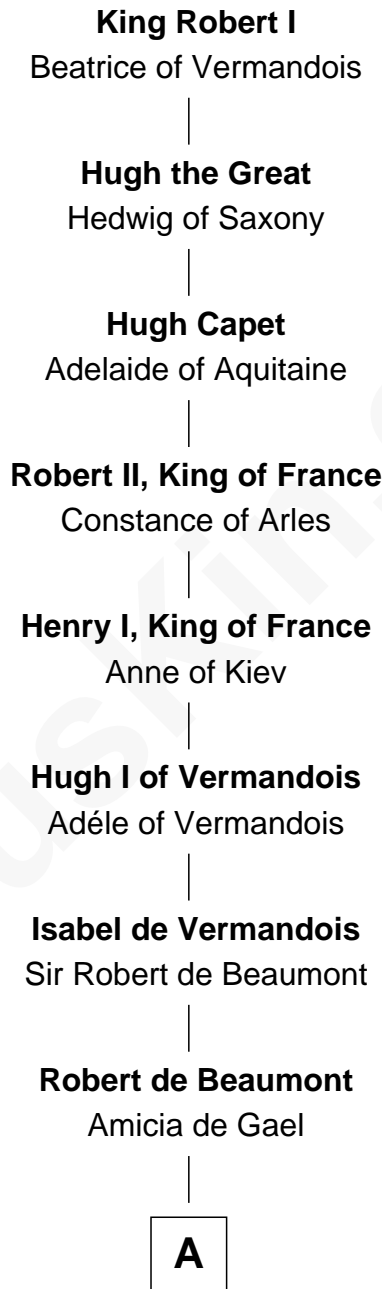

# FamousKin.com Relationship Chart of

**Liza Minnelli**

*Singer and Actress*

31st Great-granddaughter of

**King Robert I**

*King of France*

**A**

**Robert de Beaumont**  
Petronella de Grantmesnil

**Margaret de Beaumont**  
Sir Saher IV de Quincy

**Sir Roger de Quincy**  
Helen of Galloway

**Elisabeth de Quincy**  
Alexander Comyn

**Elizabeth Comyn**  
Sir Gilbert de Umfreville

**Sir Robert de Umfreville**  
Eleanor - - - - -

**Sir John Mallory**  
Margaret Thwaites

**Sir William Mallory**  
Jane Norton

**Sir William Mallory**  
Ursula Gale

**Thomas Mallory**  
Elizabeth Vaughan

**Martha Mallory**  
John Batte

**Henry Batte**  
Mary Lounds