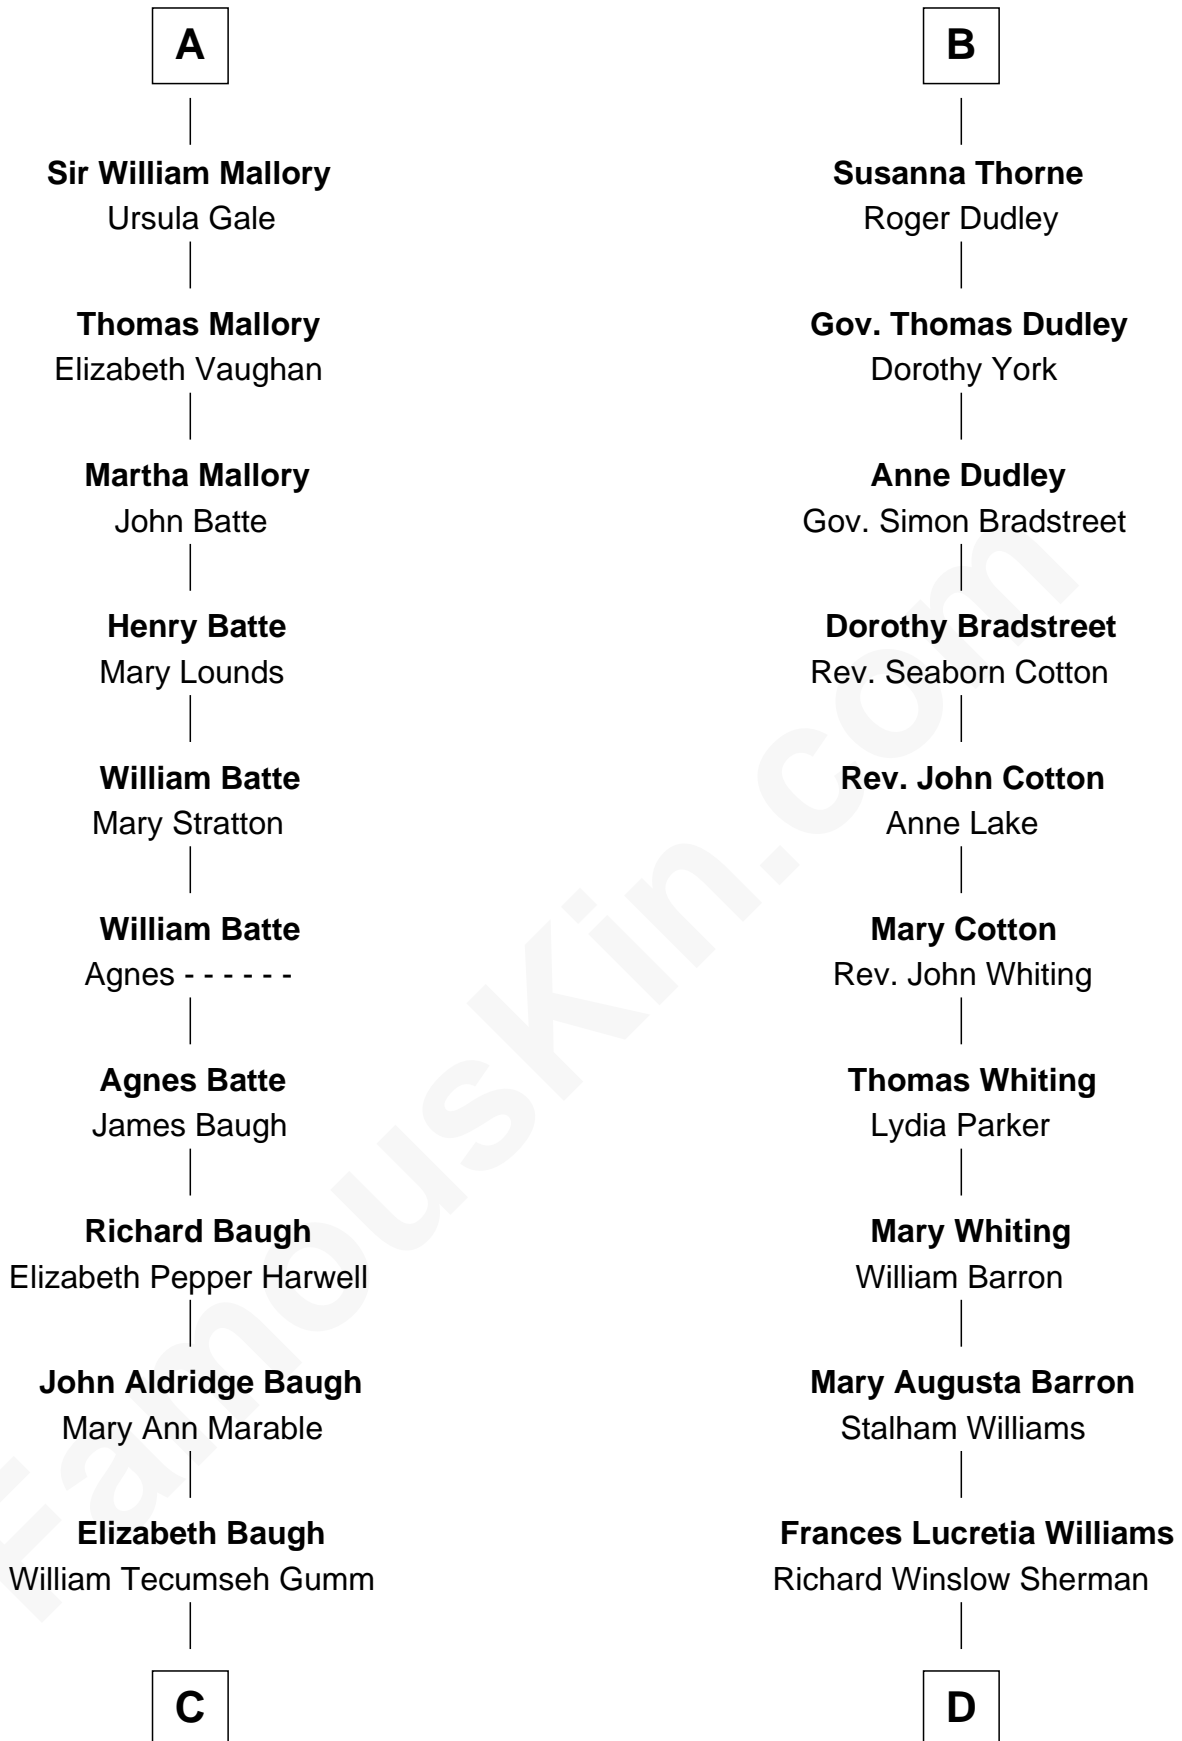

FamousKin.com Relationship Chart of

Liza Minnelli

Singer and Actress

18th cousin 1 time removed of

James Sherman

27th U.S. Vice-President

Sir John Grey

Avice Marmion

FamousKin.com