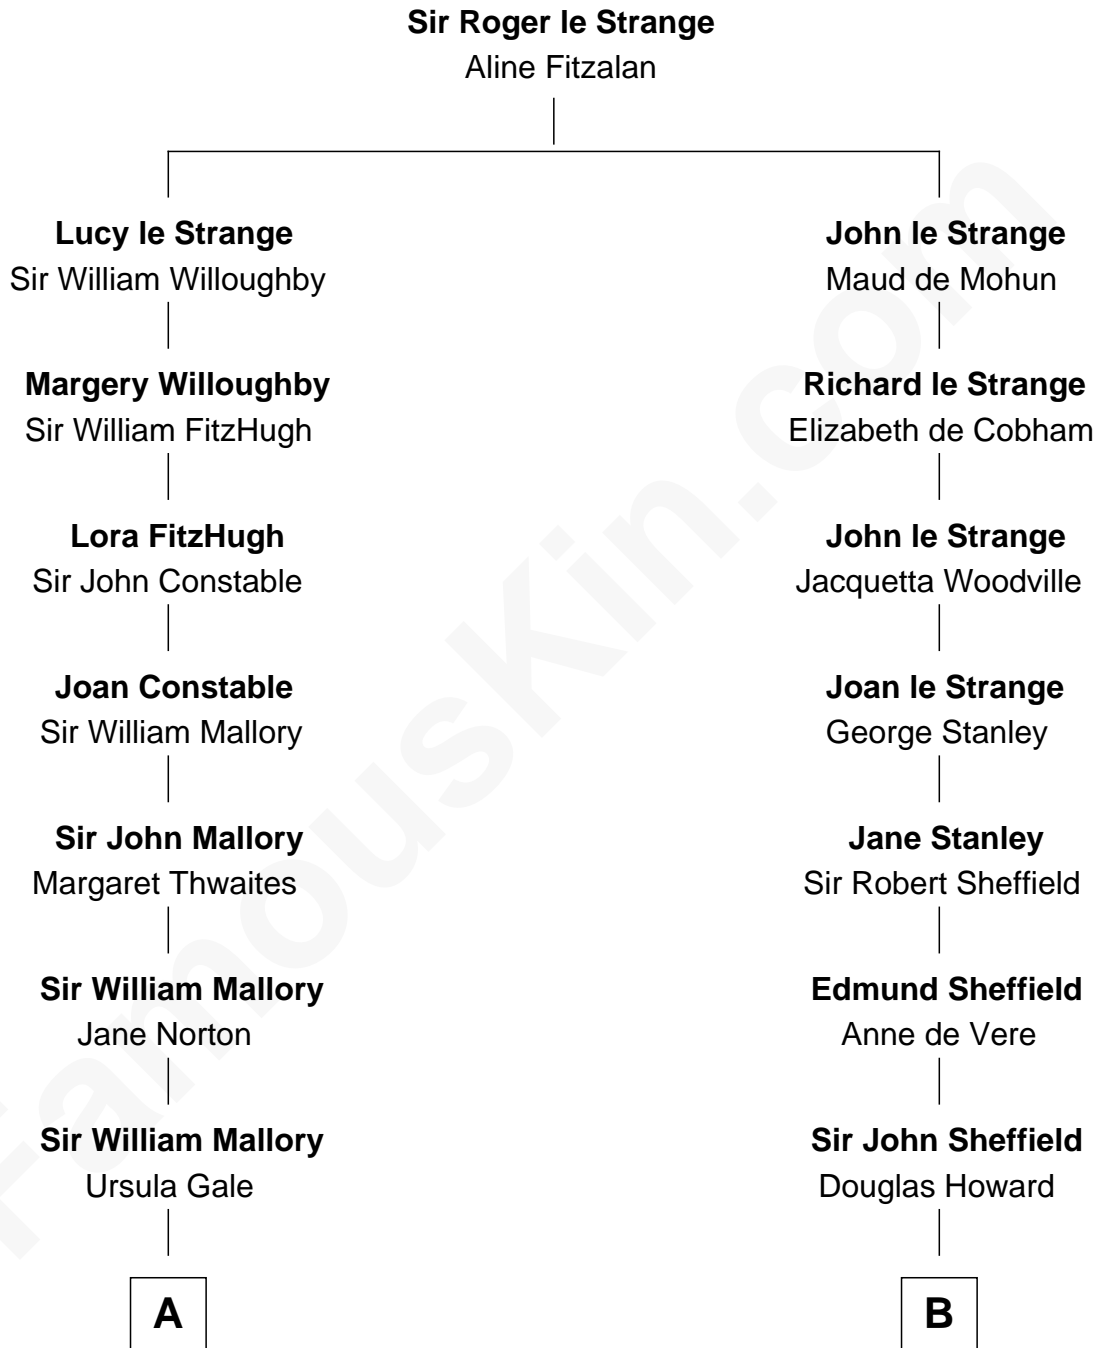

FamousKin.com Relationship Chart of

Liza Minnelli

Singer and Actress

18th cousin 3 times removed of

Ellen DeGeneres

Comedienne and TV Personality

C

Frances Ethel Gumm