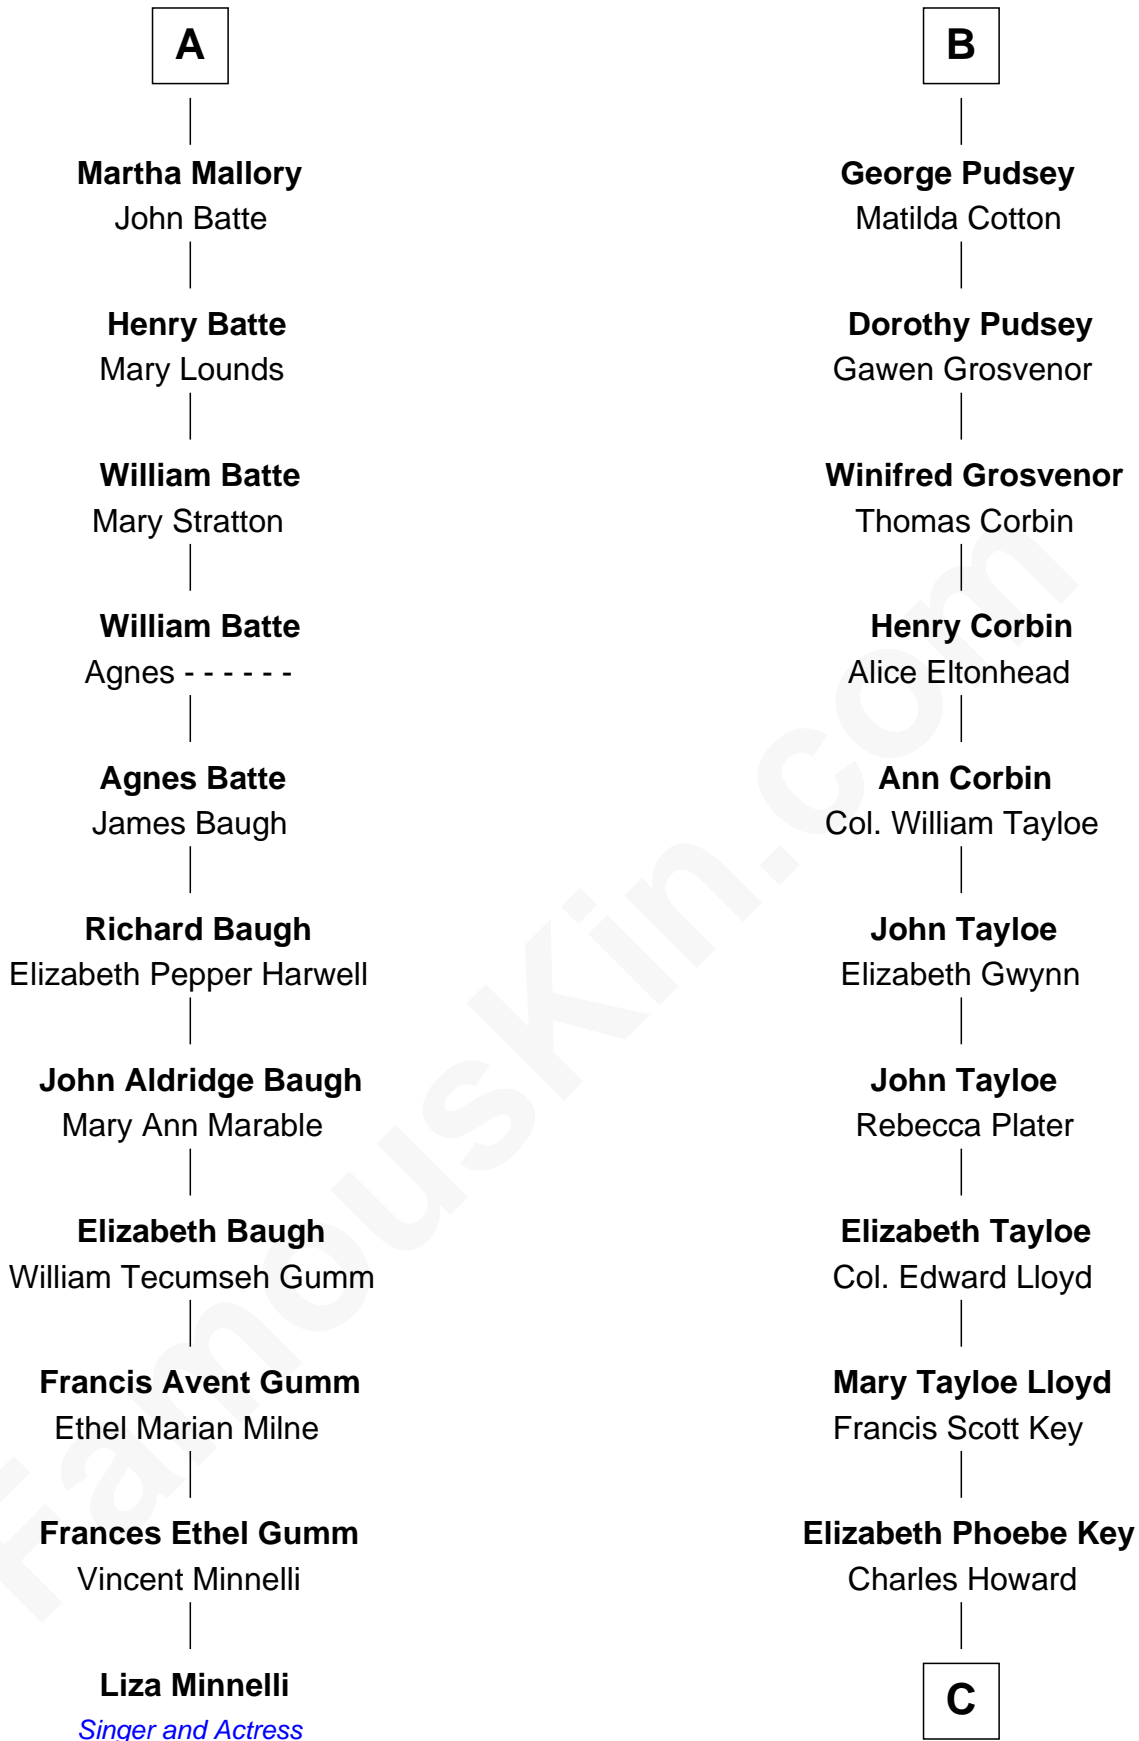

FamousKin.com Relationship Chart of

Liza Minnelli

Singer and Actress

17th cousin 1 time removed of

Thomas Hunt Morgan

Nobel Prize Winner in Physiology or Medicine

C

Ellen Key Howard
Charlton Hunt Morgan

Thomas Hunt Morgan
Nobel Prize Winner

FamousKin.com