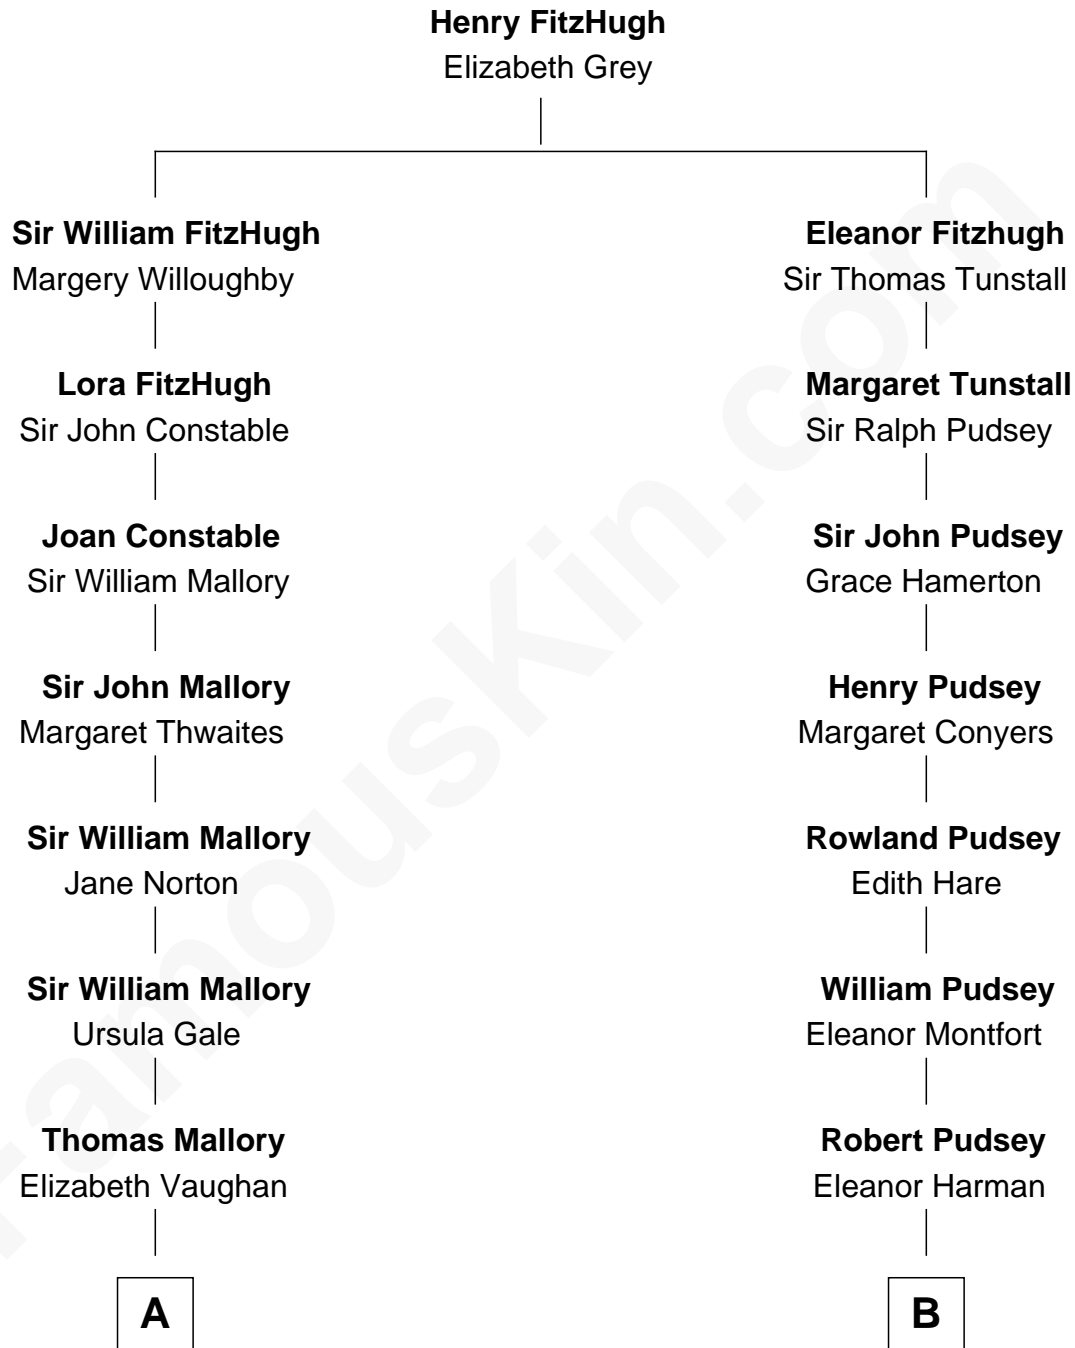

FamousKin.com Relationship Chart of

Liza Minnelli

Singer and Actress

17th cousin 1 time removed of

Thomas Hunt Morgan

Nobel Prize Winner in Physiology or Medicine

C

Ellen Key Howard
Charlton Hunt Morgan

Thomas Hunt Morgan
Nobel Prize Winner

FamousKin.com