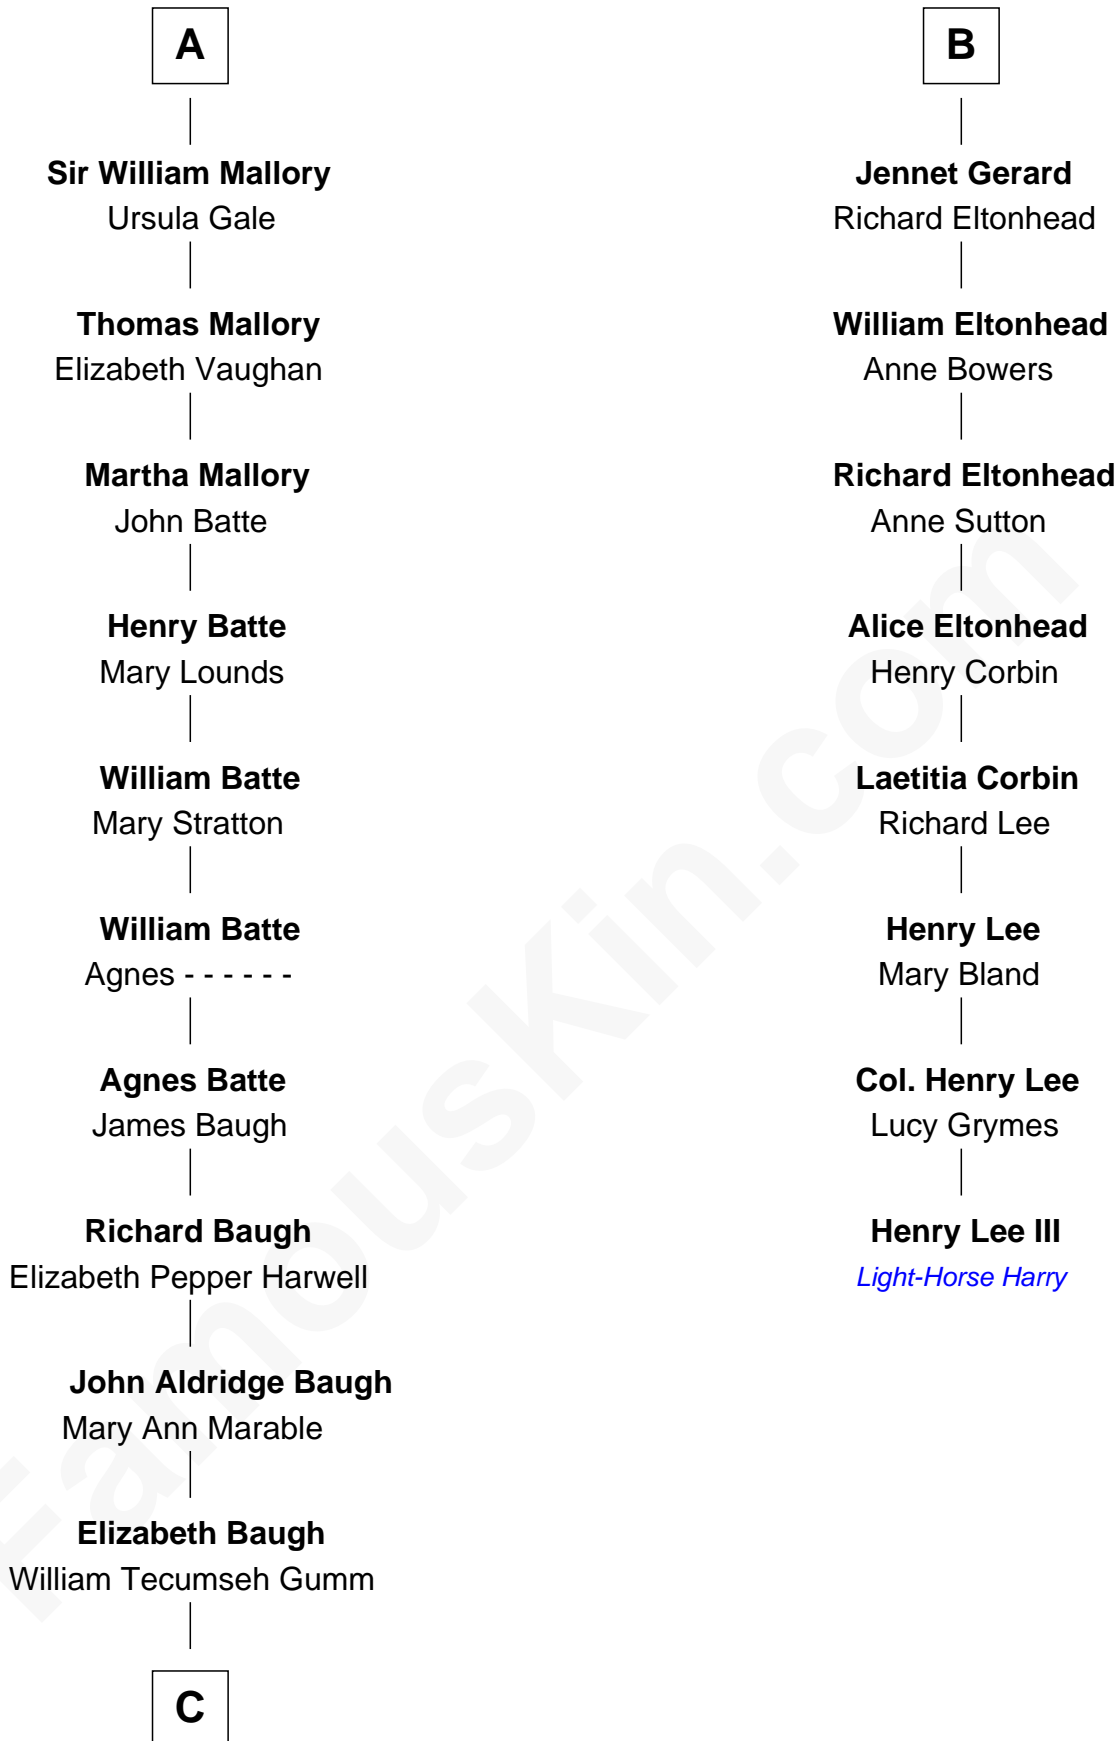

# FamousKin.com Relationship Chart of

**Liza Minnelli**

*Singer and Actress*

14th cousin 5 times removed of

**Henry Lee III**

*9th Governor of Virginia*

**Edmund Fitzalan**

Alice de Warenne

**C**

Francis Avent Gumm

Ethel Marian Milne

Frances Ethel Gumm

Vincent Minnelli

**Liza Minnelli**

*Singer and Actress*

FamousKin.com