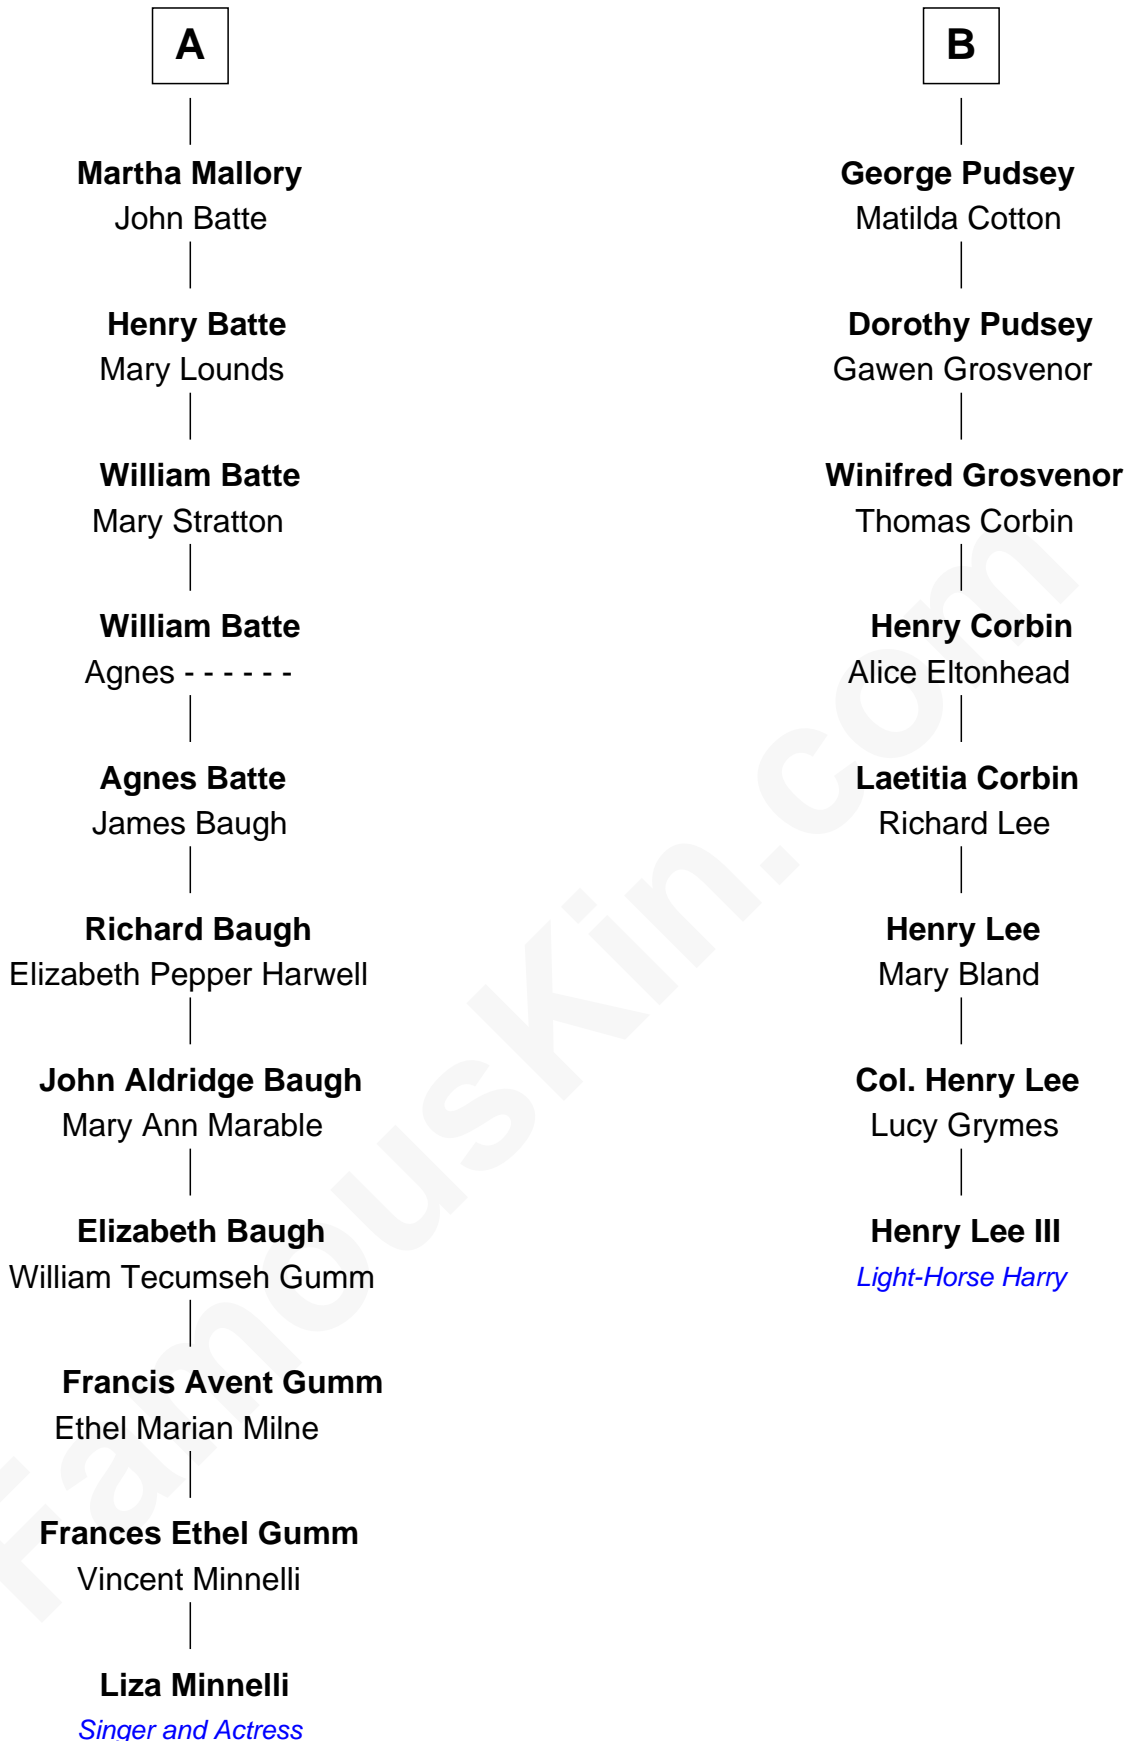

FamousKin.com Relationship Chart of

Liza Minnelli

Singer and Actress

14th cousin 3 times removed of

Henry Lee III

9th Governor of Virginia

Henry FitzHugh

Elizabeth Grey

Sir William FitzHugh

Margery Willoughby

Lora FitzHugh

Sir John Constable

Joan Constable

Sir William Mallory

Sir John Mallory

Margaret Thwaites

Sir William Mallory

Jane Norton

Sir William Mallory

Ursula Gale

Thomas Mallory

Elizabeth Vaughan

A

Eleanor Fitzhugh

Edith Hare

William Pudsey

Eleanor Montfort

Robert Pudsey

Eleanor Harman

B

Liza Minnelli photo by [Boss Tweed](#) (CC BY 2.0)