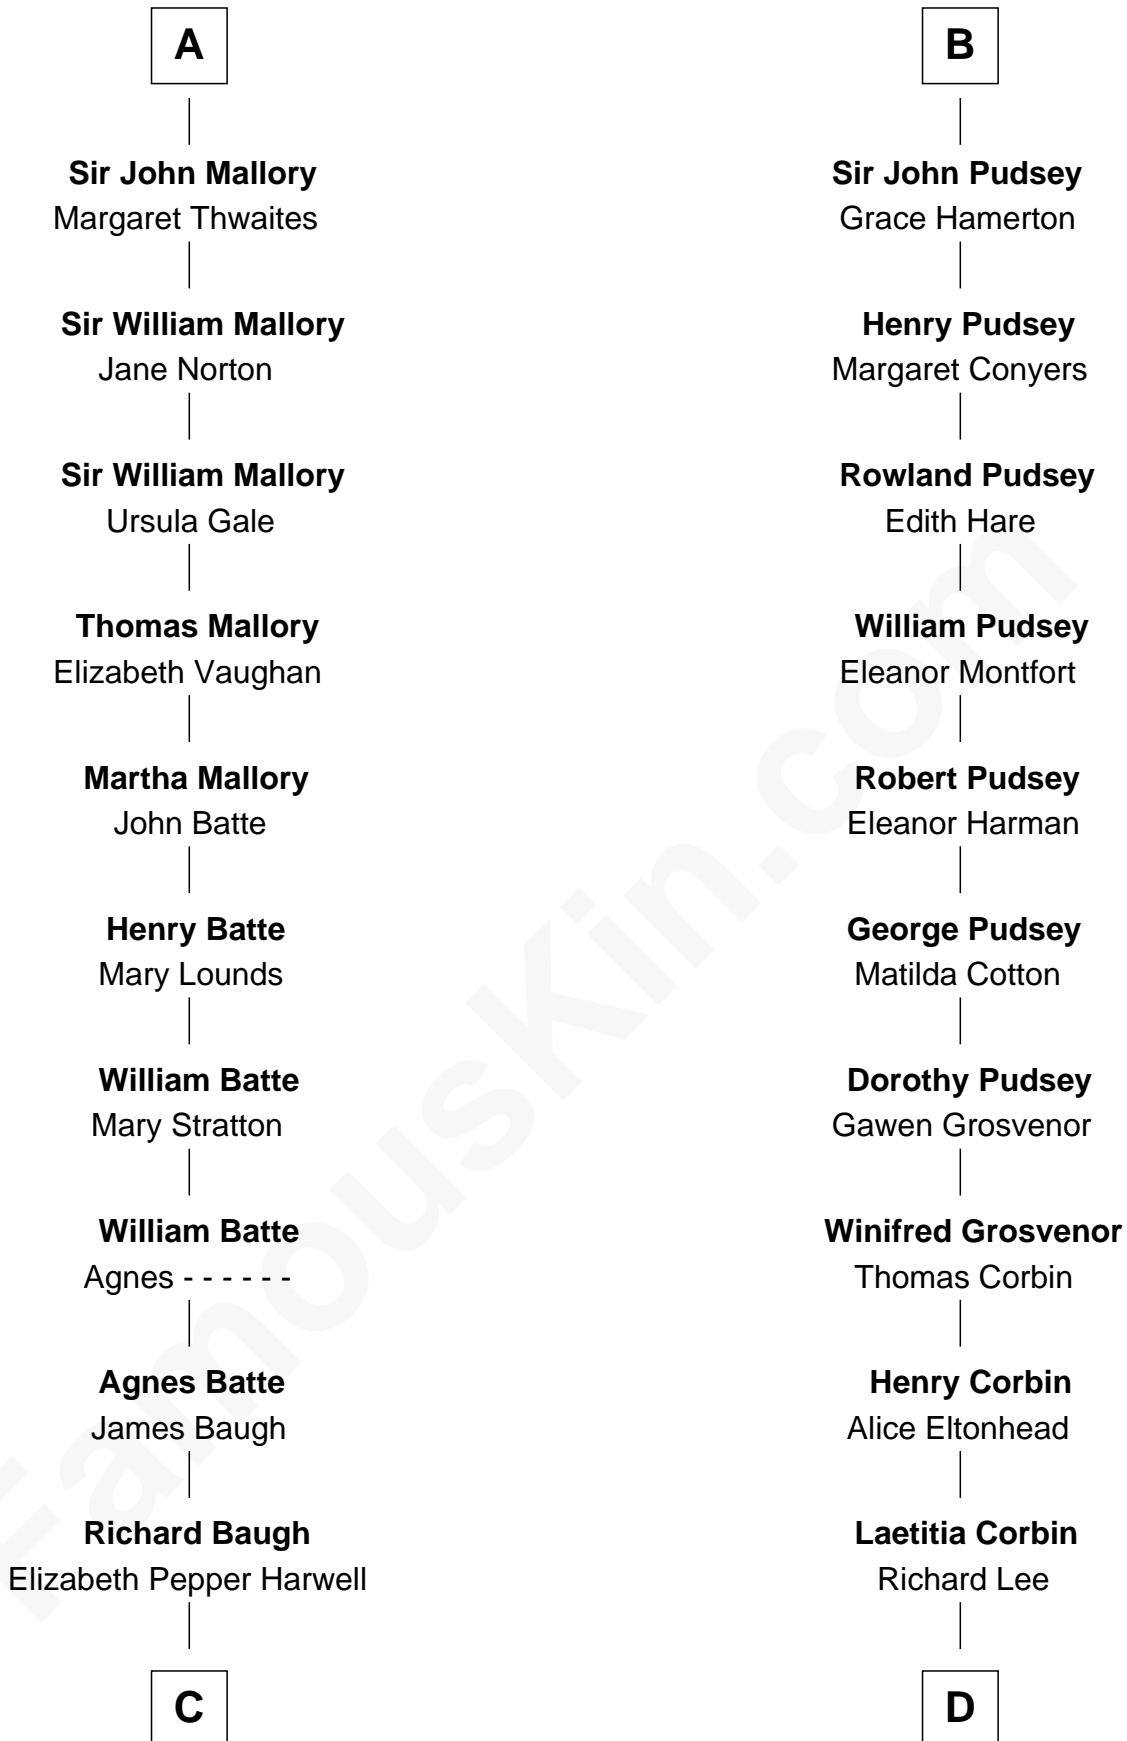

# FamousKin.com Relationship Chart of

**Liza Minnelli**

*Singer and Actress*

20th cousin 1 time removed of

**General Robert E. Lee**

*Confederate Army - U.S. Civil War*

**C**

**John Aldridge Baugh**

Mary Ann Marable

**Elizabeth Baugh**

William Tecumseh Gumm

**Francis Avent Gumm**

Ethel Marian Milne

**Frances Ethel Gumm**

Vincent Minnelli

**Liza Minnelli**