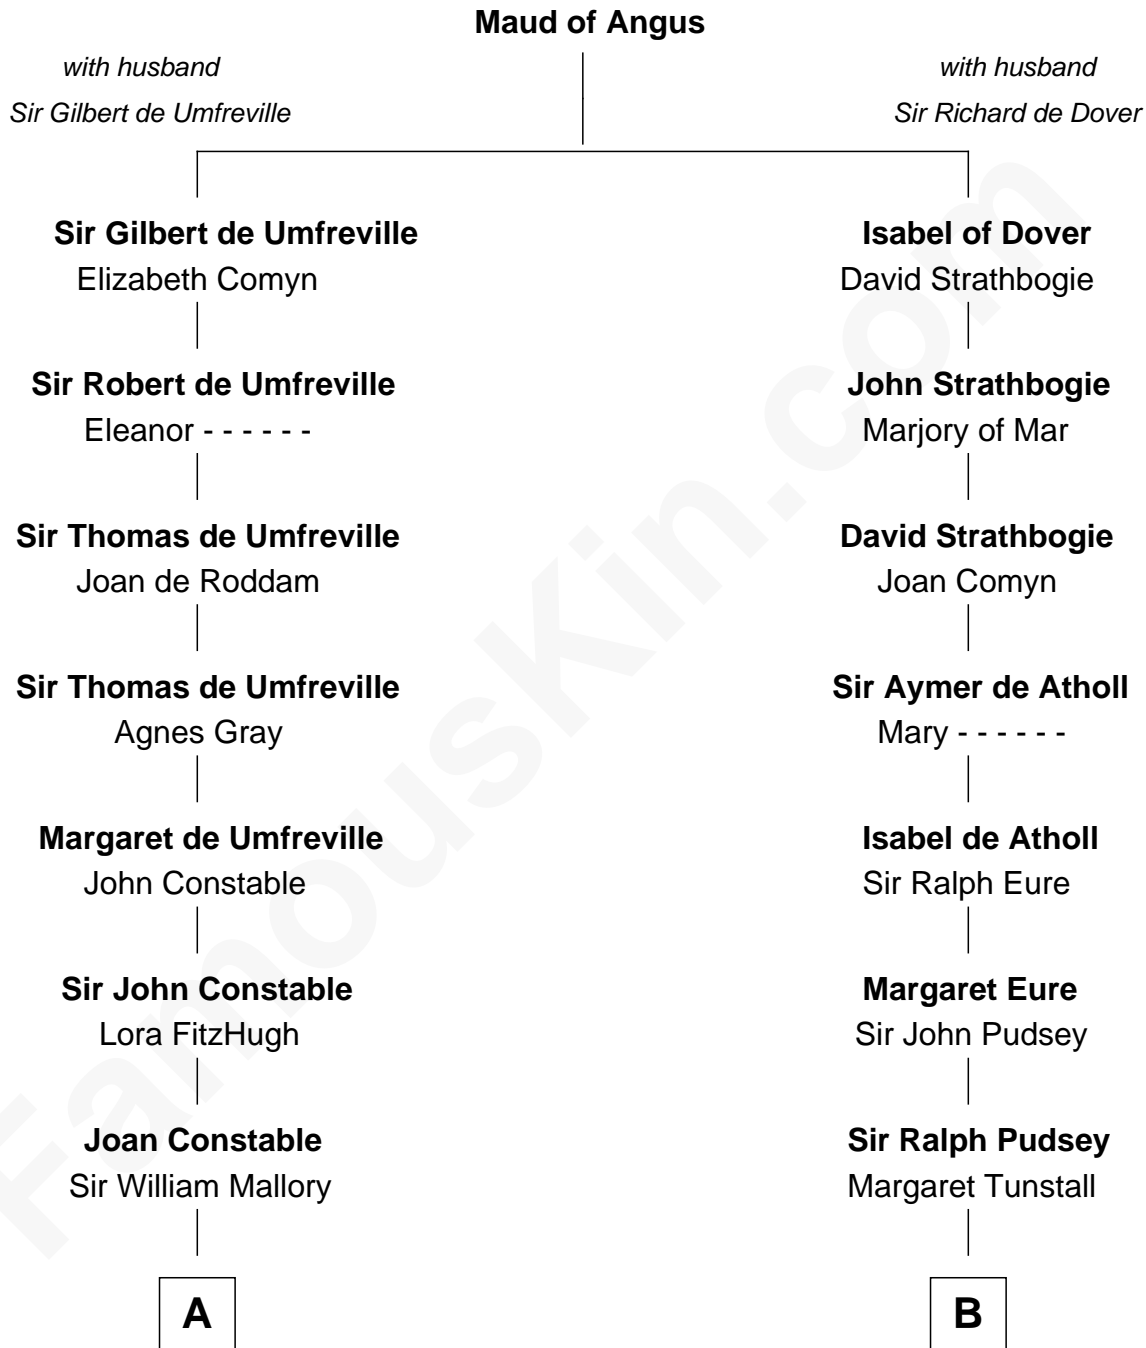

# FamousKin.com Relationship Chart of

**Liza Minnelli**

*Singer and Actress*

20th cousin 1 time removed of

**General Robert E. Lee**

*Confederate Army - U.S. Civil War*

**C**

**John Aldridge Baugh**

Mary Ann Marable

**Elizabeth Baugh**

William Tecumseh Gumm

**Francis Avent Gumm**

Ethel Marian Milne

**Frances Ethel Gumm**

Vincent Minnelli

**Liza Minnelli**