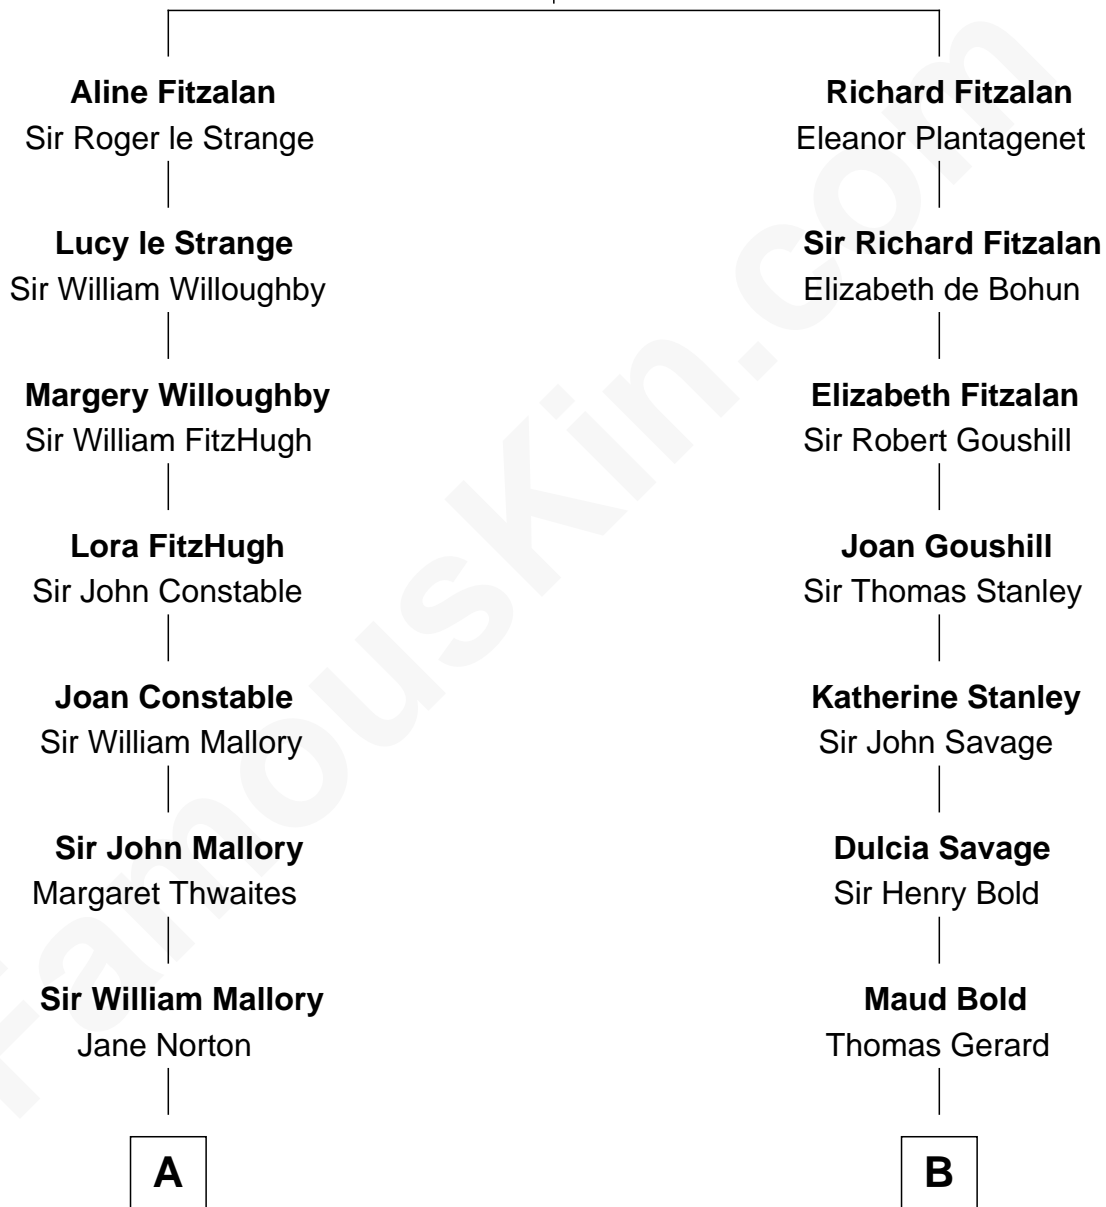

FamousKin.com Relationship Chart of

Liza Minnelli

Singer and Actress

15th cousin 4 times removed of

General Robert E. Lee

Confederate Army - U.S. Civil War

Edmund Fitzalan

Alice de Warenne

C

Francis Avent Gumm

Ethel Marian Milne

Frances Ethel Gumm

Vincent Minnelli

Liza Minnelli

Singer and Actress

FamousKin.com