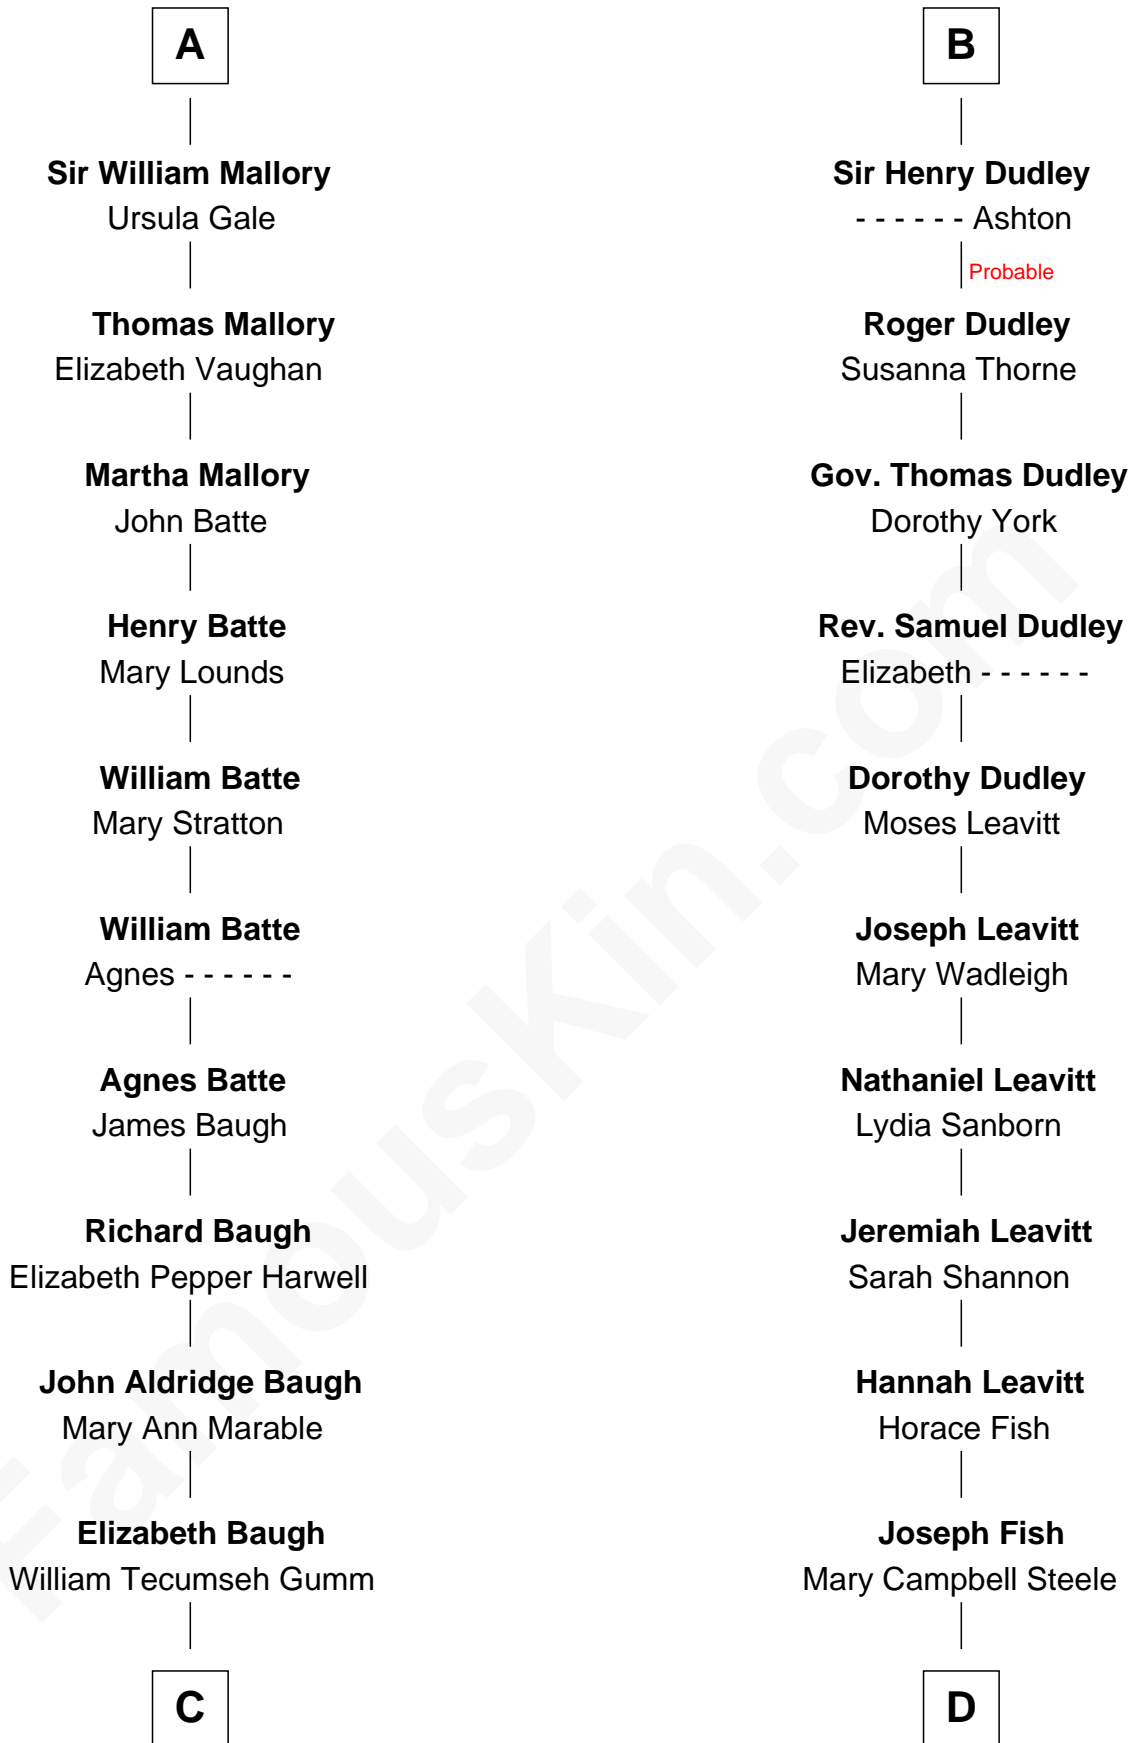

FamousKin.com Relationship Chart of

Liza Minnelli

Singer and Actress

19th cousin 2 times removed of

Keri Russell

TV and Movie Actress

Edmund Fitzalan

Alice de Warenne

C

Francis Avent Gumm

Ethel Marian Milne

Frances Ethel Gumm

Vincent Minnelli

Liza Minnelli

Singer and Actress

D

John Lazelle Fish

Melvina Cheney

Karl Joseph Fish

Mary Emma McNeil

Emma Inez Fish

Kermit Sylvester Stephens

Stephanie Stephens

David Harold Russell