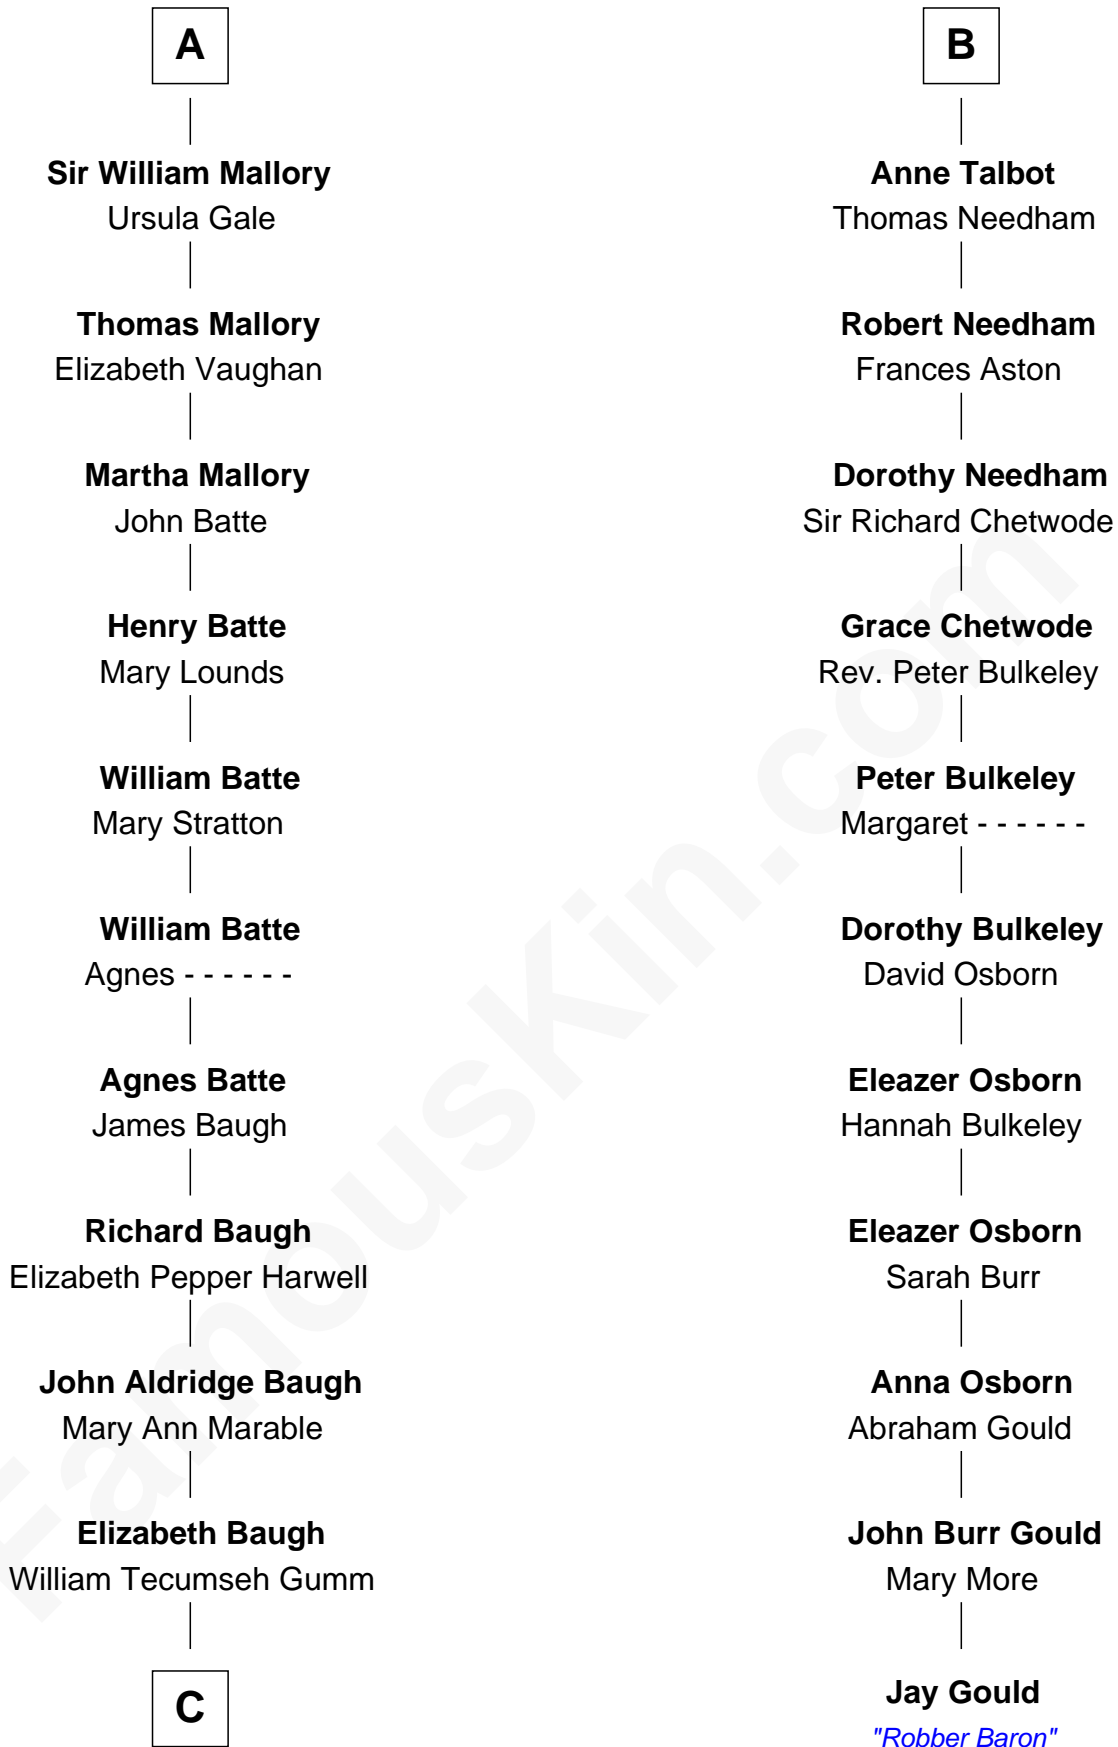

FamousKin.com Relationship Chart of

Liza Minnelli

Singer and Actress

17th cousin 2 times removed of

Jay Gould

American Railroad "Robber Baron"

Edmund Fitzalan

Alice de Warenne

C

Francis Avent Gumm

Ethel Marian Milne

Frances Ethel Gumm

Vincent Minnelli

Liza Minnelli

Singer and Actress

FamousKin.com