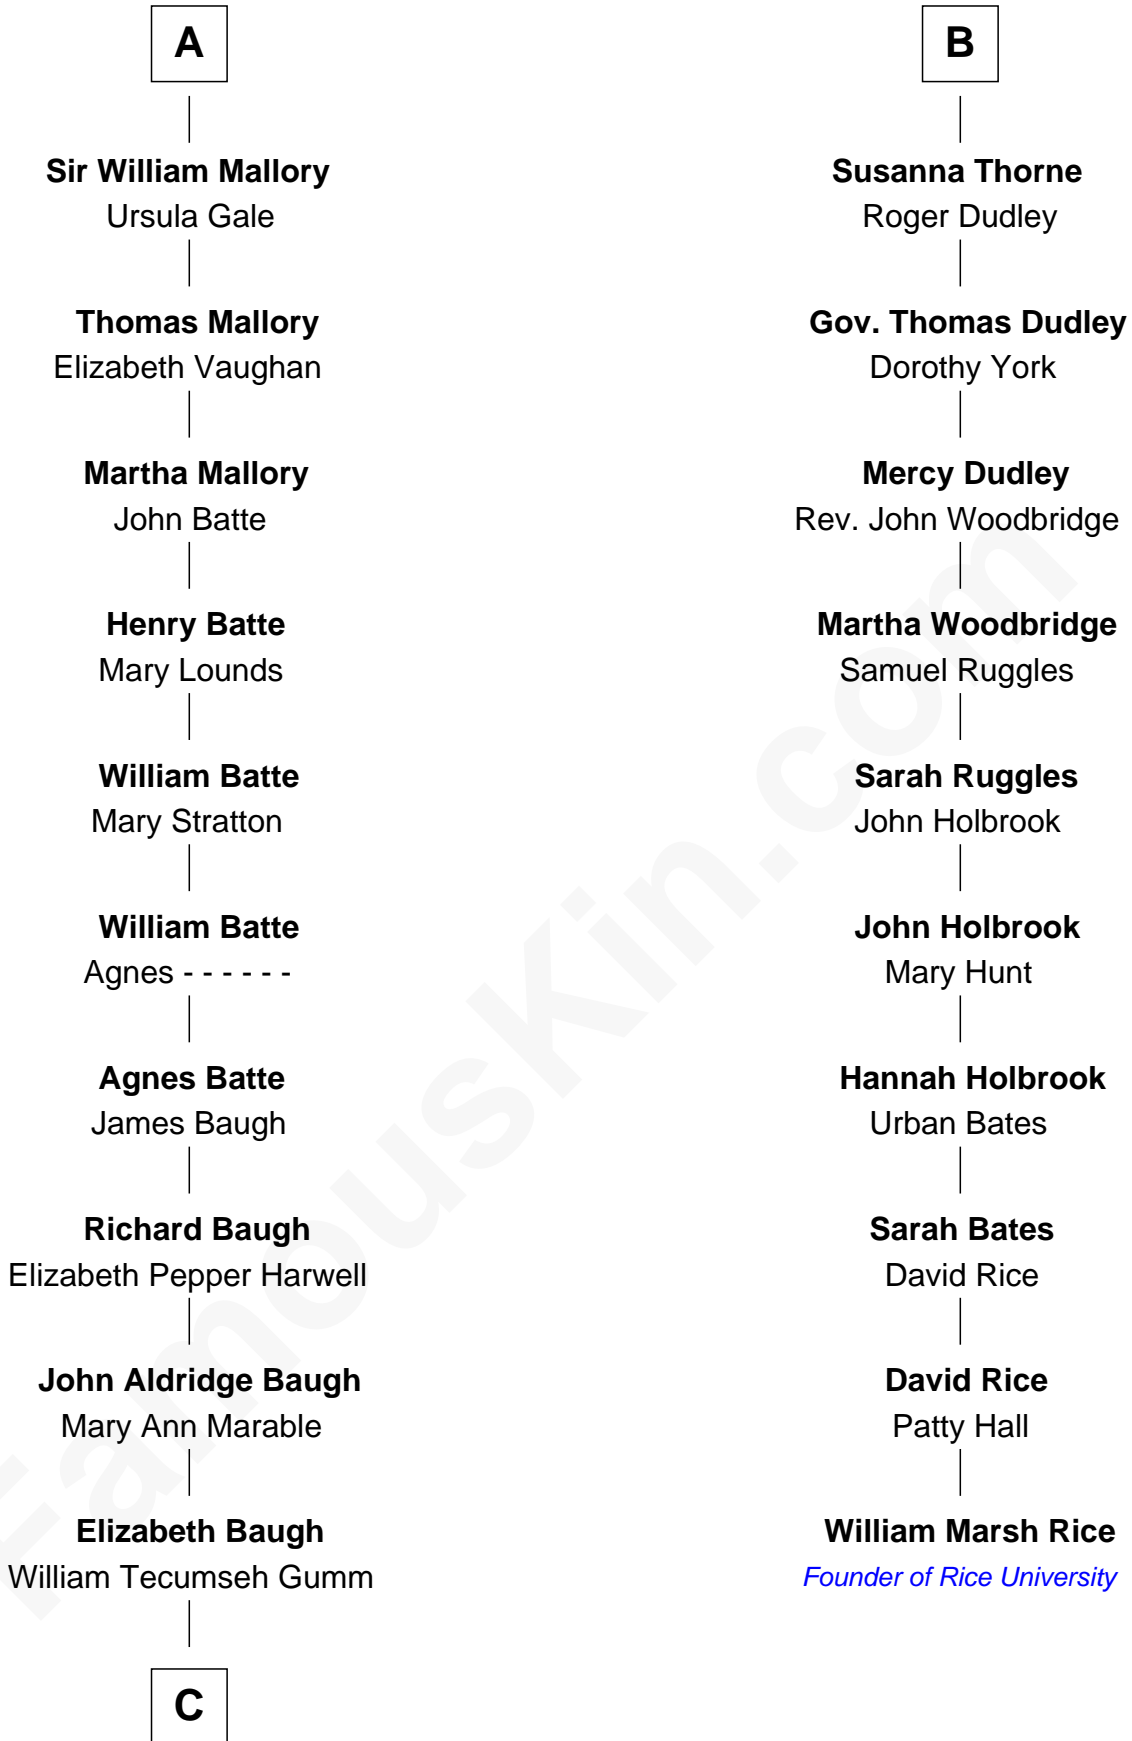

FamousKin.com Relationship Chart of

Liza Minnelli

Singer and Actress

16th cousin 3 times removed of

William Marsh Rice

Founder of Rice University

Sir John Grey

Avice Marmion

Sir Robert Grey
Lora de St. Quintin

Elizabeth Grey
Henry FitzHugh

Sir William FitzHugh
Margery Willoughby

Lora FitzHugh
Sir John Constable

Joan Constable
Sir William Mallory

Sir John Mallory
Margaret Thwaites

Sir William Mallory
Jane Norton

A

Maud Grey

Sir Thomas Harcourt

Sir Thomas Harcourt
Jane Fraunceys

Sir Richard Harcourt
Edith St. Clair

Alice Harcourt
William Bessiles

Elizabeth Bessiles
Richard Fettiplace

Anne Fettiplace
Edward Purefoy

Mary Purefoy
Thomas Thorne

B

C

Francis Avent Gumm

Ethel Marian Milne

Frances Ethel Gumm

Vincent Minnelli