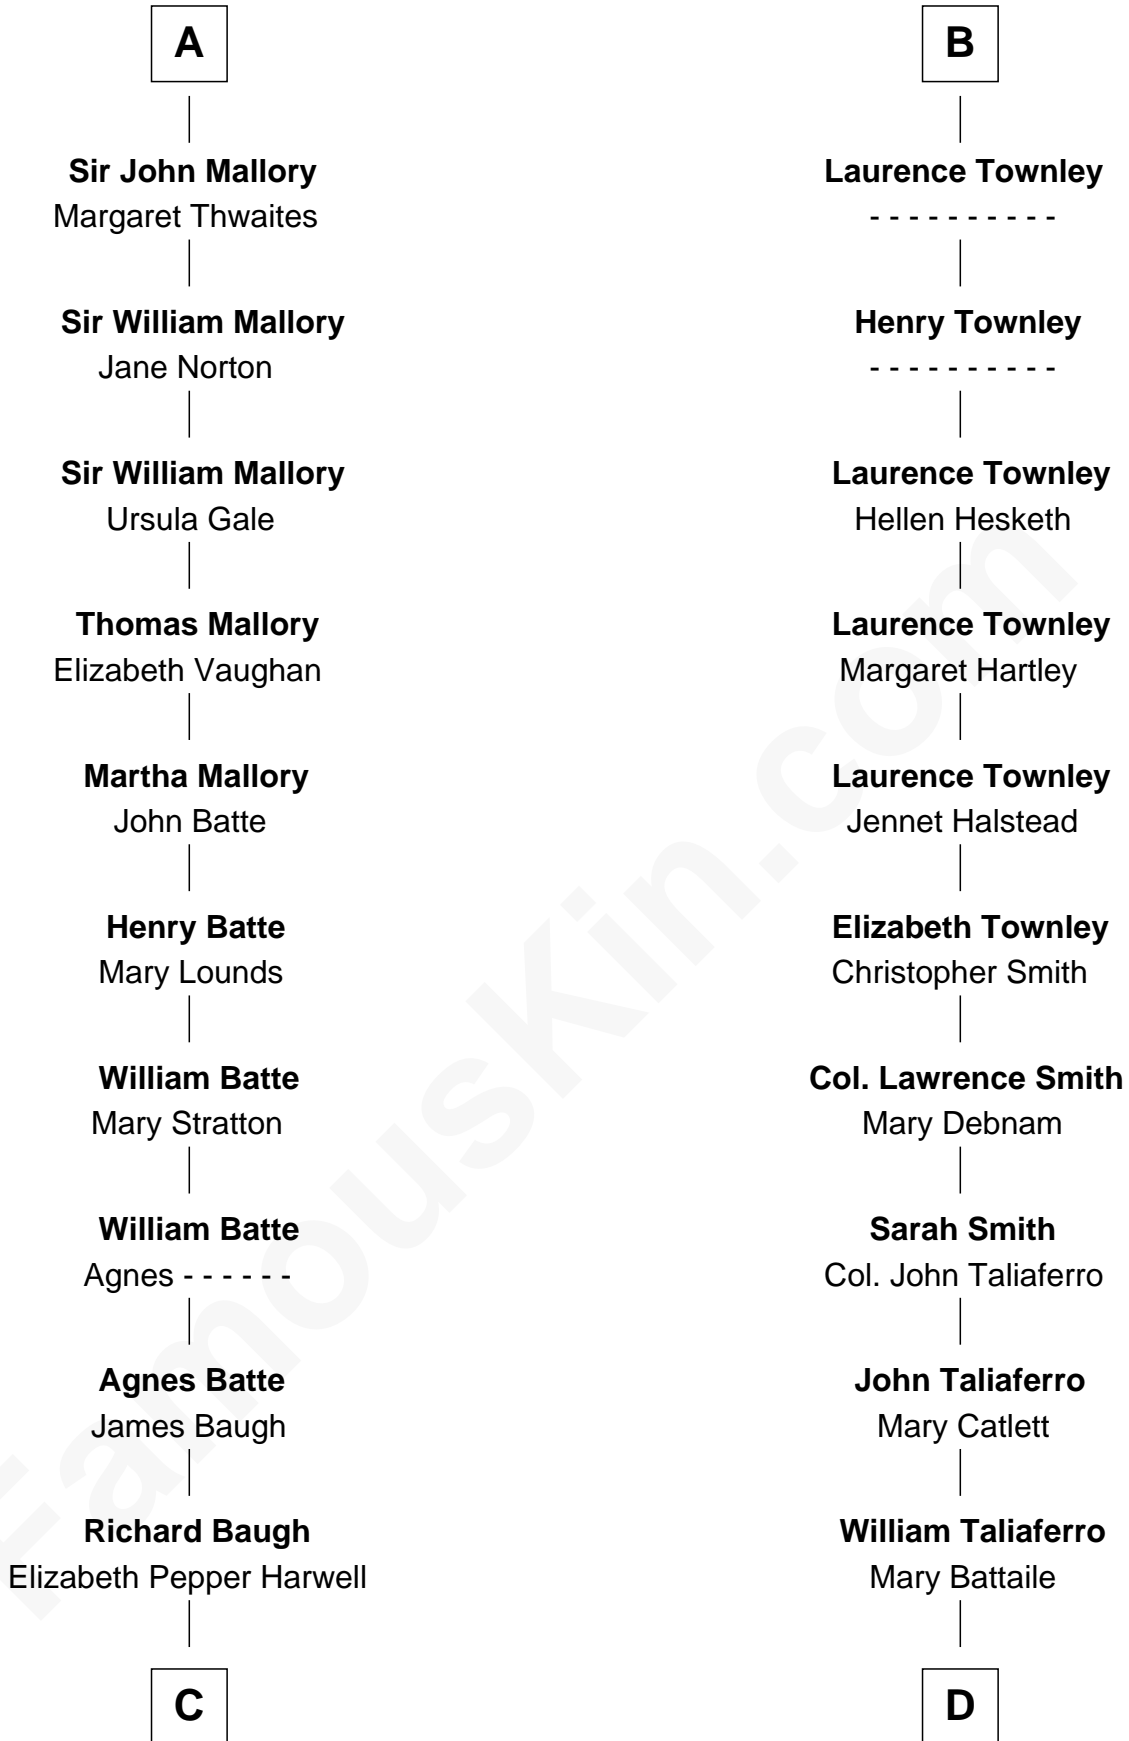

FamousKin.com Relationship Chart of

Liza Minnelli

Singer and Actress

21st cousin of

General George C. Marshall

Author of "The Marshall Plan"

C

John Aldridge Baugh

Mary Ann Marable

Elizabeth Baugh

William Tecumseh Gumm

Francis Avent Gumm

Ethel Marian Milne

Frances Ethel Gumm

Vincent Minnelli

Liza Minnelli