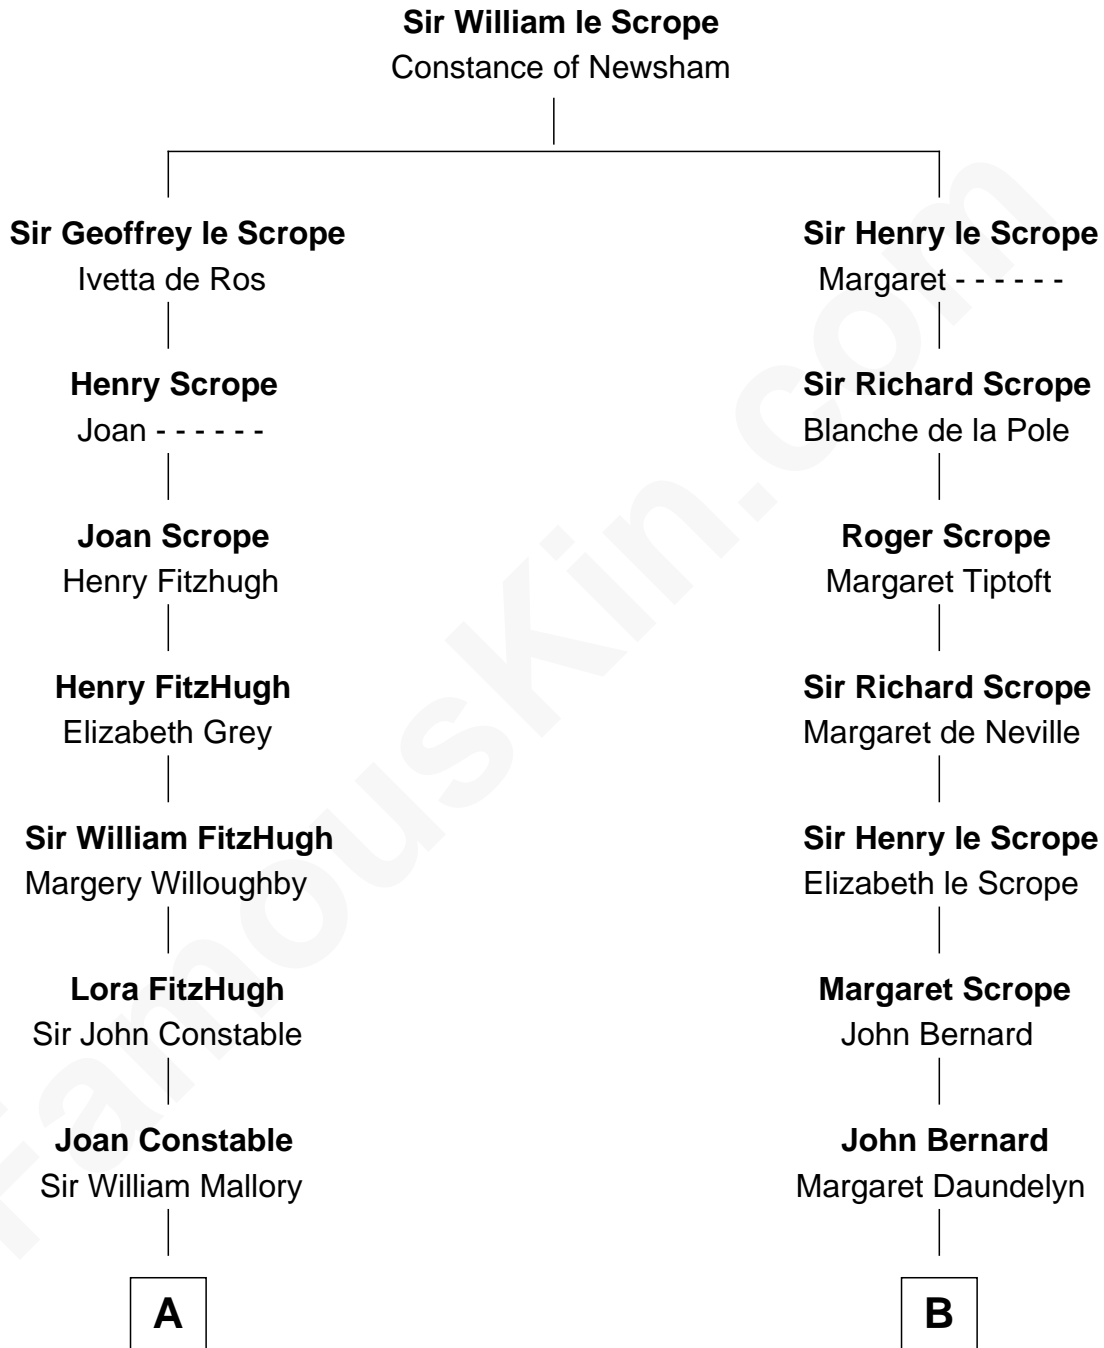

FamousKin.com Relationship Chart of

Liza Minnelli

Singer and Actress

18th cousin 3 times removed of

Harry F. Byrd

50th Governor of Virginia

C

John Aldridge Baugh

Mary Ann Marable

Elizabeth Baugh

William Tecumseh Gumm

Francis Avent Gumm

Ethel Marian Milne

Frances Ethel Gumm

Vincent Minnelli

Liza Minnelli