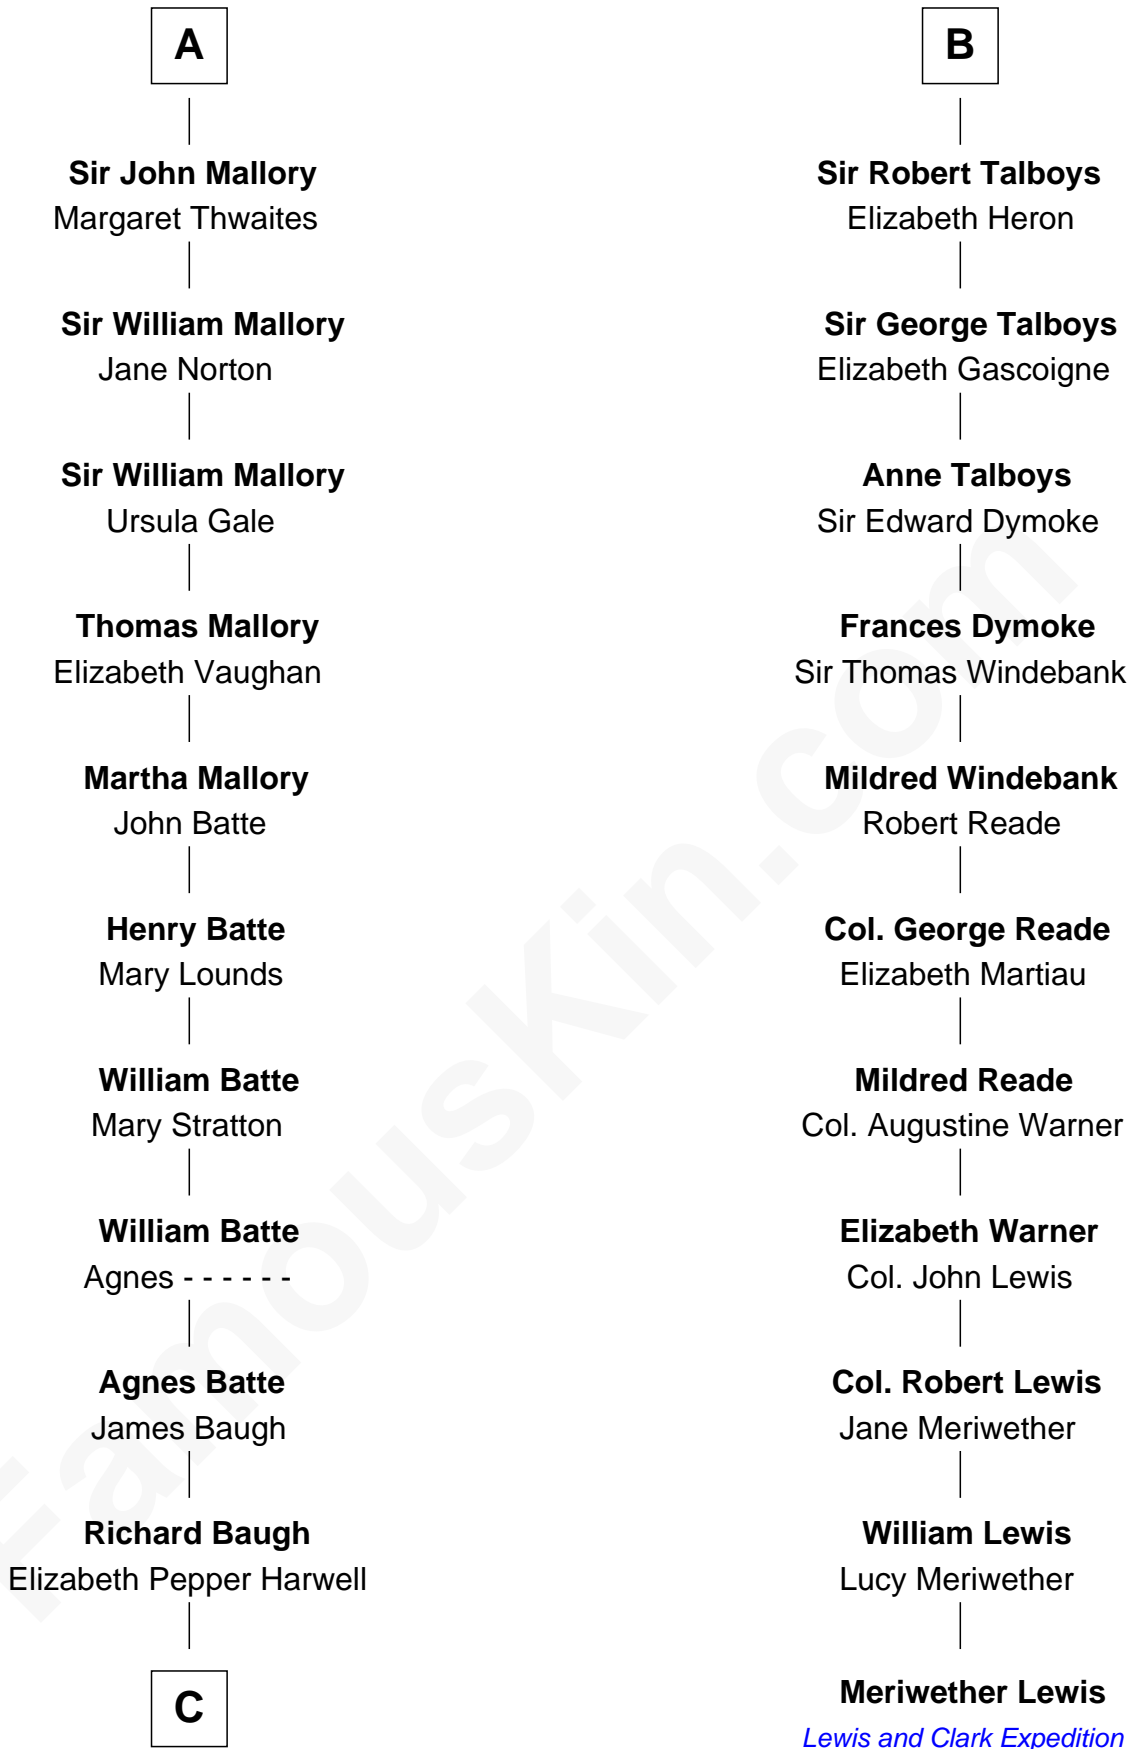

FamousKin.com Relationship Chart of

Liza Minnelli

Singer and Actress

17th cousin 4 times removed of

Meriwether Lewis

Lewis and Clark Expedition

C

John Aldridge Baugh

Mary Ann Marable

Elizabeth Baugh

William Tecumseh Gumm

Francis Avent Gumm

Ethel Marian Milne

Frances Ethel Gumm

Vincent Minnelli

Liza Minnelli