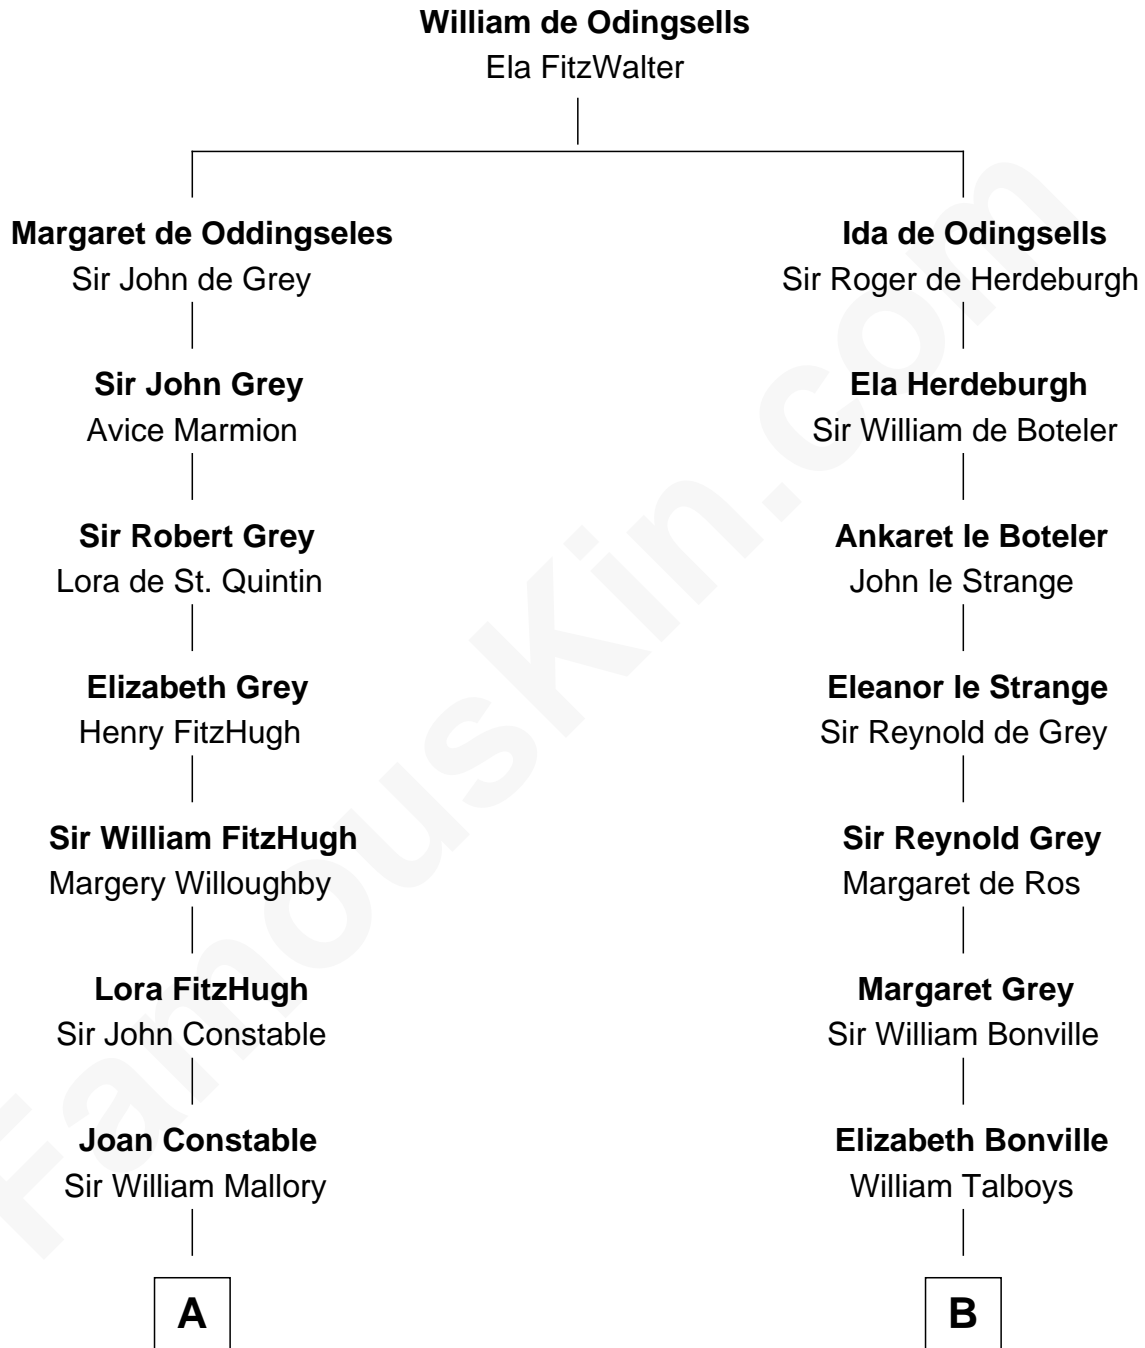

FamousKin.com Relationship Chart of

Liza Minnelli

Singer and Actress

17th cousin 4 times removed of

Meriwether Lewis

Lewis and Clark Expedition

C

John Aldridge Baugh

Mary Ann Marable

Elizabeth Baugh

William Tecumseh Gumm

Francis Avent Gumm

Ethel Marian Milne

Frances Ethel Gumm

Vincent Minnelli

Liza Minnelli