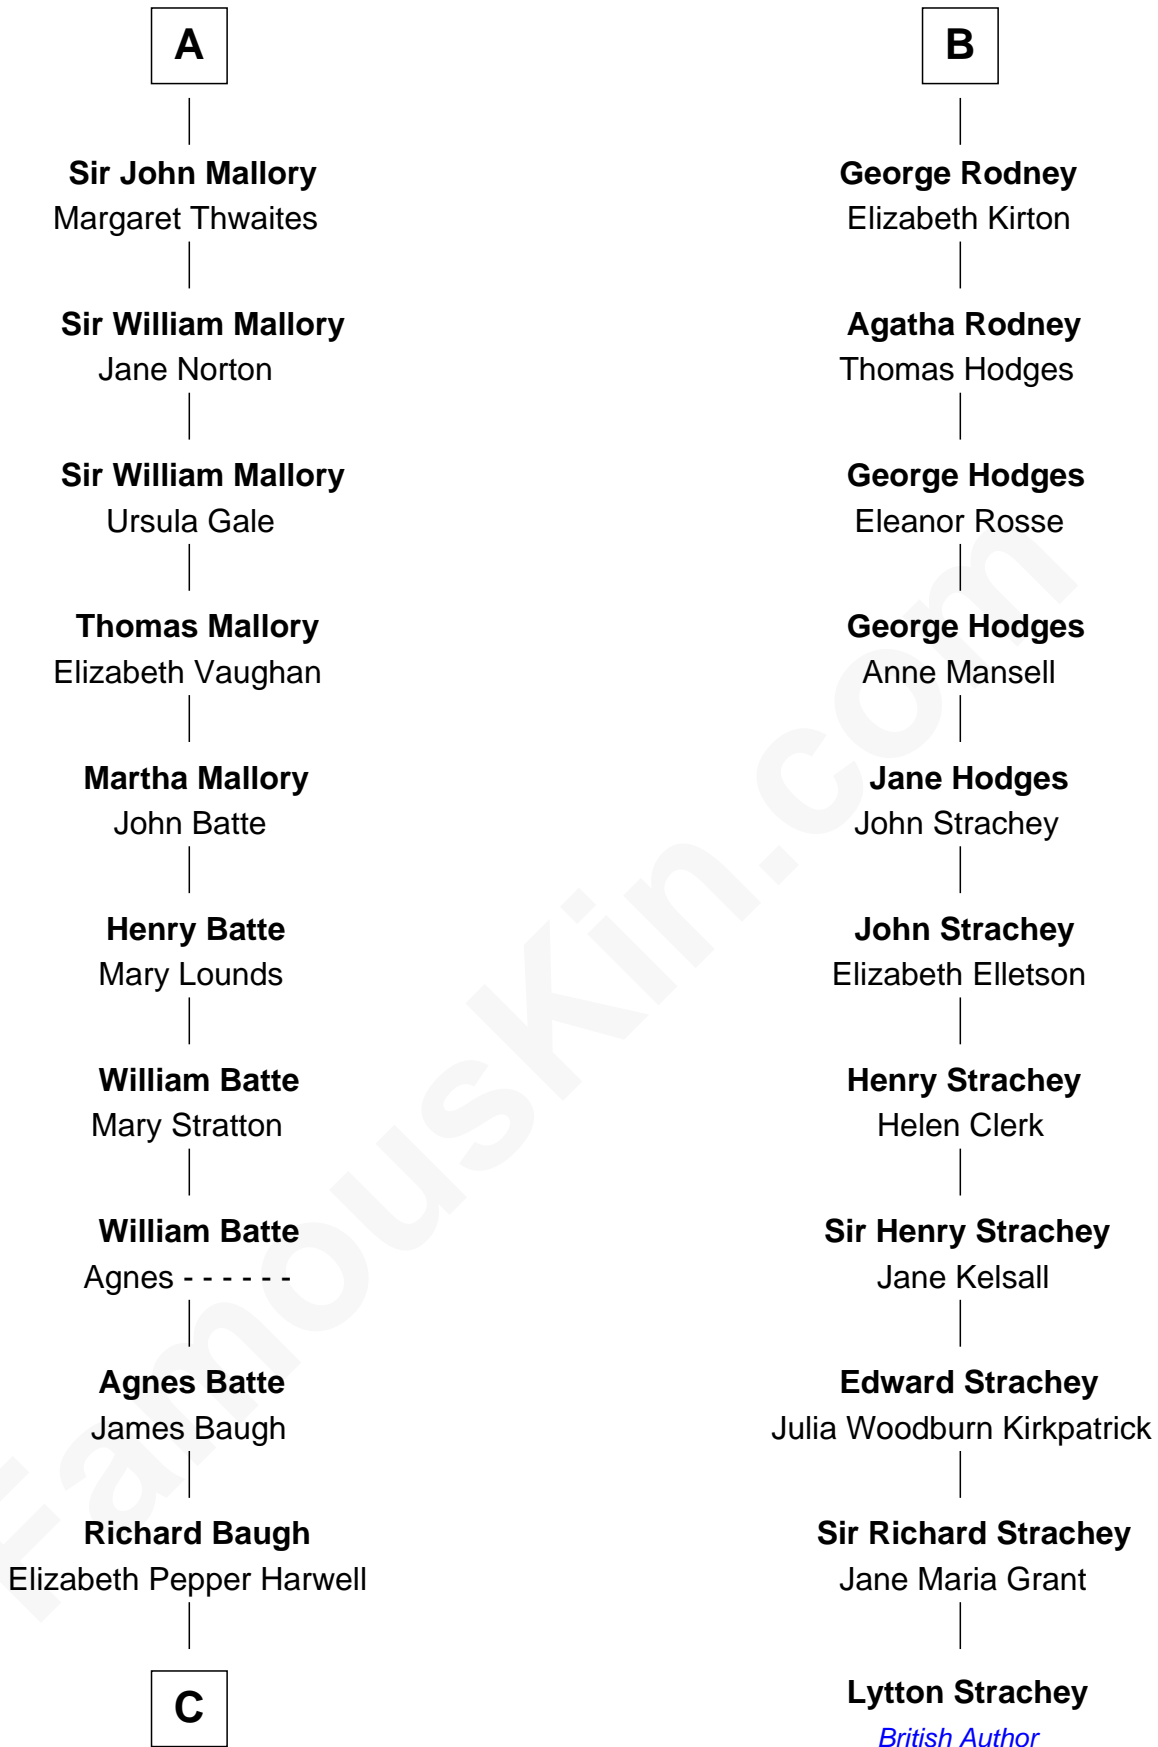

FamousKin.com Relationship Chart of

Liza Minnelli

Singer and Actress

17th cousin 4 times removed of

Lytton Strachey

Author and Co-Founder of Bloomsbury Group

C

John Aldridge Baugh

Mary Ann Marable

Elizabeth Baugh

William Tecumseh Gumm

Francis Avent Gumm

Ethel Marian Milne

Frances Ethel Gumm

Vincent Minnelli

Liza Minnelli