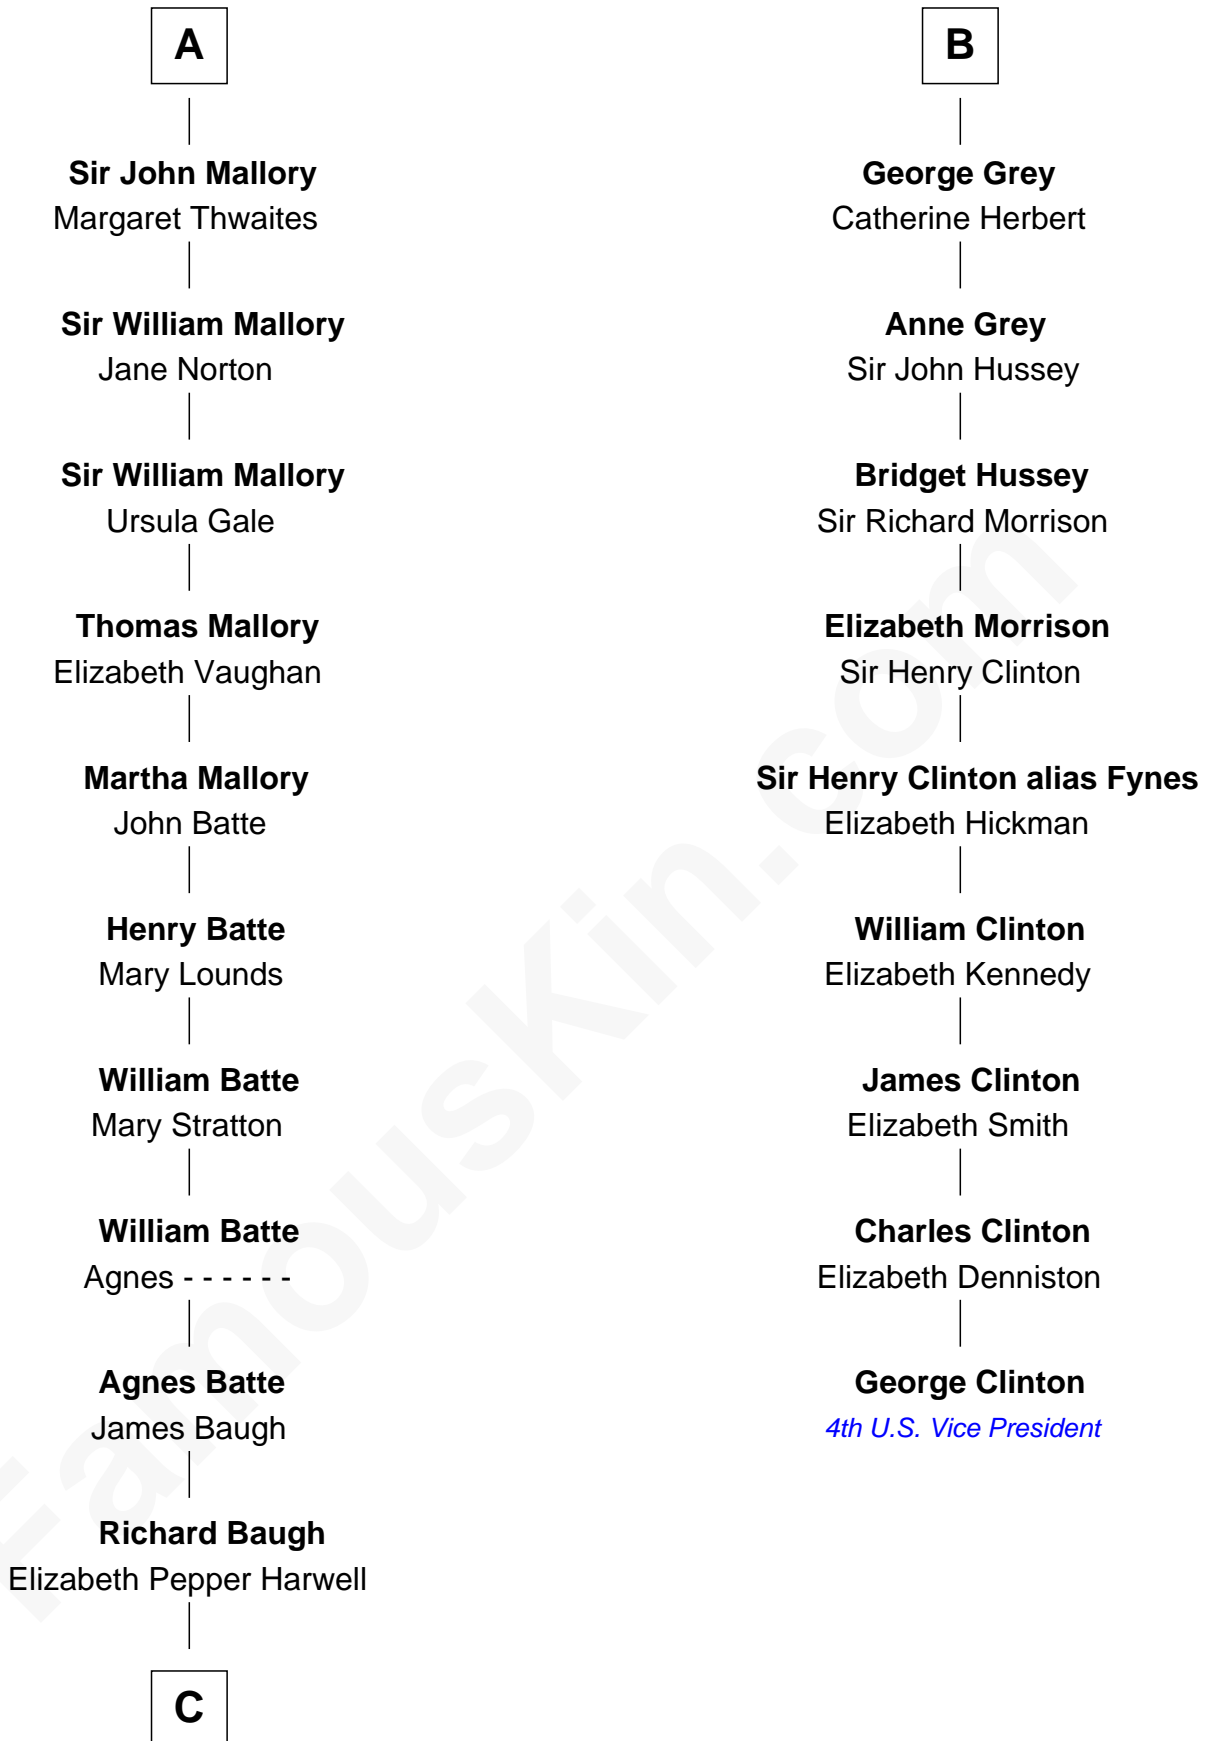

# FamousKin.com Relationship Chart of

**Liza Minnelli**

*Singer and Actress*

15th cousin 6 times removed of

**George Clinton**

*4th U.S. Vice President*

**William de Odingsells**

Ela FitzWalter

**Sir William FitzHugh**

Margery Willoughby

**Lora FitzHugh**

Sir John Constable

**Joan Constable**

Sir William Mallory

**A**

**Ida de Odingsells**

Sir Roger de Herdeburgh

**Ela Herdeburgh**

Sir William de Boteler

**Ankaret le Boteler**

John le Strange

**Eleanor le Strange**

Sir Reynold de Grey

**Sir Reynold Grey**

Margaret de Ros

**Sir John Grey**

Constance de Holand

**Sir Edmund Grey**

Katherine Percy

**B**

**C**

John Aldridge Baugh