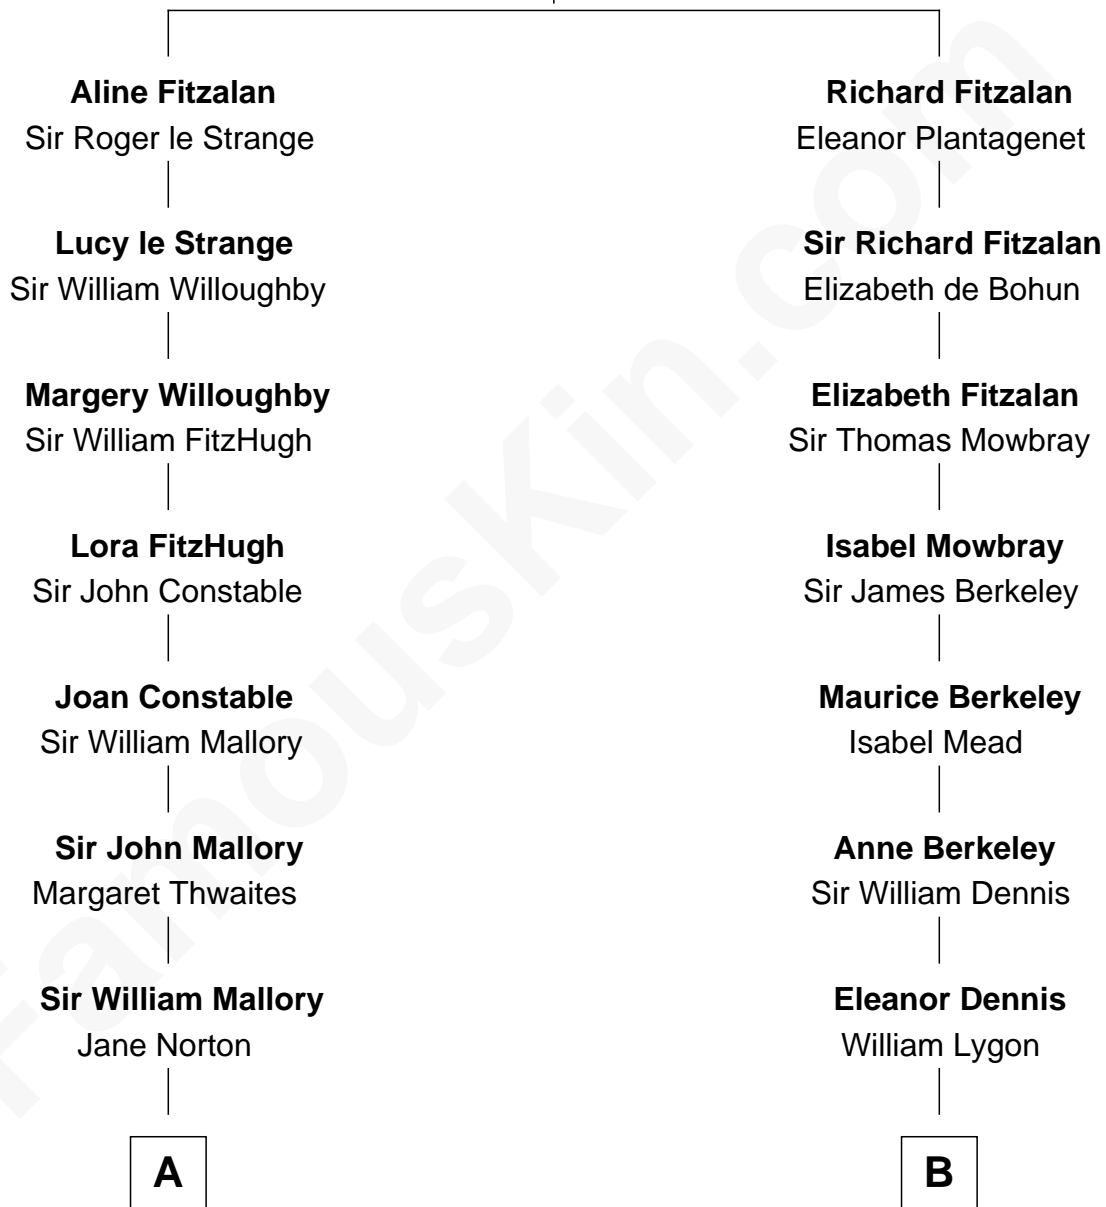

FamousKin.com Relationship Chart of

Liza Minnelli

Singer and Actress

15th cousin 4 times removed of

Lt. Gen. James Brudenell

Leader of the "Charge of the Light Brigade"

Edmund Fitzalan

Alice de Warenne

C

Francis Avent Gumm

Ethel Marian Milne

Frances Ethel Gumm

Vincent Minnelli

Liza Minnelli

Singer and Actress

FamousKin.com