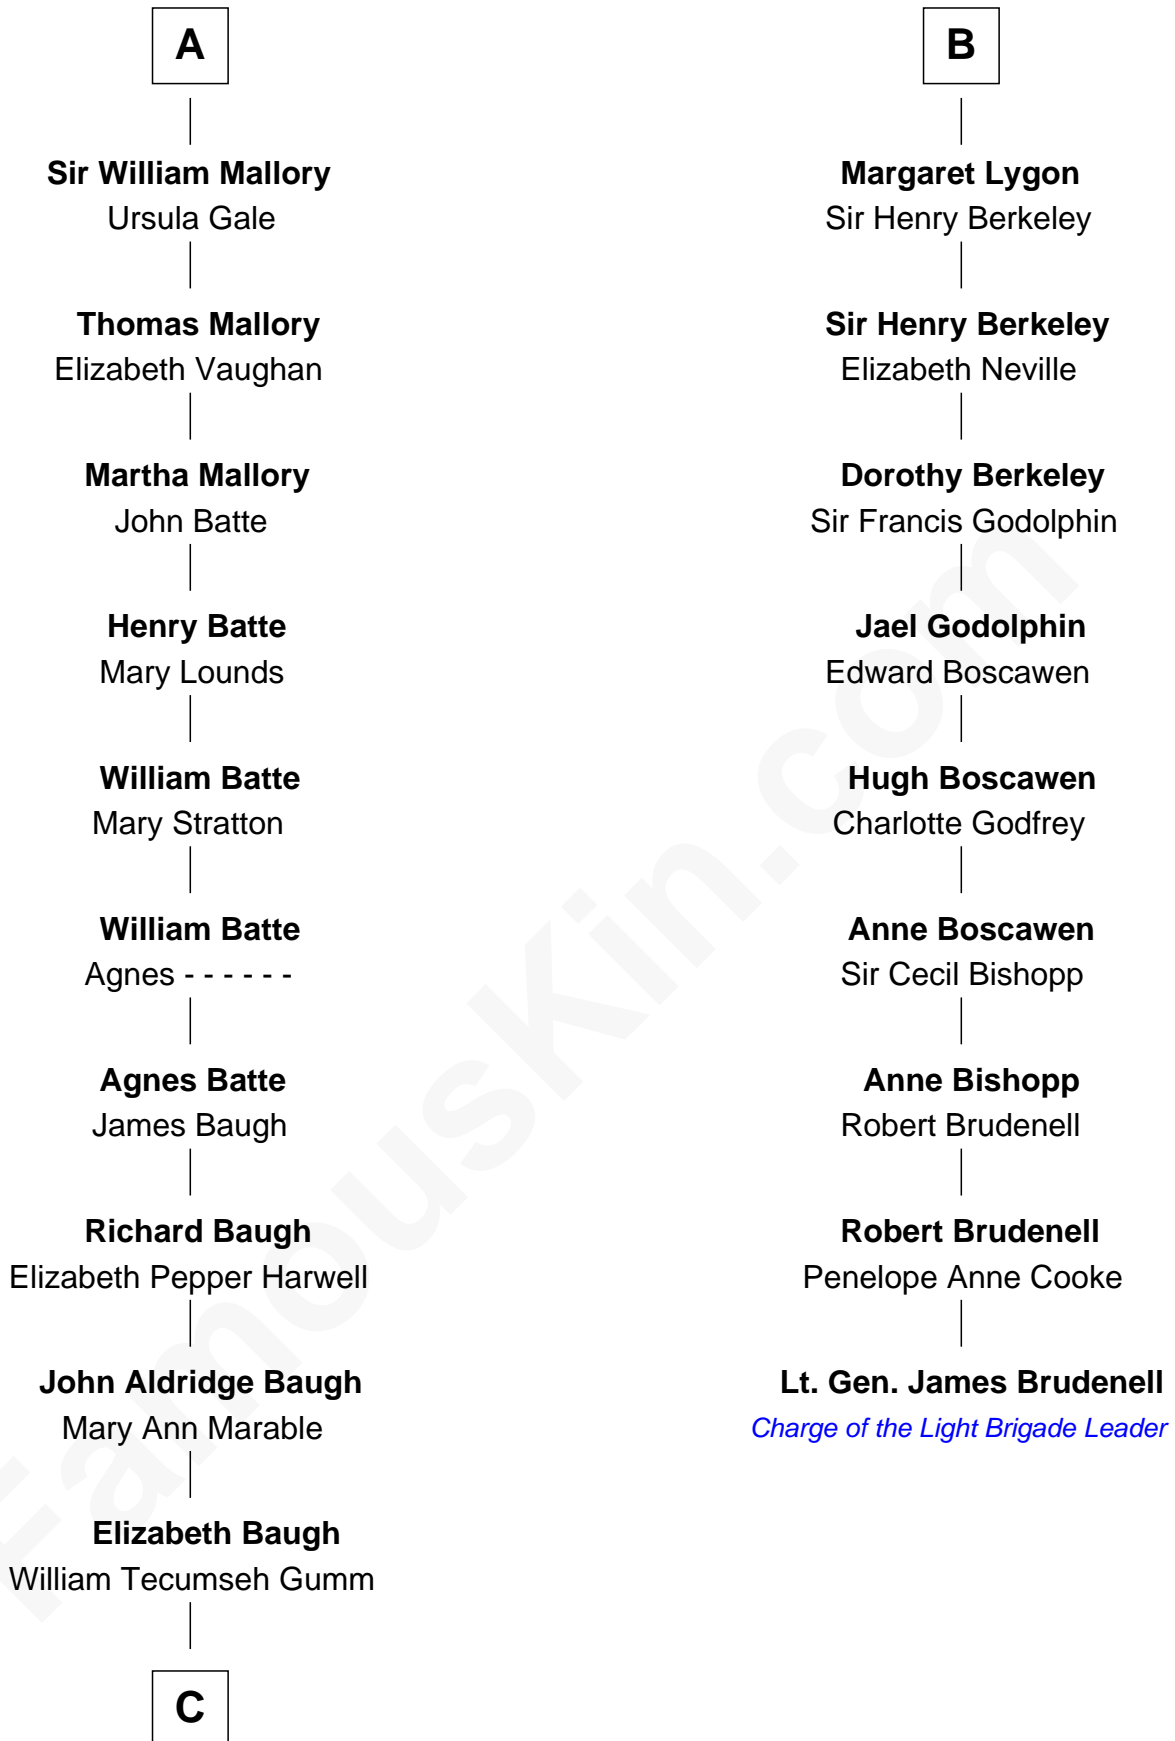

FamousKin.com Relationship Chart of

Liza Minnelli

Singer and Actress

15th cousin 4 times removed of

Lt. Gen. James Brudenell

Leader of the "Charge of the Light Brigade"

Edmund Fitzalan

Alice de Warenne

C

Francis Avent Gumm

Ethel Marian Milne

Frances Ethel Gumm

Vincent Minnelli

Liza Minnelli

Singer and Actress

FamousKin.com