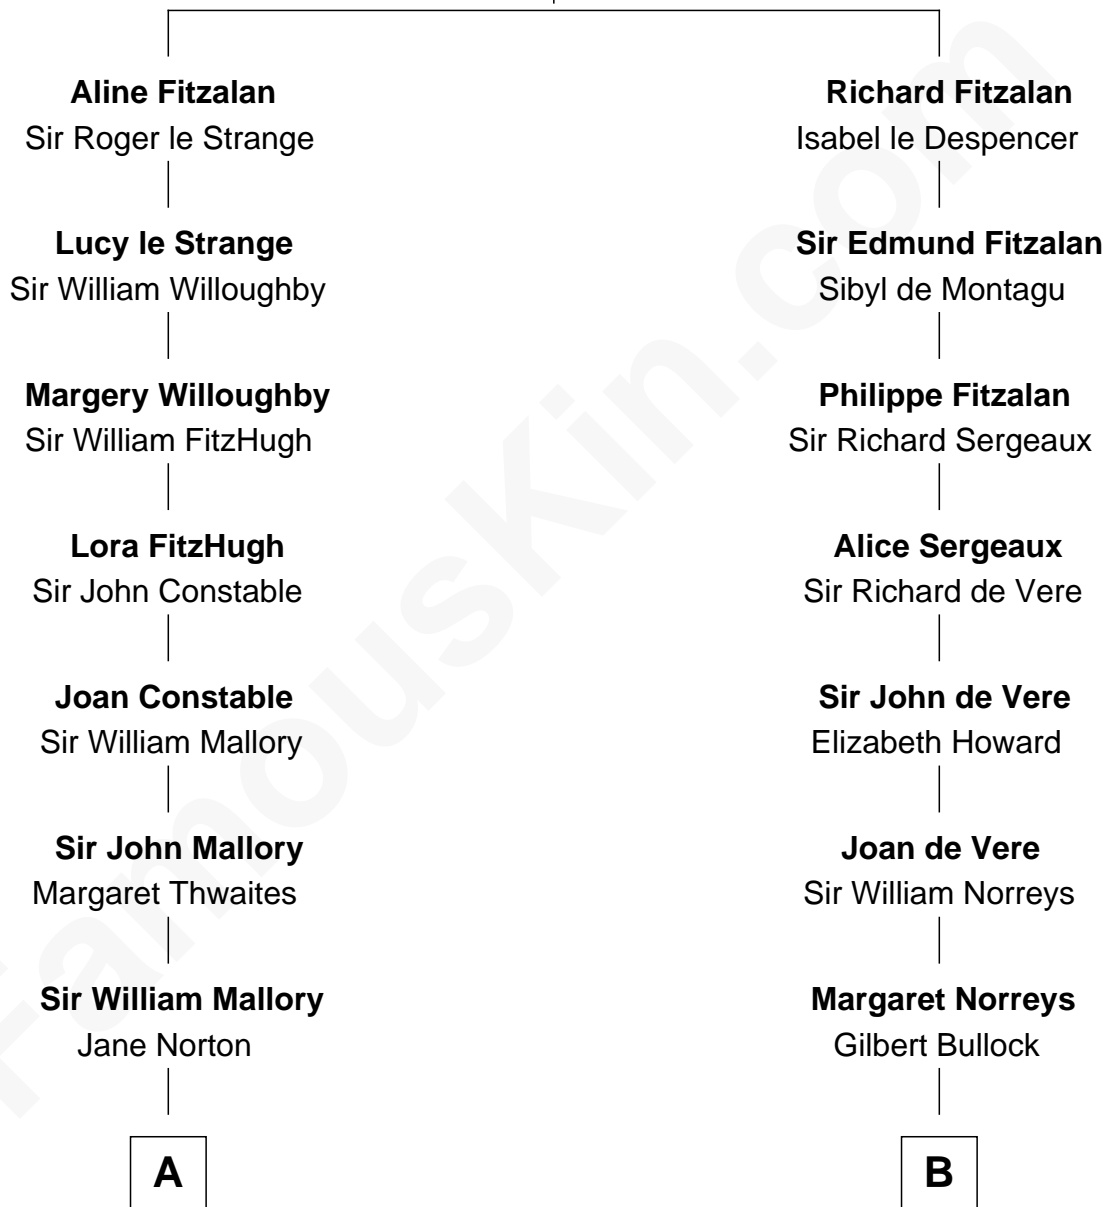

# FamousKin.com Relationship Chart of

**Liza Minnelli**

*Singer and Actress*

19th cousin of

**Alan Ladd**

*Movie Actor*

**Edmund Fitzalan**

Alice de Warenne

FamousKin.com