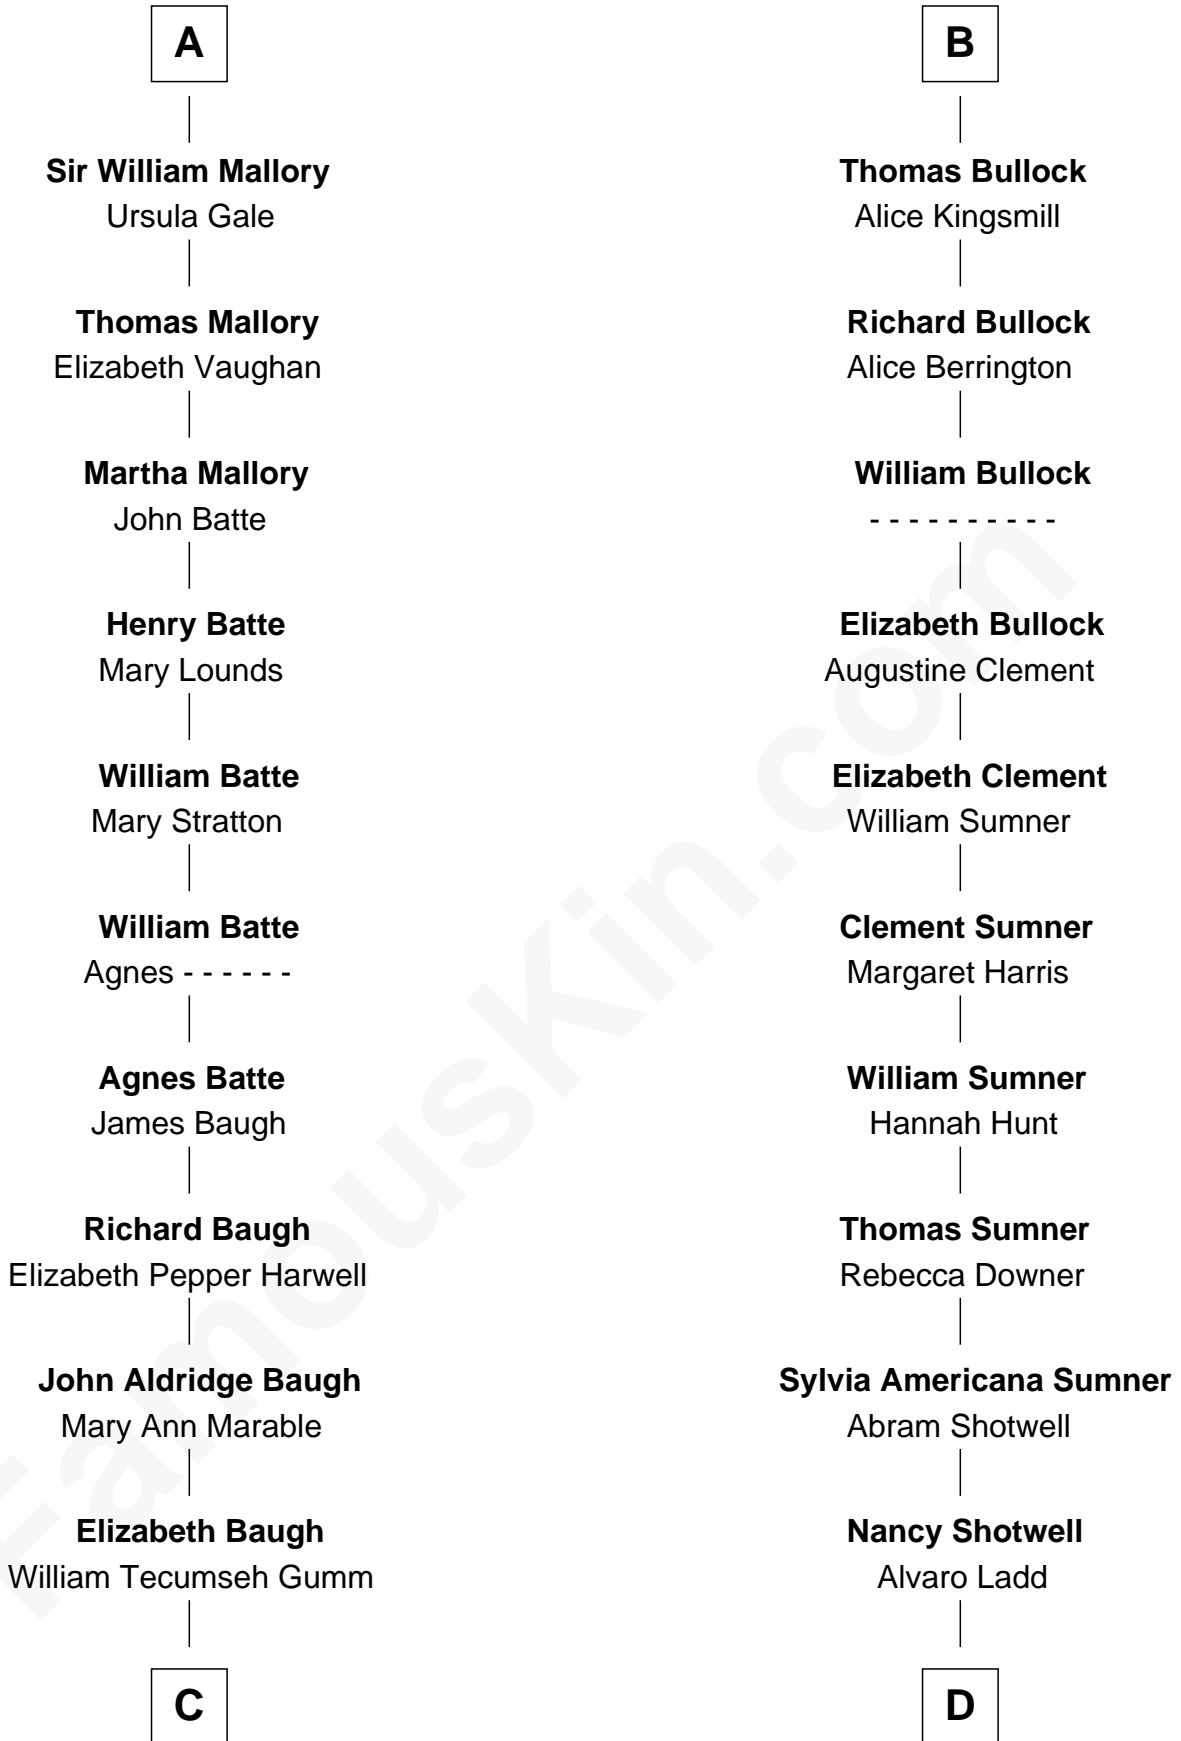

# FamousKin.com Relationship Chart of

**Liza Minnelli**

*Singer and Actress*

19th cousin of

**Alan Ladd**

*Movie Actor*

**Edmund Fitzalan**

Alice de Warenne

FamousKin.com