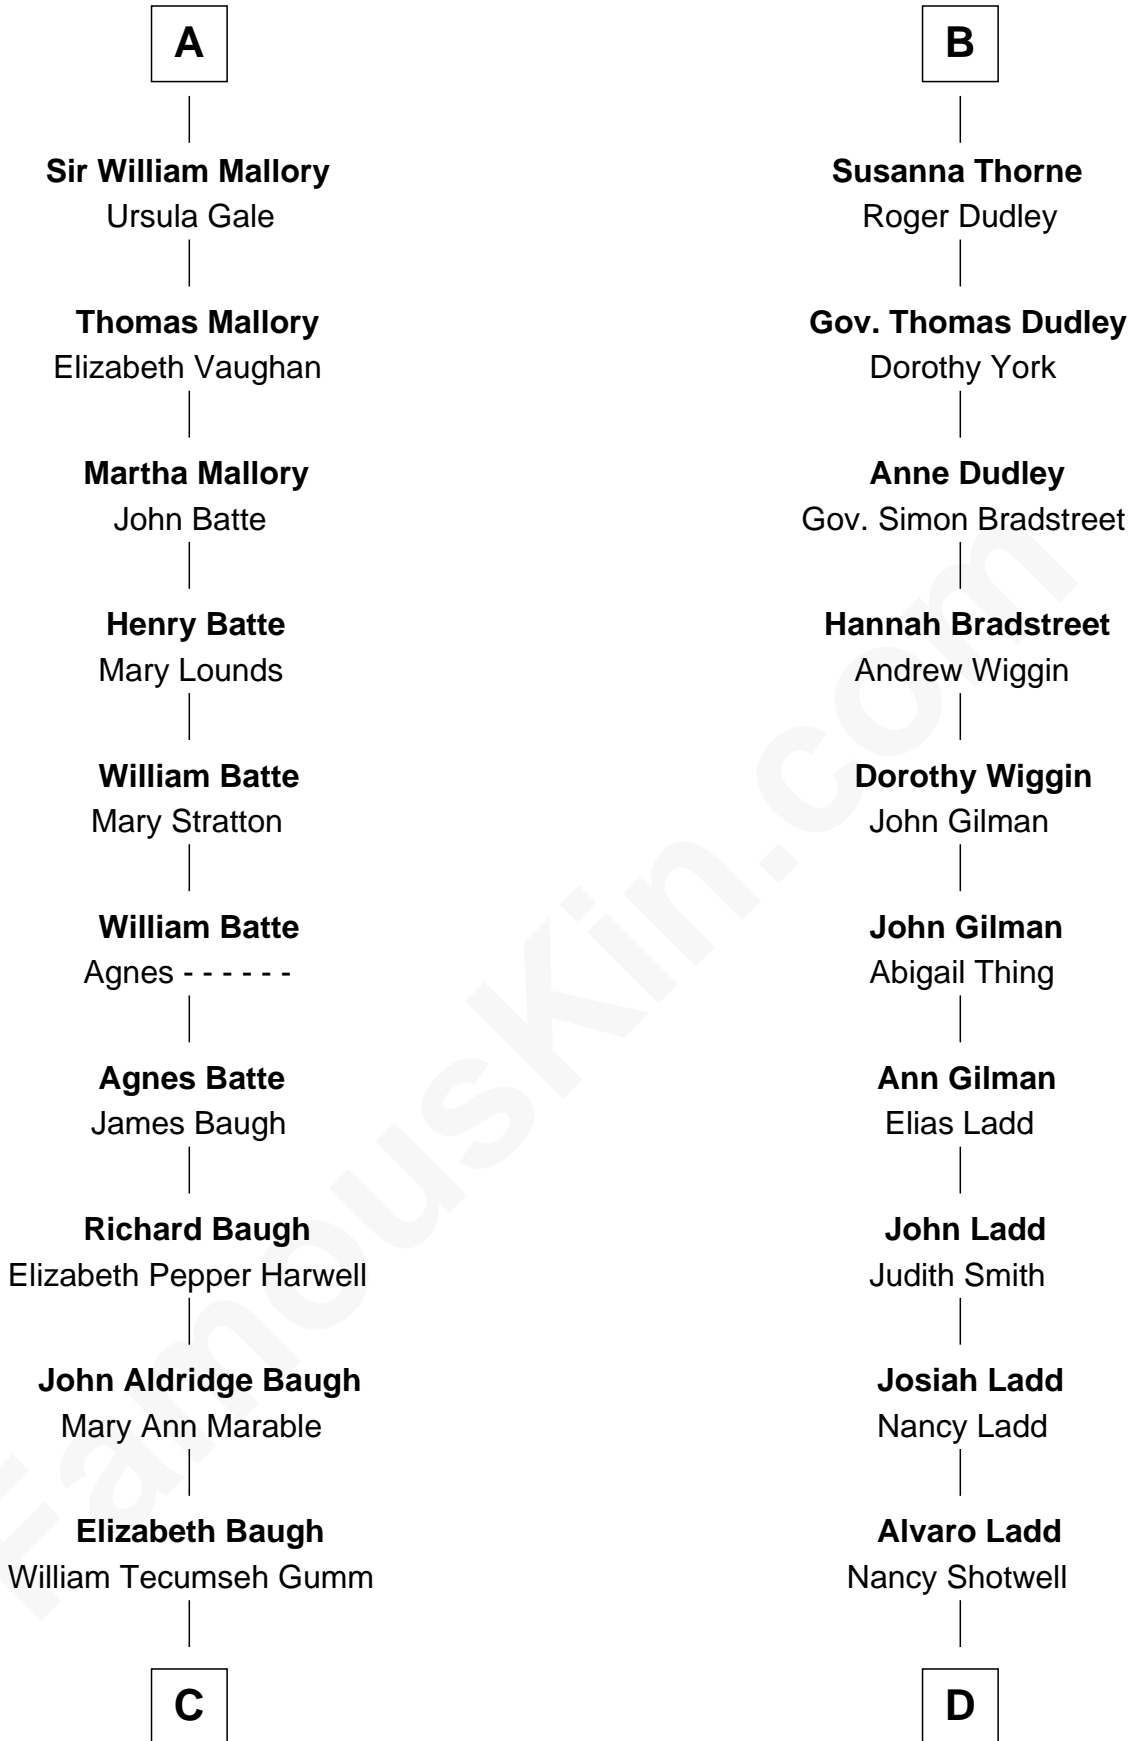

FamousKin.com Relationship Chart of

Liza Minnelli

Singer and Actress

19th cousin of

Alan Ladd

Movie Actor

Sir John Grey

Avice Marmion

Sir Robert Grey
Lora de St. Quintin

Elizabeth Grey
Henry FitzHugh

Sir William FitzHugh
Margery Willoughby

Lora FitzHugh
Sir John Constable

Joan Constable
Sir William Mallory

Sir John Mallory
Margaret Thwaites

Sir William Mallory
Jane Norton

A

Maud Grey

Sir Thomas Harcourt

Sir Thomas Harcourt
Jane Fraunceys

Sir Richard Harcourt
Edith St. Clair

Alice Harcourt
William Bessiles

Elizabeth Bessiles
Richard Fettiplace

Anne Fettiplace
Edward Purefoy

Mary Purefoy
Thomas Thorne

B

FamousKin.com