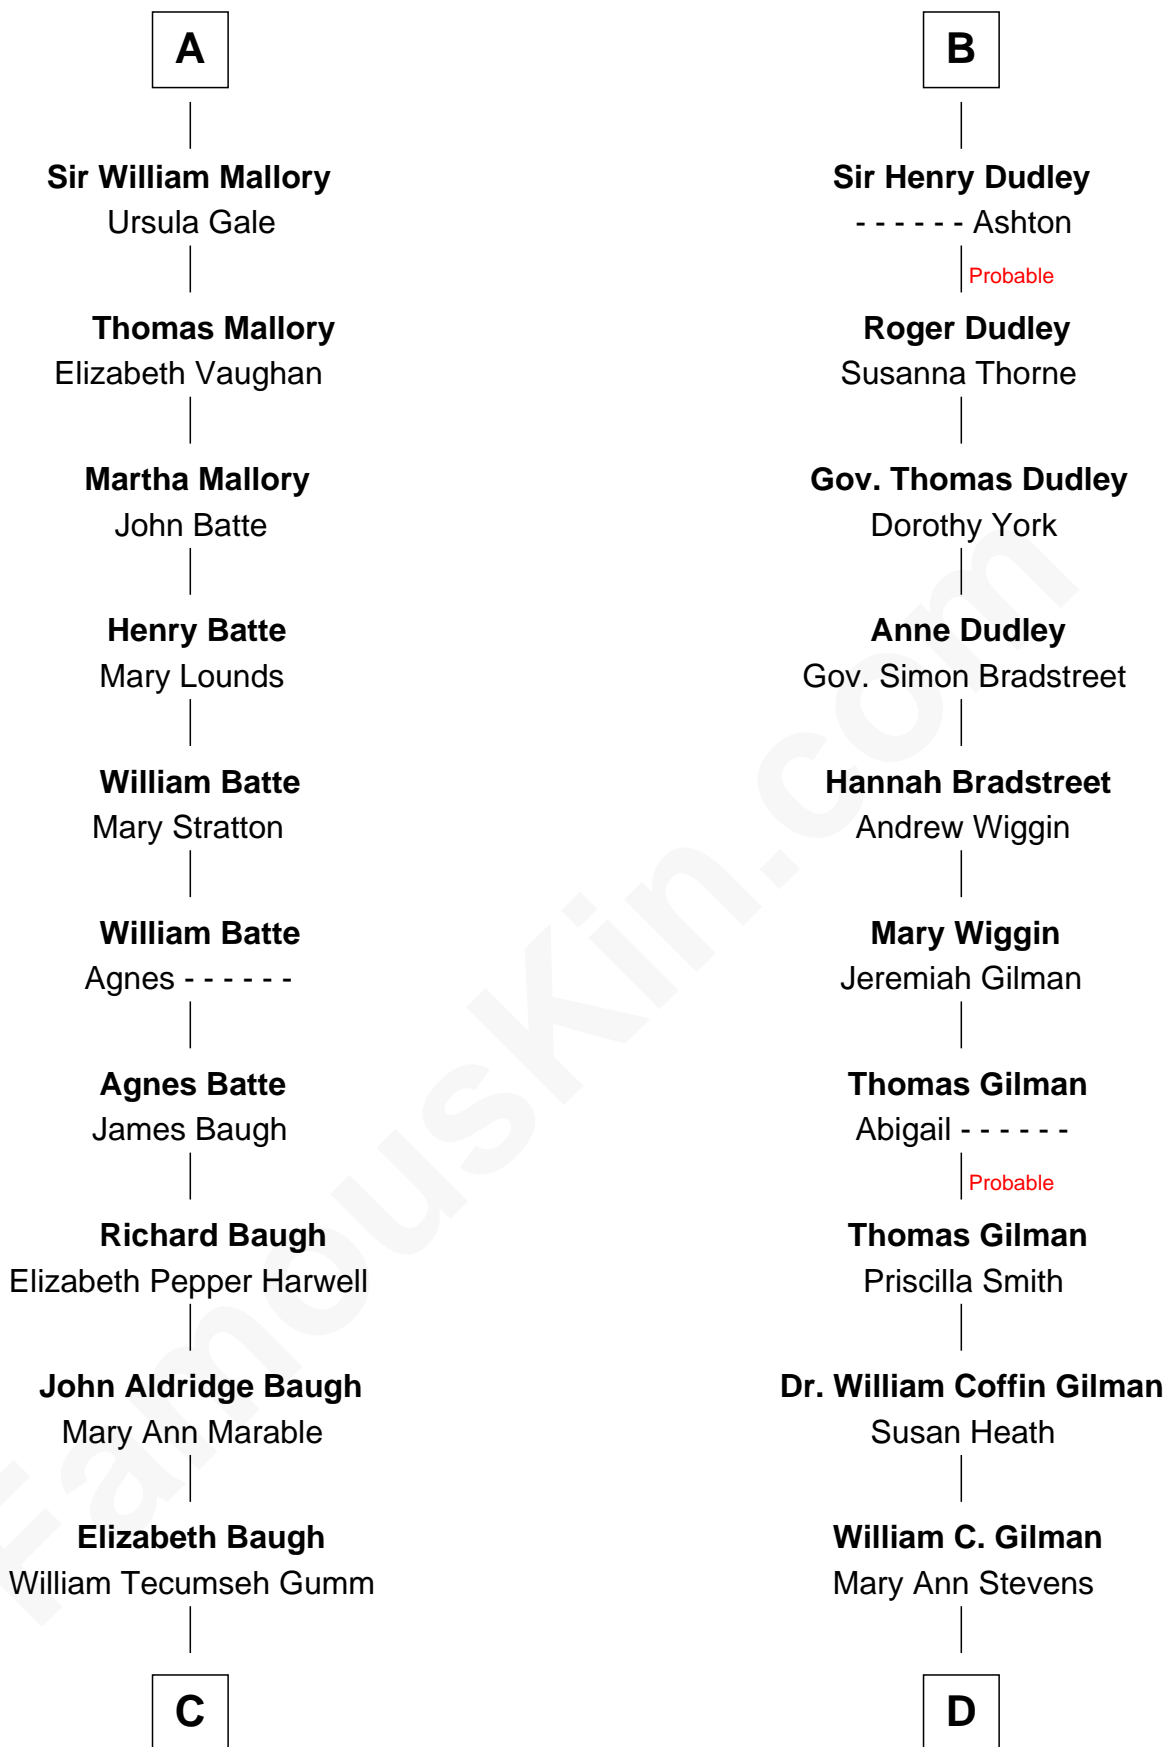

FamousKin.com Relationship Chart of

Liza Minnelli

Singer and Actress

19th cousin 1 time removed of

George Hamilton

TV and Movie Actor

Edmund Fitzalan

Alice de Warenne

C

Francis Avent Gumm

Ethel Marian Milne

Frances Ethel Gumm

Vincent Minnelli

Liza Minnelli

Singer and Actress

D

George C. Gilman

Elizabeth Melissa Lane

Lillian C. Gilman

Harry Fuller Hamilton

George William Hamilton

Anne Lucille Stevens

George Hamilton

TV and Movie Actor