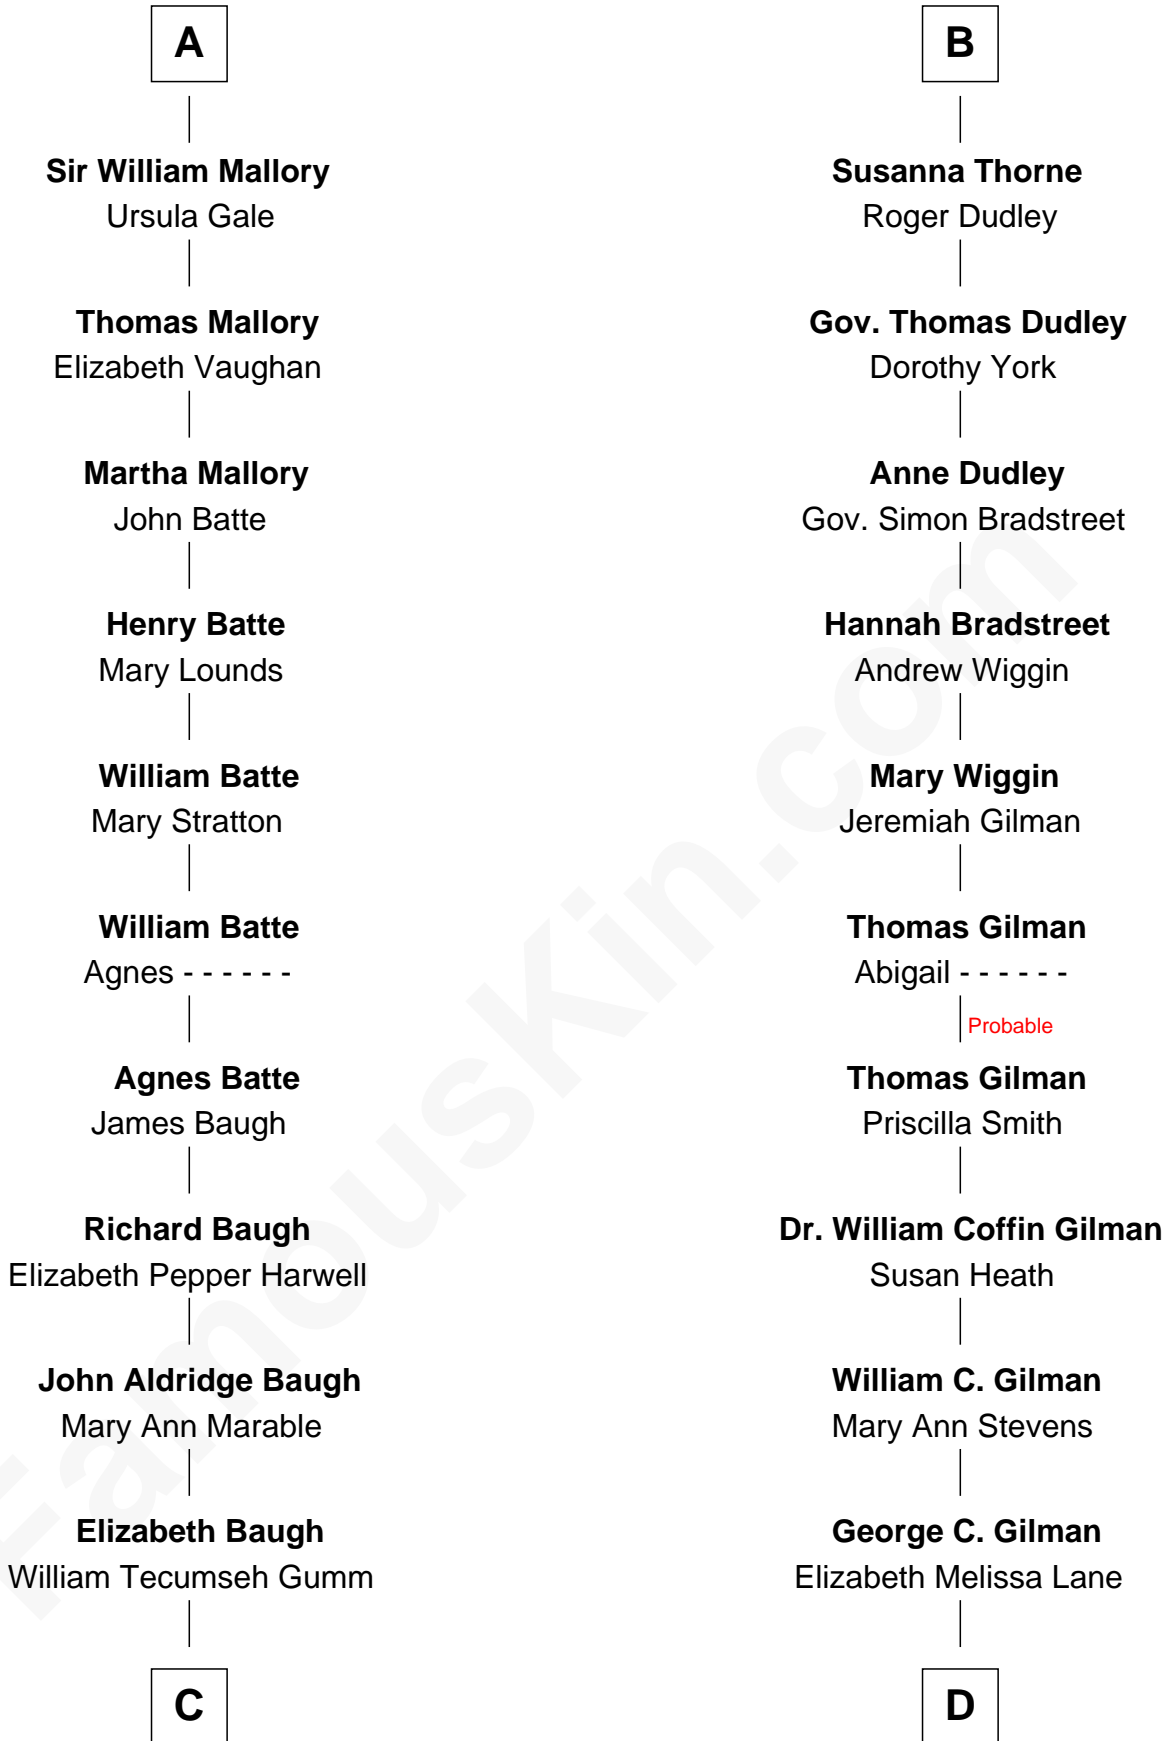

FamousKin.com Relationship Chart of

Liza Minnelli

Singer and Actress

19th cousin of

George Hamilton

TV and Movie Actor

Sir John Grey

Avice Marmion

FamousKin.com