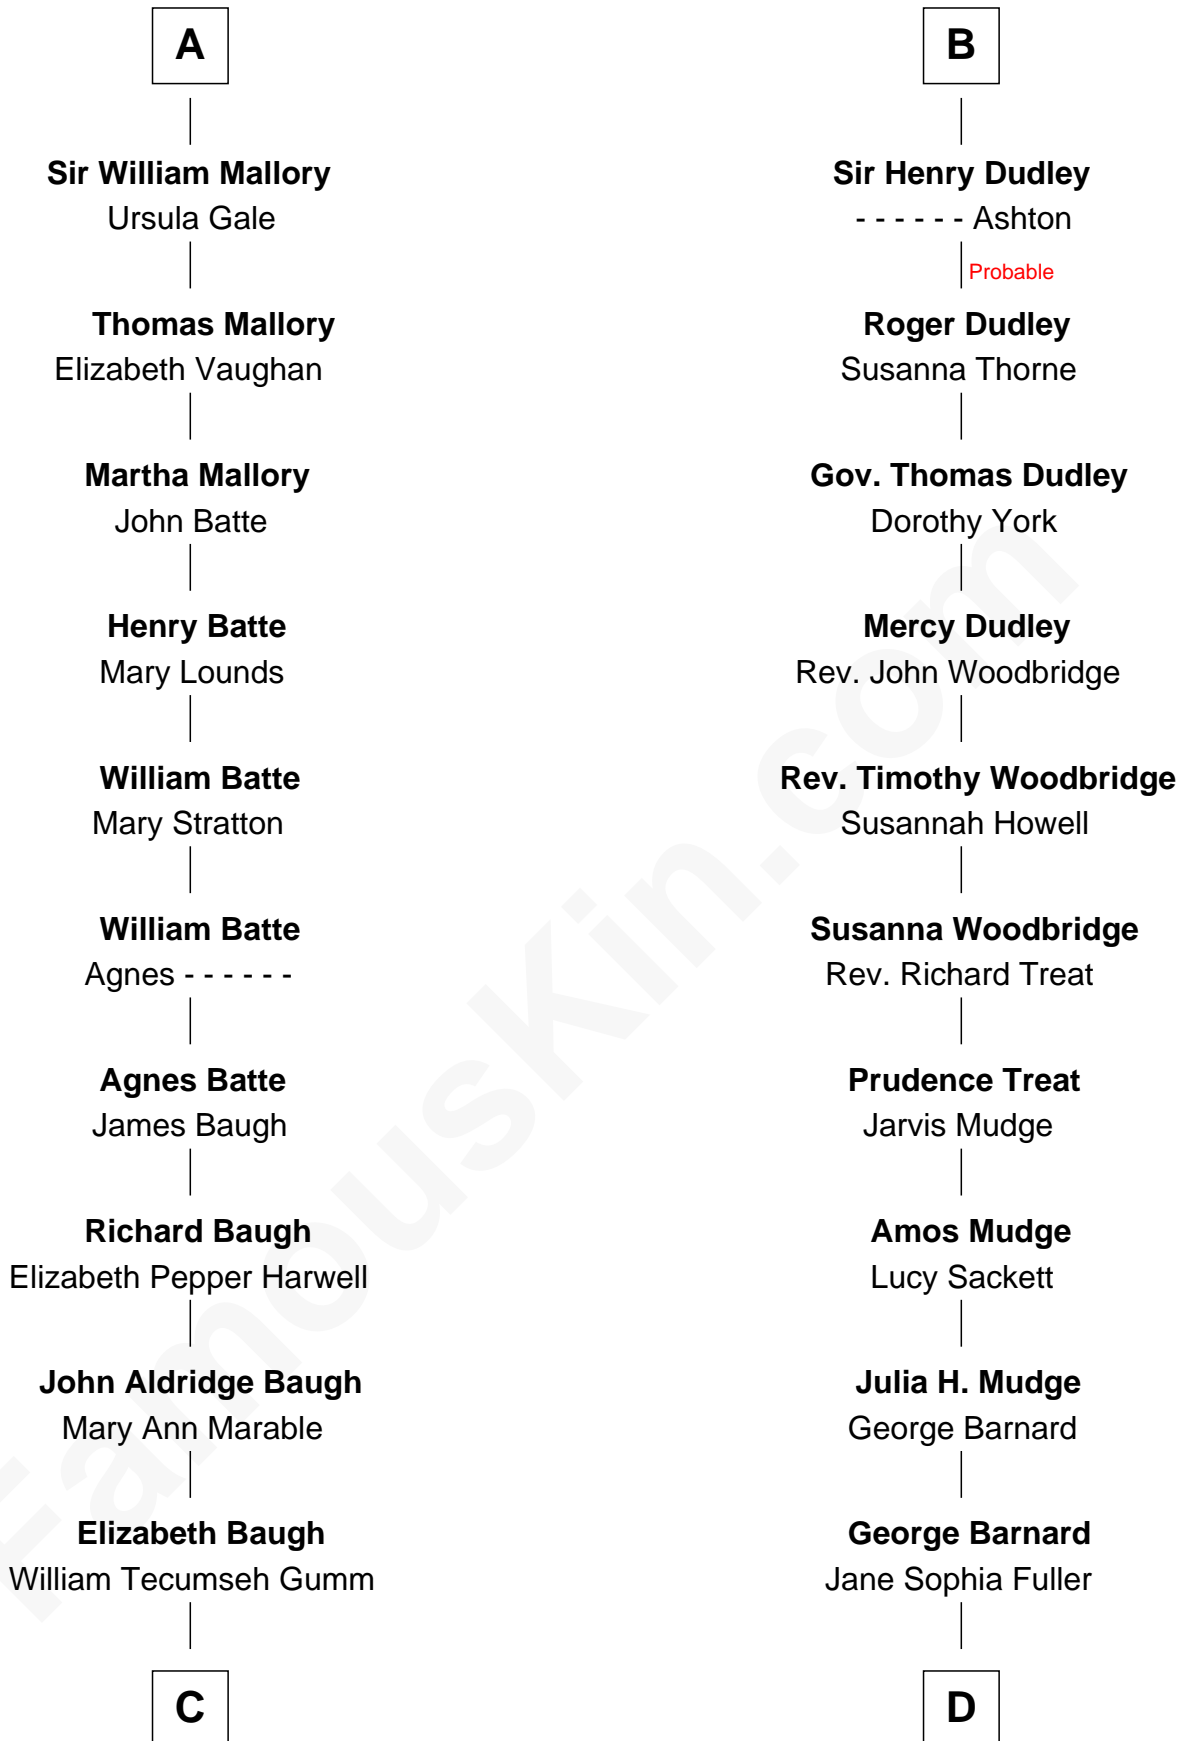

# FamousKin.com Relationship Chart of

**Liza Minnelli**

*Singer and Actress*

19th cousin of

**Dick Clark**

*Radio and TV Host*

**Edmund Fitzalan**

Alice de Warenne

FamousKin.com