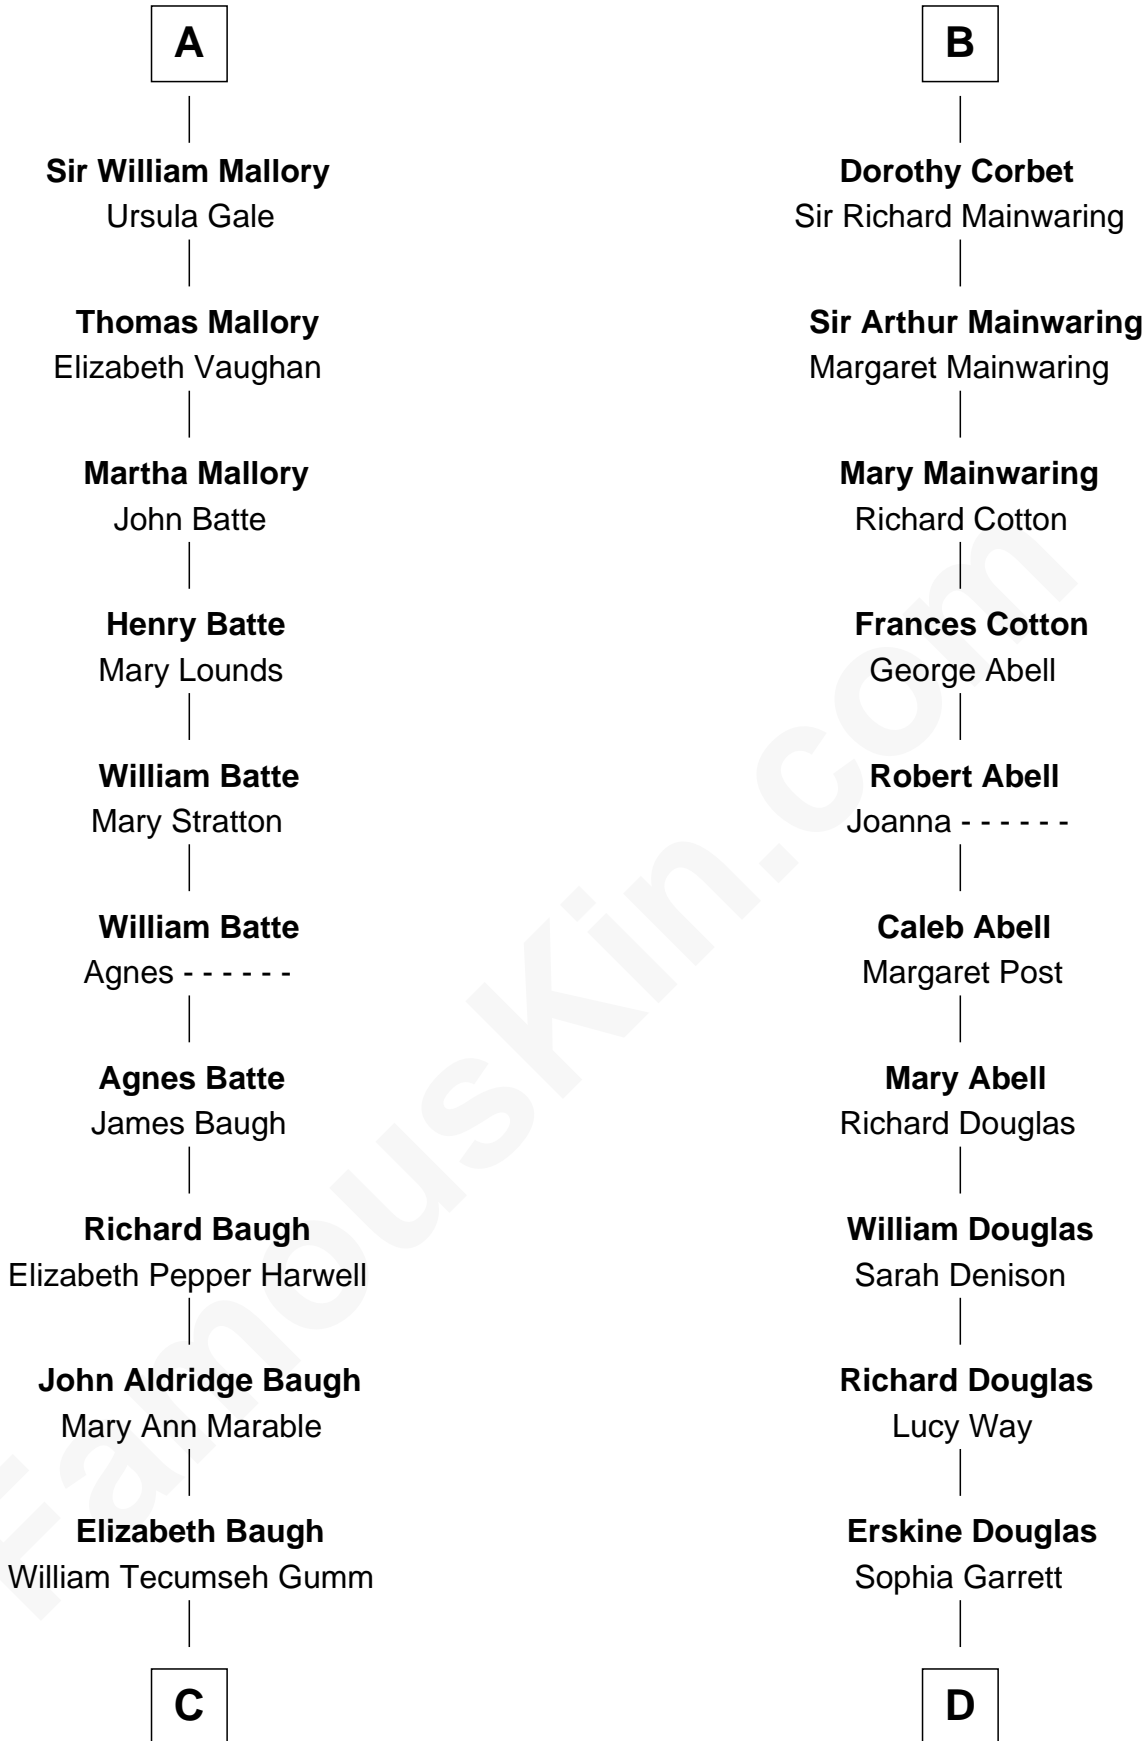

FamousKin.com Relationship Chart of

Liza Minnelli

Singer and Actress

19th cousin 2 times removed of

Illeana Douglas

TV and Movie Actress

Edmund Fitzalan

Alice de Warenne

C

Francis Avent Gumm

Ethel Marian Milne

Frances Ethel Gumm

Vincent Minnelli

Liza Minnelli

Singer and Actress

D

Emma Jane Douglas

Col. George Taliaferro Shackelford

Lena Priscilla Shackelford

Edouard Gregory Hesselberg

Melvyn Edouard Hesselberg

Rosalind Hightower

Gregory Hesselberg

Joan Georgescu