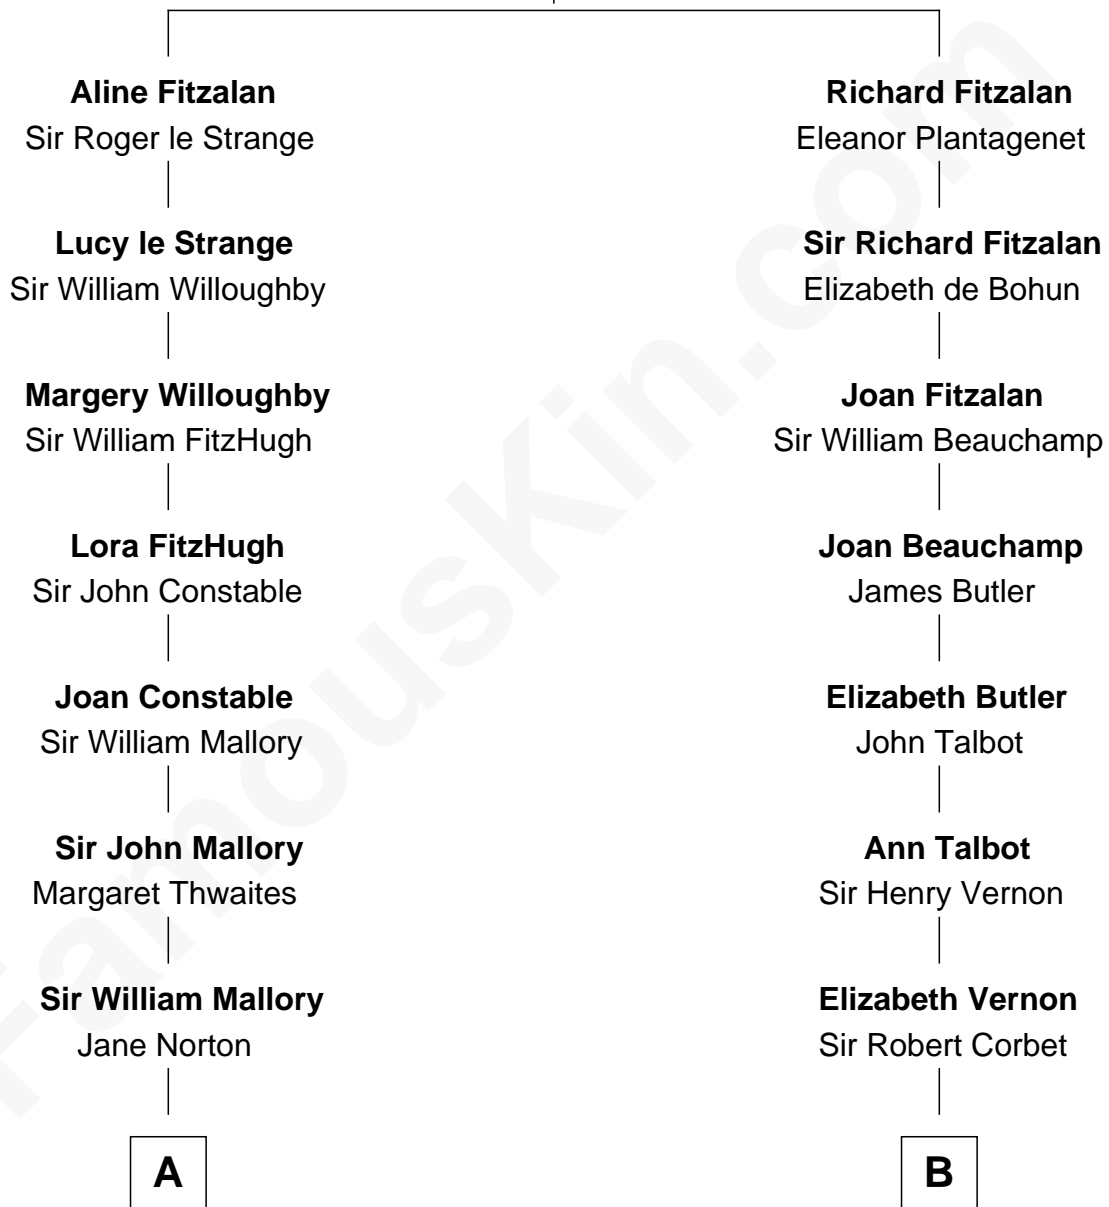

FamousKin.com Relationship Chart of

Liza Minnelli

Singer and Actress

19th cousin 2 times removed of

Illeana Douglas

TV and Movie Actress

Edmund Fitzalan

Alice de Warenne

Emma Jane Douglas

Col. George Taliaferro Shackelford

Lena Priscilla Shackelford

Edouard Gregory Hesselberg

Melvyn Edouard Hesselberg

Rosalind Hightower

Gregory Hesselberg

Joan Georgescu