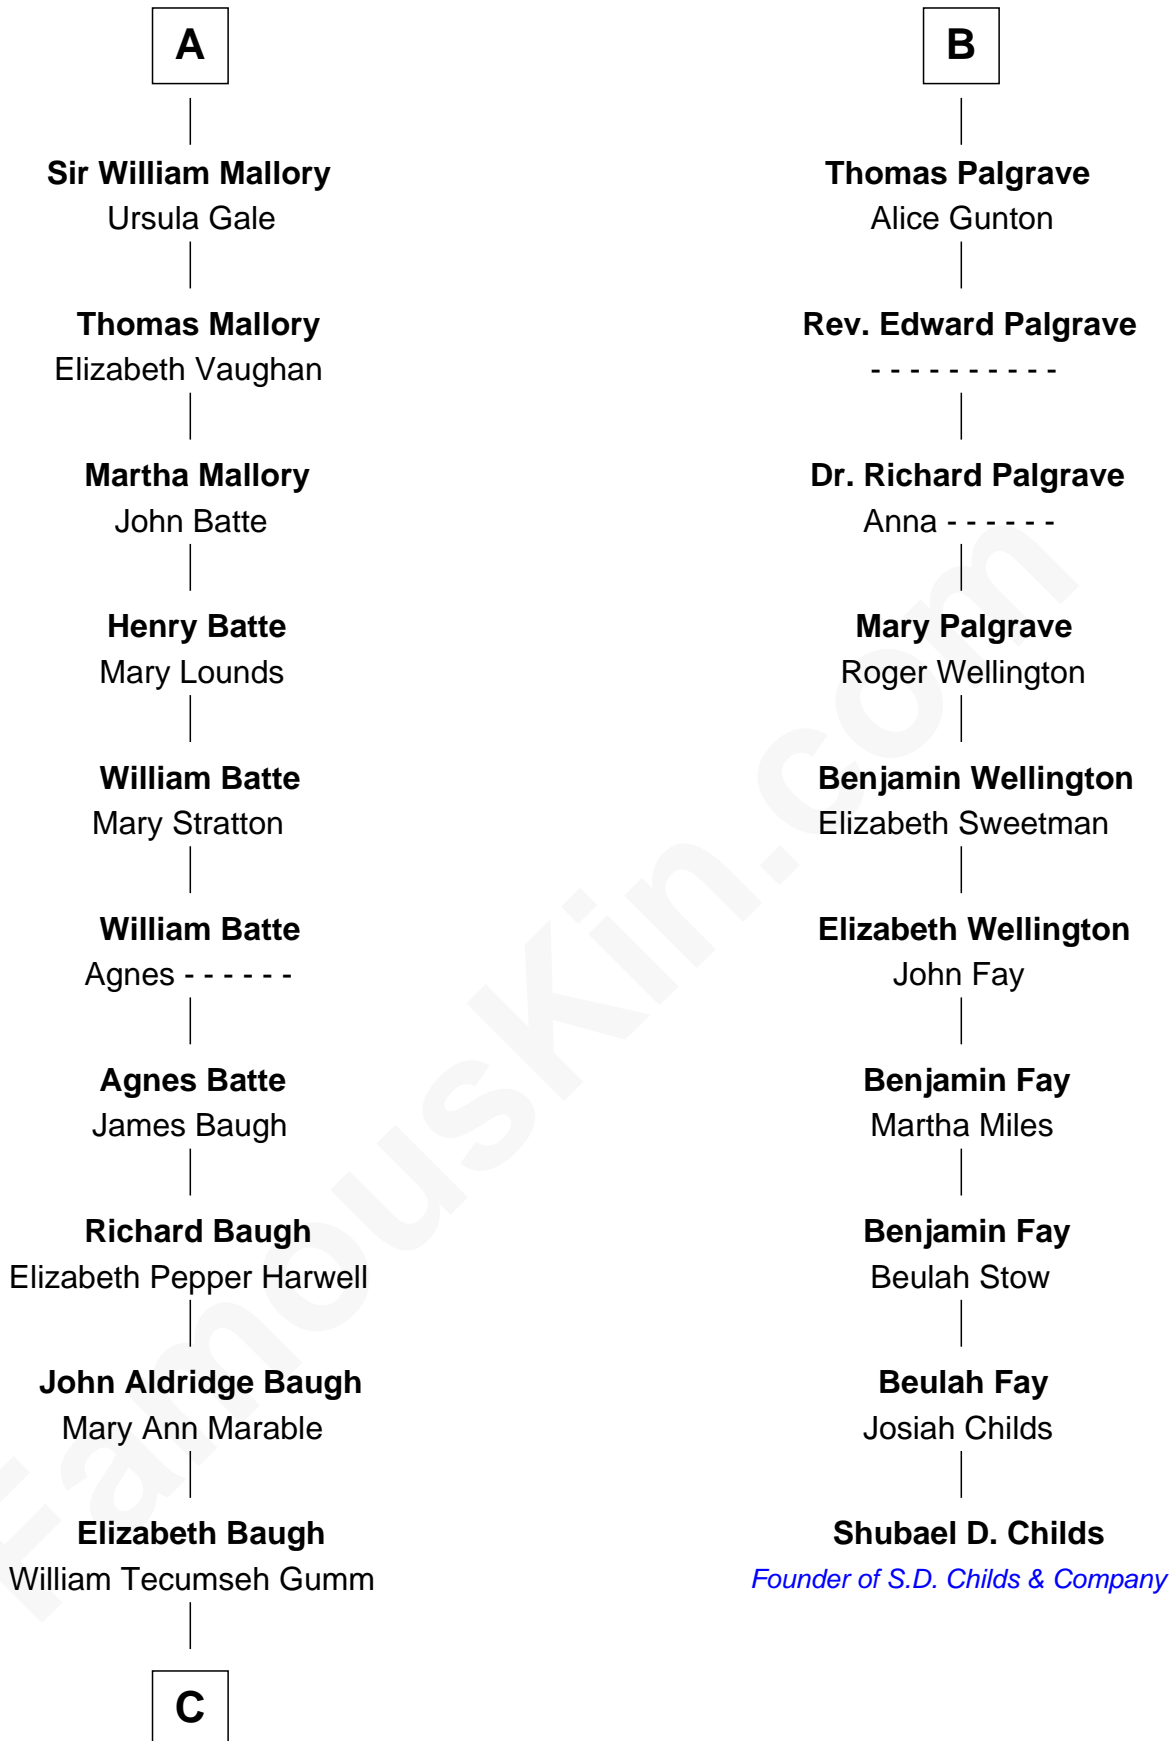

# FamousKin.com Relationship Chart of

**Liza Minnelli**

*Singer and Actress*

16th cousin 3 times removed of

**Shubael D. Childs**

*Founder of S.D. Childs & Company*

**Edmund Fitzalan**

Alice de Warenne

**Joan Constable**

Sir William Mallory

**Sir John Mallory**

Margaret Thwaites

**Sir William Mallory**

Jane Norton

**A**

**Richard Fitzalan**

Eleanor Plantagenet

**Sir Richard Fitzalan**

Elizabeth de Bohun

**Elizabeth Fitzalan**

Sir Robert Goushill

**Elizabeth Goushill**

Sir Robert Wingfield

**Elizabeth Wingfield**

Sir William Brandon

**Eleanor Brandon**

John Glemham

**Anne Glemham**

Henry Palgrave

**B**

**C**

Francis Avent Gumm