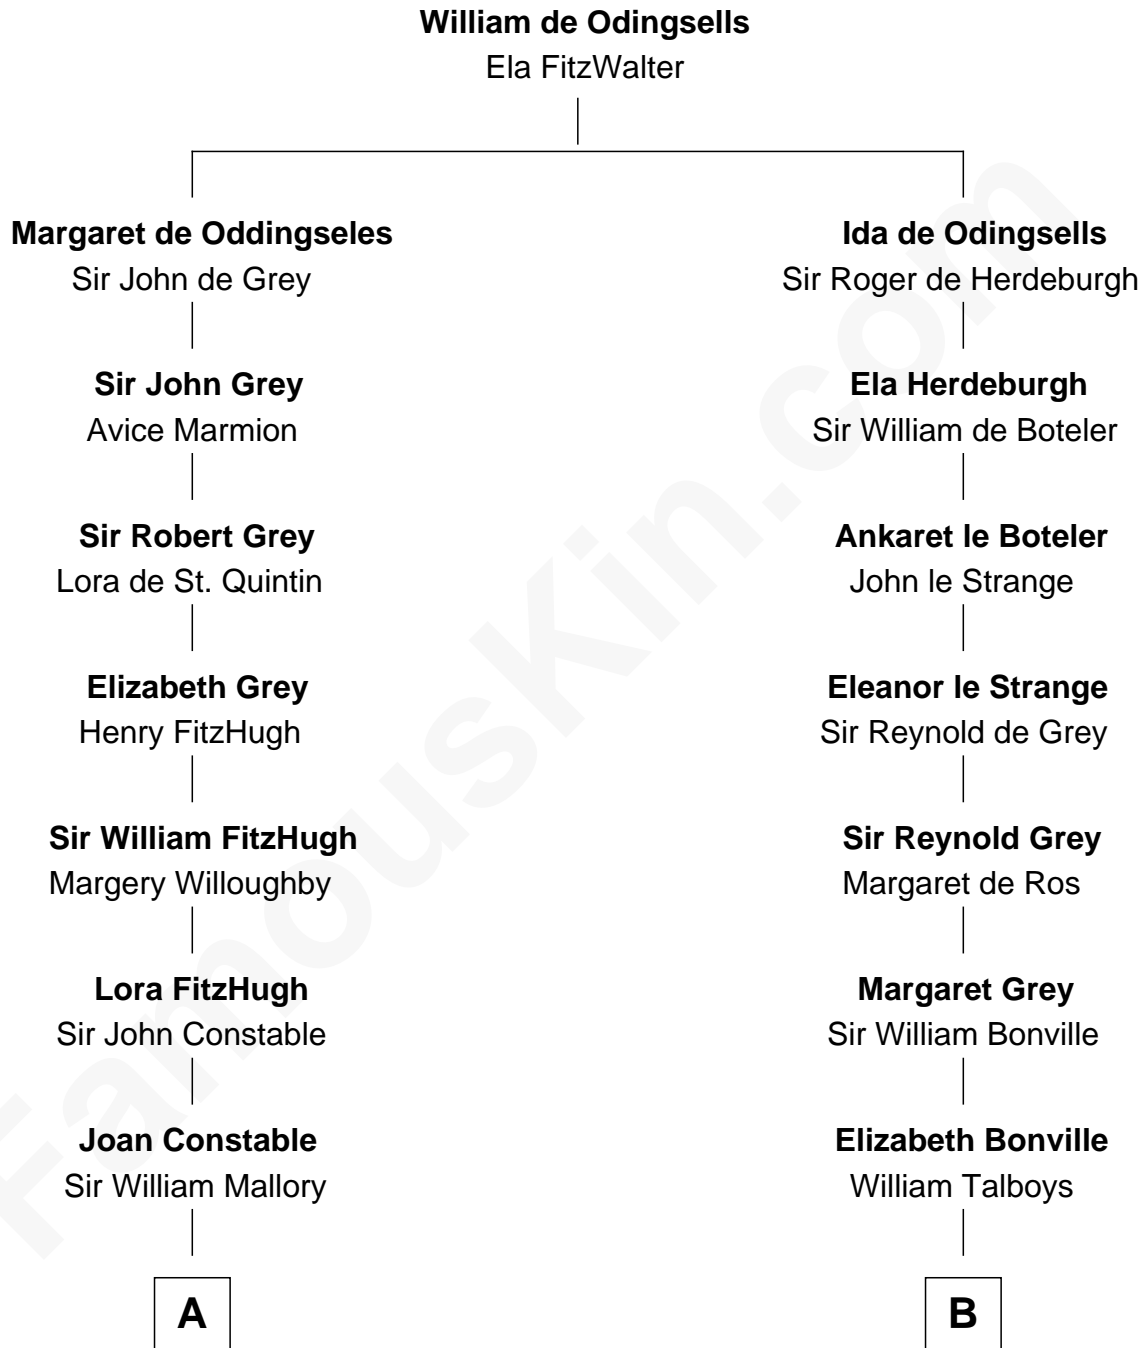

# FamousKin.com Relationship Chart of

**Liza Minnelli**

*Singer and Actress*

19th cousin 2 times removed of

**William Rufus Day**

*36th U.S. Secretary of State*

**C**

**John Aldridge Baugh**  
Mary Ann Marable

**Elizabeth Baugh**  
William Tecumseh Gumm

**Francis Avent Gumm**  
Ethel Marian Milne

**Frances Ethel Gumm**  
Vincent Minnelli

**Liza Minnelli**  
*Singer and Actress*

**D**

**Rufus Paine Spalding**  
Lucretia A. Swift

**Emily Swift Spalding**  
Luther Day

**William Rufus Day**  
*36th U.S. Secretary of State*