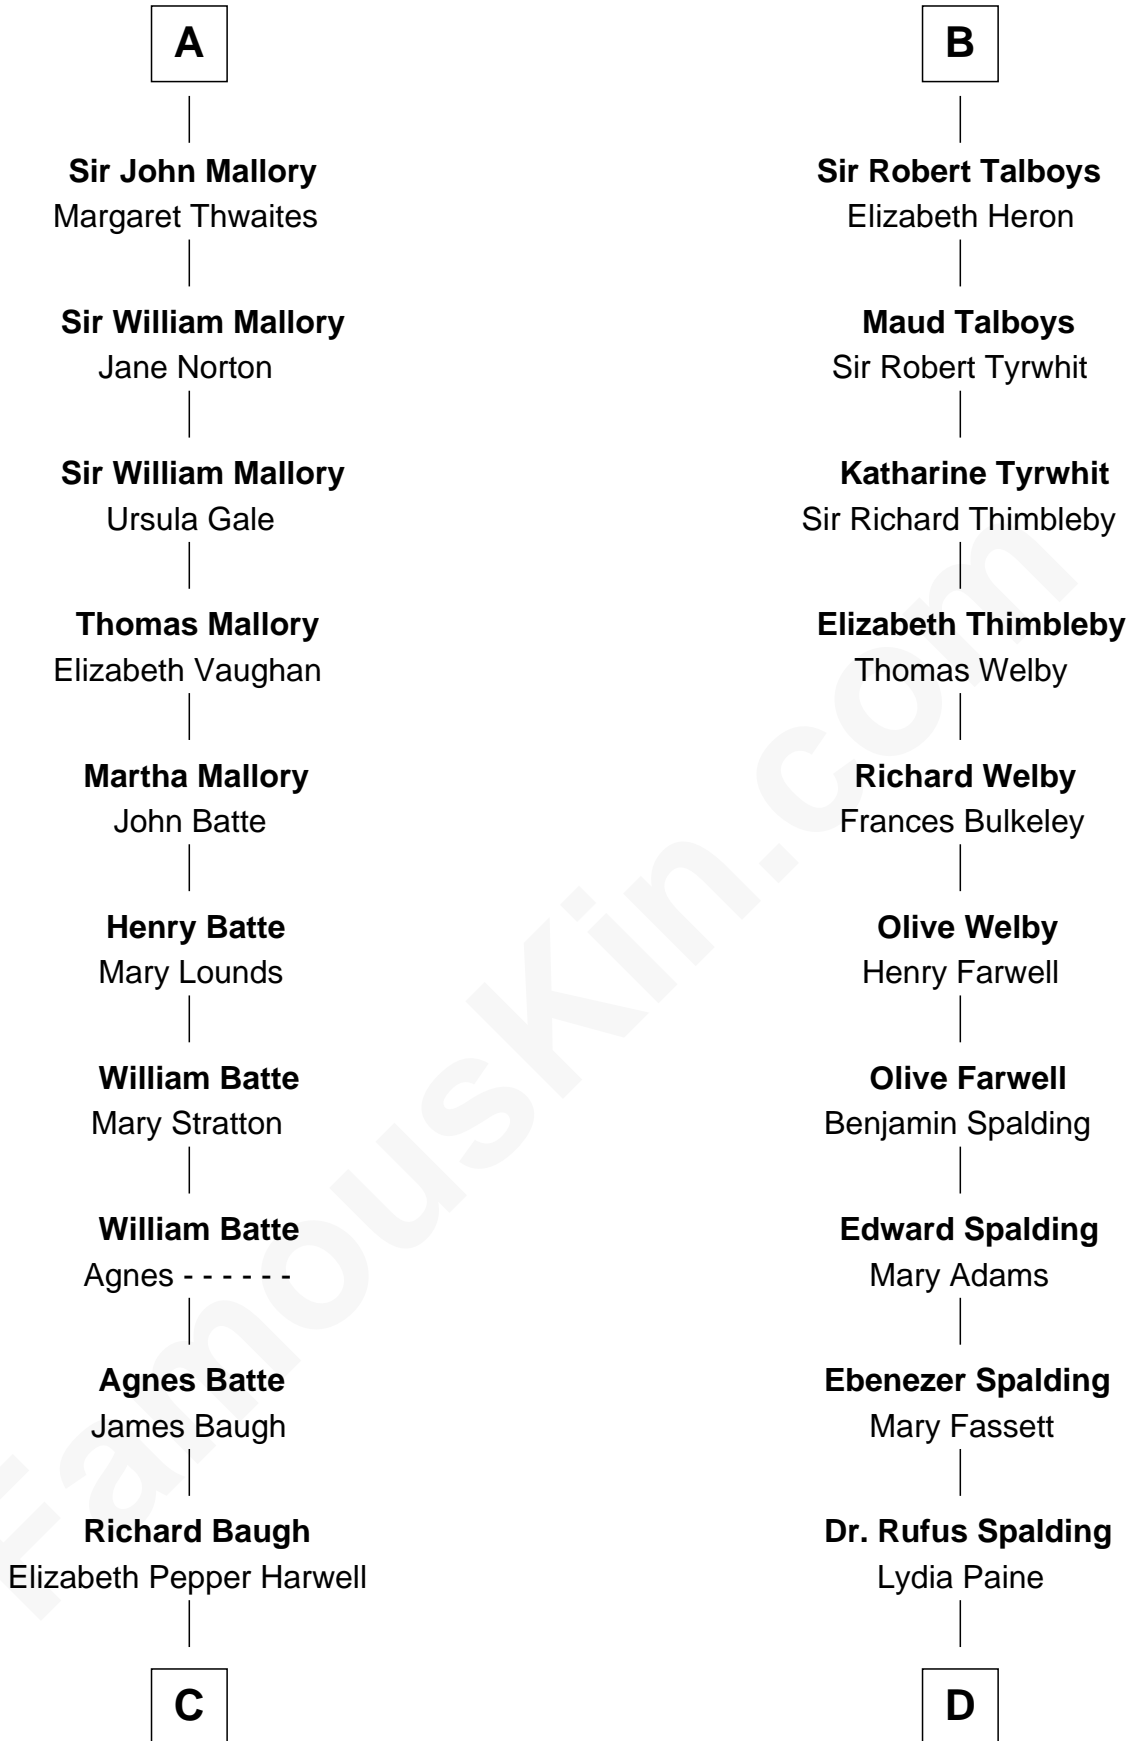

# FamousKin.com Relationship Chart of

**Liza Minnelli**

*Singer and Actress*

19th cousin 2 times removed of

**William Rufus Day**

*36th U.S. Secretary of State*

**C**

**John Aldridge Baugh**  
Mary Ann Marable

**Elizabeth Baugh**  
William Tecumseh Gumm

**Francis Avent Gumm**  
Ethel Marian Milne

**Frances Ethel Gumm**  
Vincent Minnelli

**Liza Minnelli**  
*Singer and Actress*

**D**

**Rufus Paine Spalding**  
Lucretia A. Swift

**Emily Swift Spalding**  
Luther Day

**William Rufus Day**  
*36th U.S. Secretary of State*