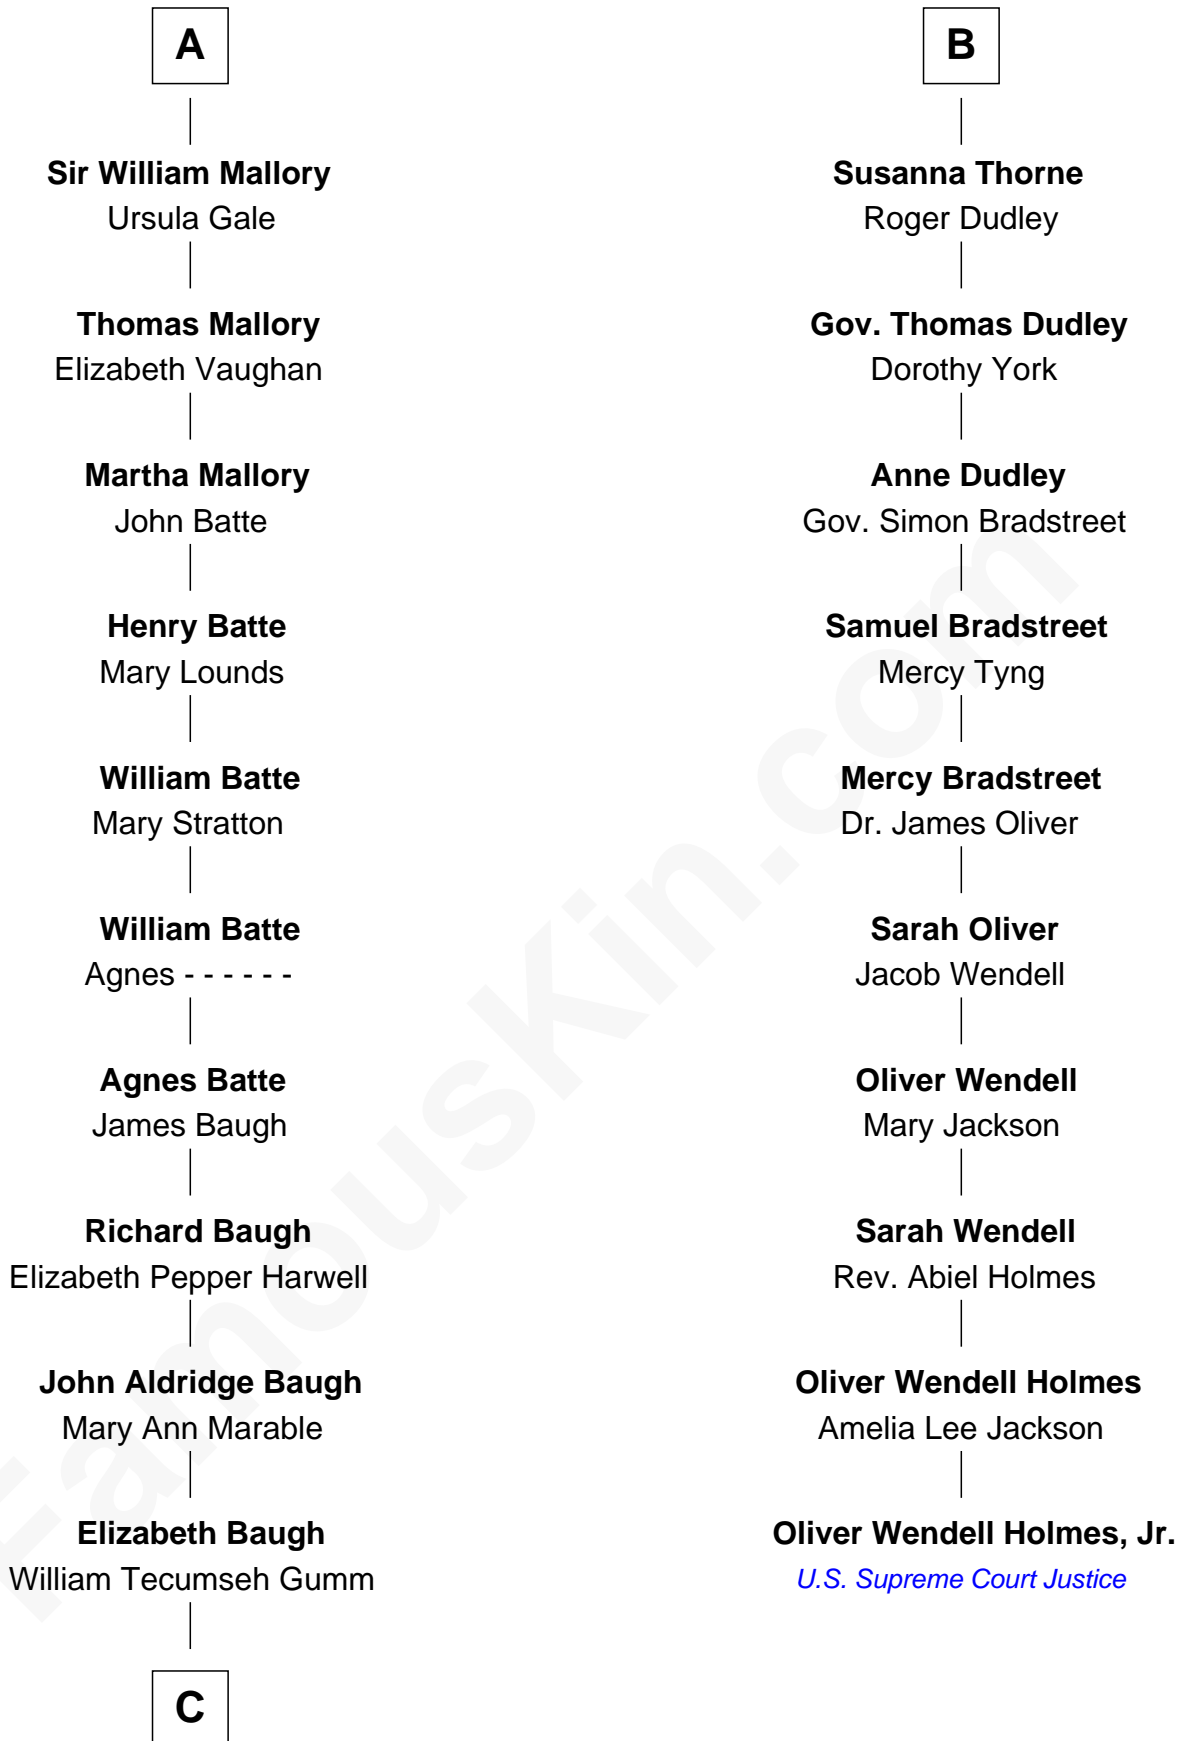

FamousKin.com Relationship Chart of

Liza Minnelli

Singer and Actress

16th cousin 3 times removed of

Oliver Wendell Holmes, Jr.

U.S. Supreme Court Justice

Sir John Grey

Avice Marmion

Joan Constable

Sir William Mallory

Sir John Mallory

Margaret Thwaites

Sir William Mallory

Jane Norton

A

Maud Grey

Sir Thomas Harcourt

Sir Thomas Harcourt

Jane Fraunceys

Sir Richard Harcourt

Edith St. Clair

Alice Harcourt

William Bessiles

Elizabeth Bessiles

Richard Fettiplace

Anne Fettiplace

Edward Purefoy

Mary Purefoy

Thomas Thorne

B

C

Francis Avent Gumm