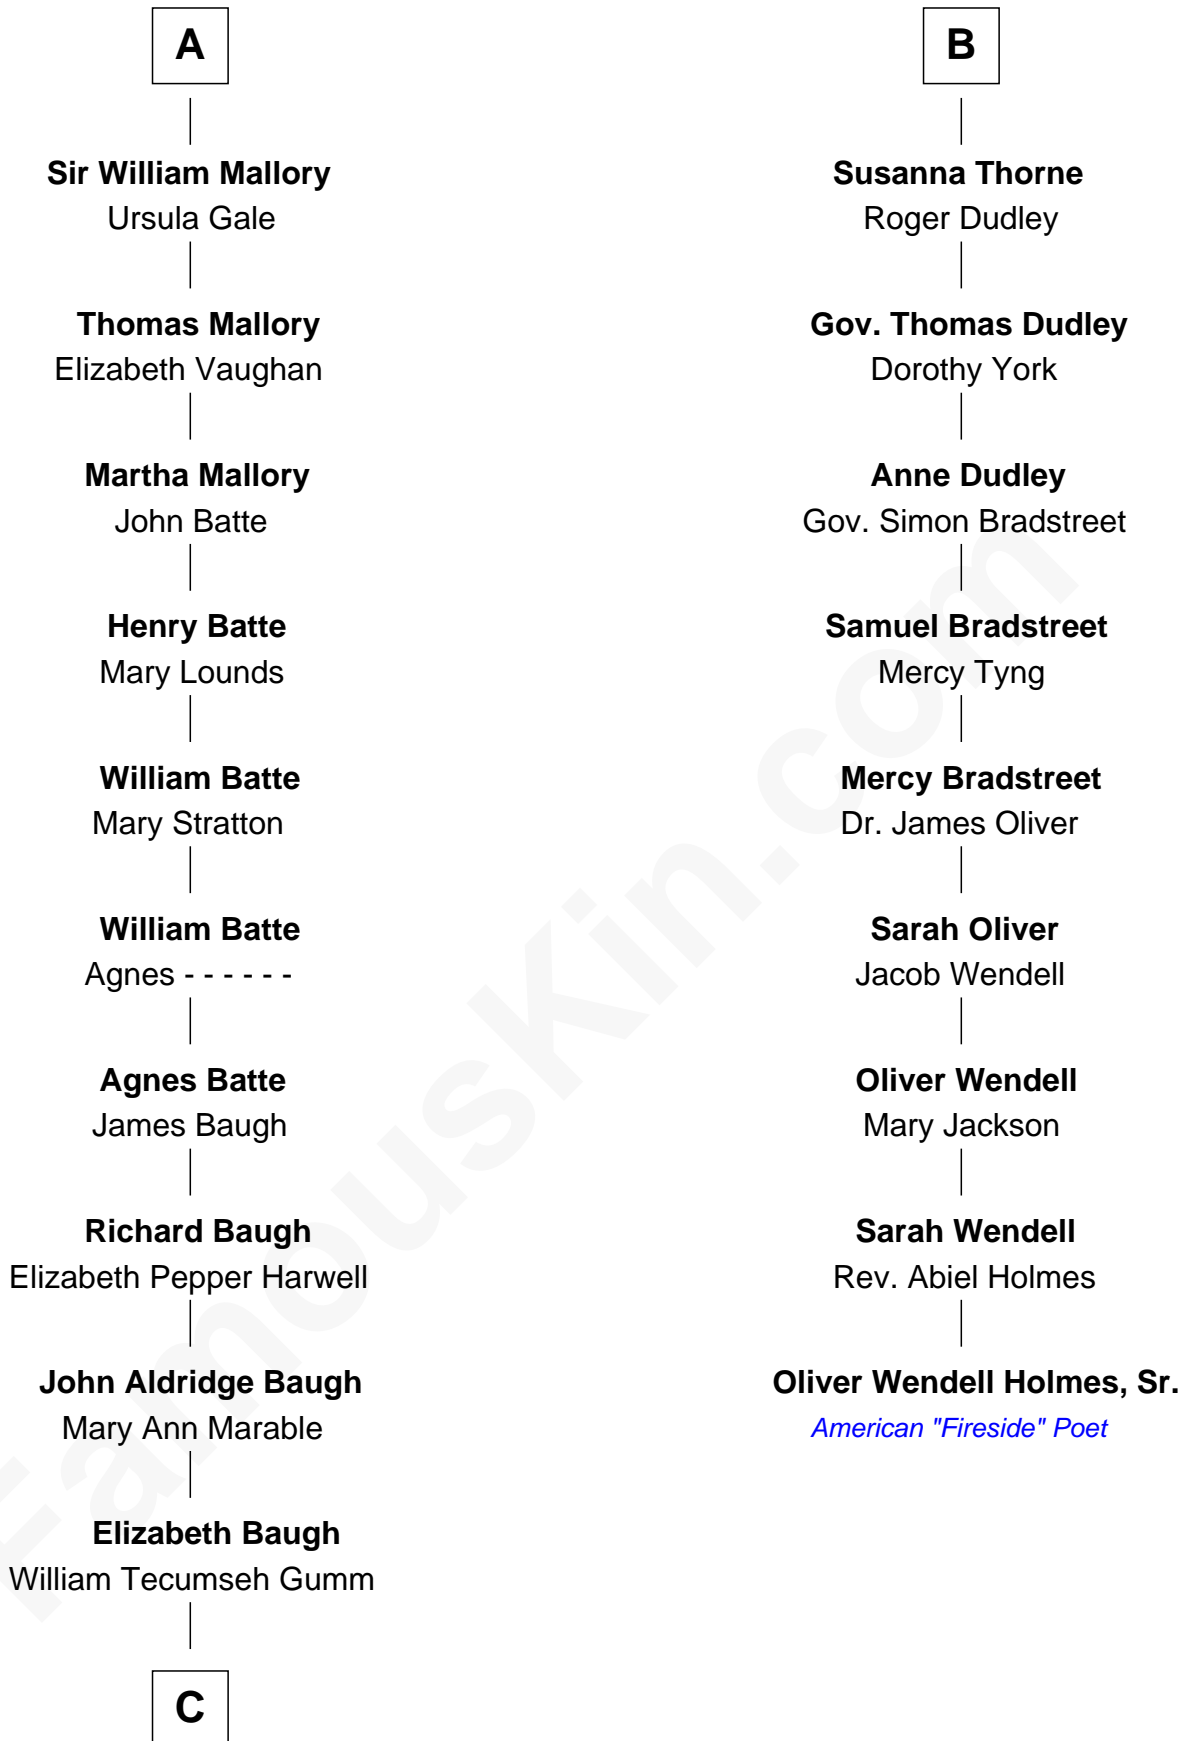

FamousKin.com Relationship Chart of

Liza Minnelli

Singer and Actress

15th cousin 4 times removed of

Oliver Wendell Holmes, Sr.

American "Fireside" Poet

Sir John Grey

Avice Marmion

Sir Robert Grey
Lora de St. Quintin

Elizabeth Grey
Henry FitzHugh

Sir William FitzHugh
Margery Willoughby

Lora FitzHugh
Sir John Constable

Joan Constable
Sir William Mallory

Sir John Mallory
Margaret Thwaites

Sir William Mallory
Jane Norton

A

Maud Grey

Sir Thomas Harcourt

Sir Thomas Harcourt
Jane Fraunceys

Sir Richard Harcourt
Edith St. Clair

Alice Harcourt
William Bessiles

Elizabeth Bessiles
Richard Fettiplace

Anne Fettiplace
Edward Purefoy

Mary Purefoy
Thomas Thorne

B

C

Francis Avent Gumm

Ethel Marian Milne

Frances Ethel Gumm

Vincent Minnelli