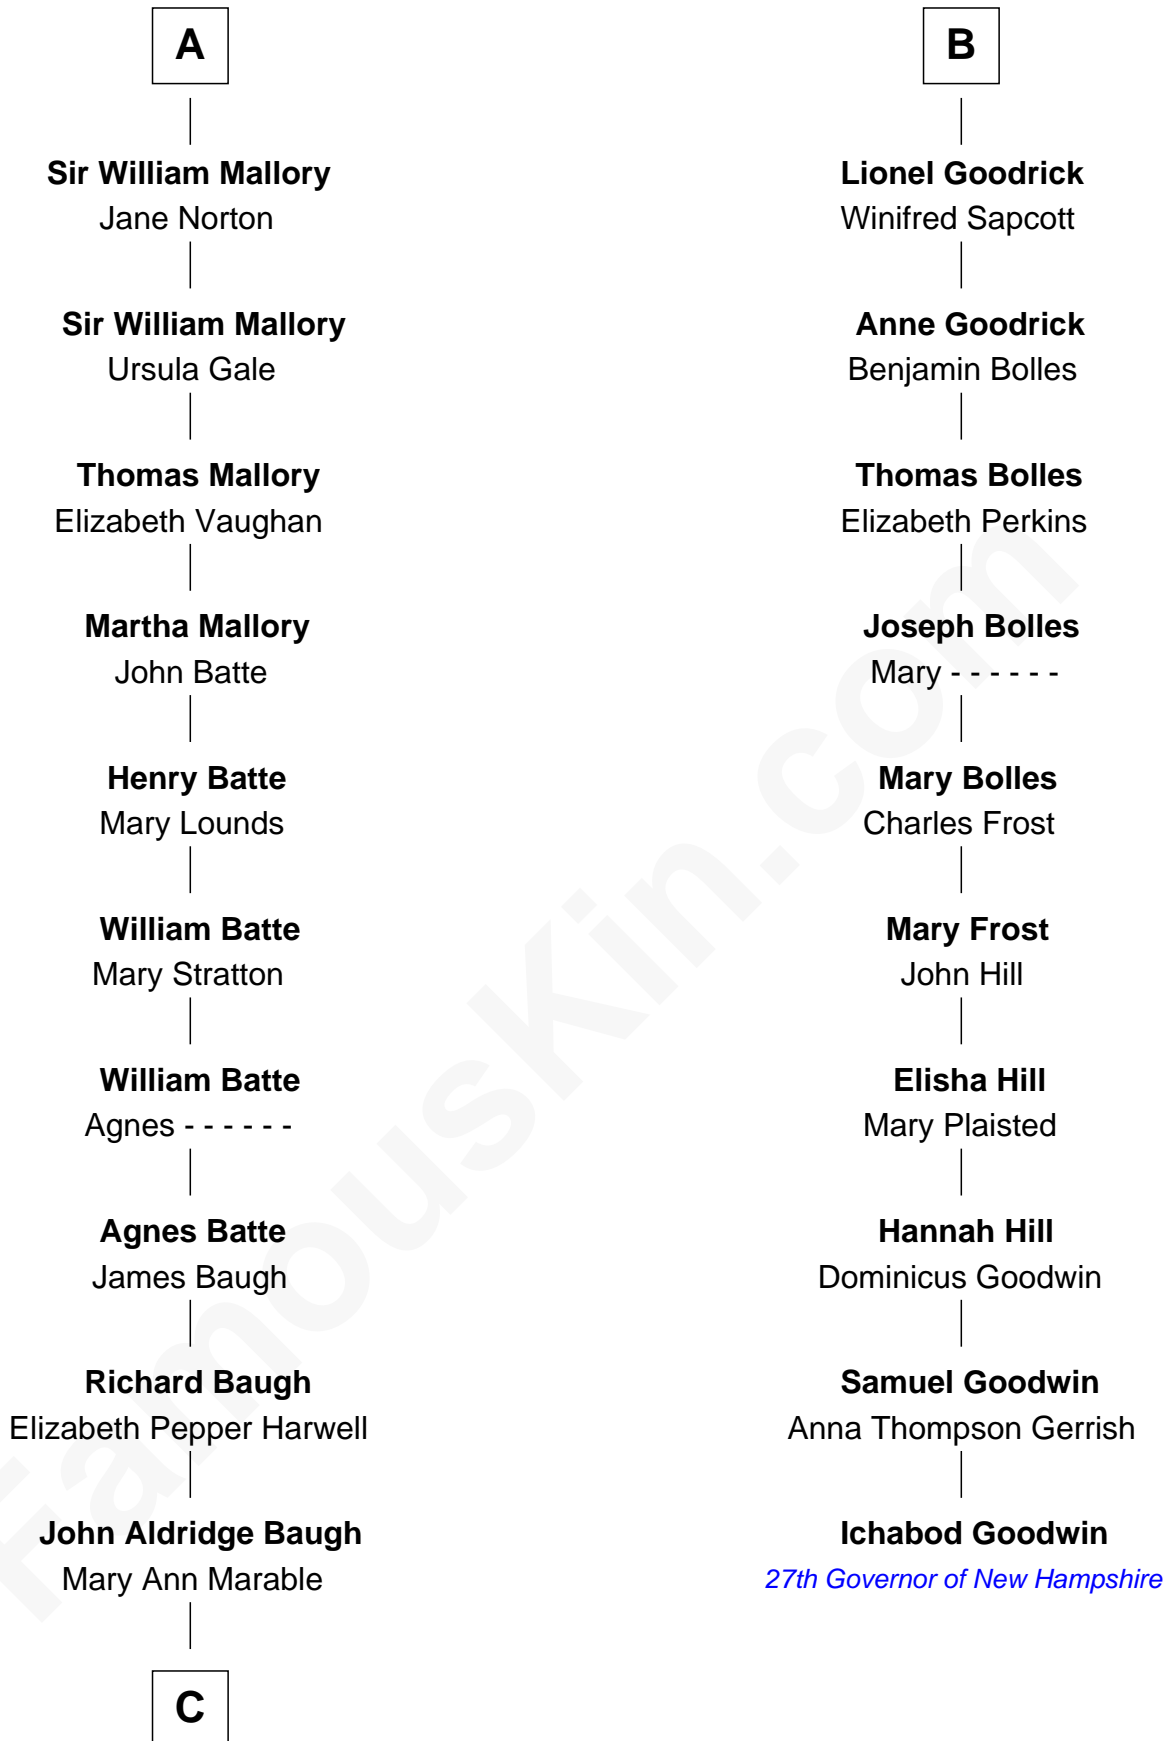

# FamousKin.com Relationship Chart of

**Liza Minnelli**

*Singer and Actress*

16th cousin 4 times removed of

**Ichabod Goodwin**

*27th Governor of New Hampshire*

**Sir Geoffrey le Scrope**

Ivetta de Ros

**C**

**Elizabeth Baugh**  
William Tecumseh Gumm

**Francis Avent Gumm**  
Ethel Marian Milne

**Frances Ethel Gumm**  
Vincent Minnelli

**Liza Minnelli**  
*Singer and Actress*