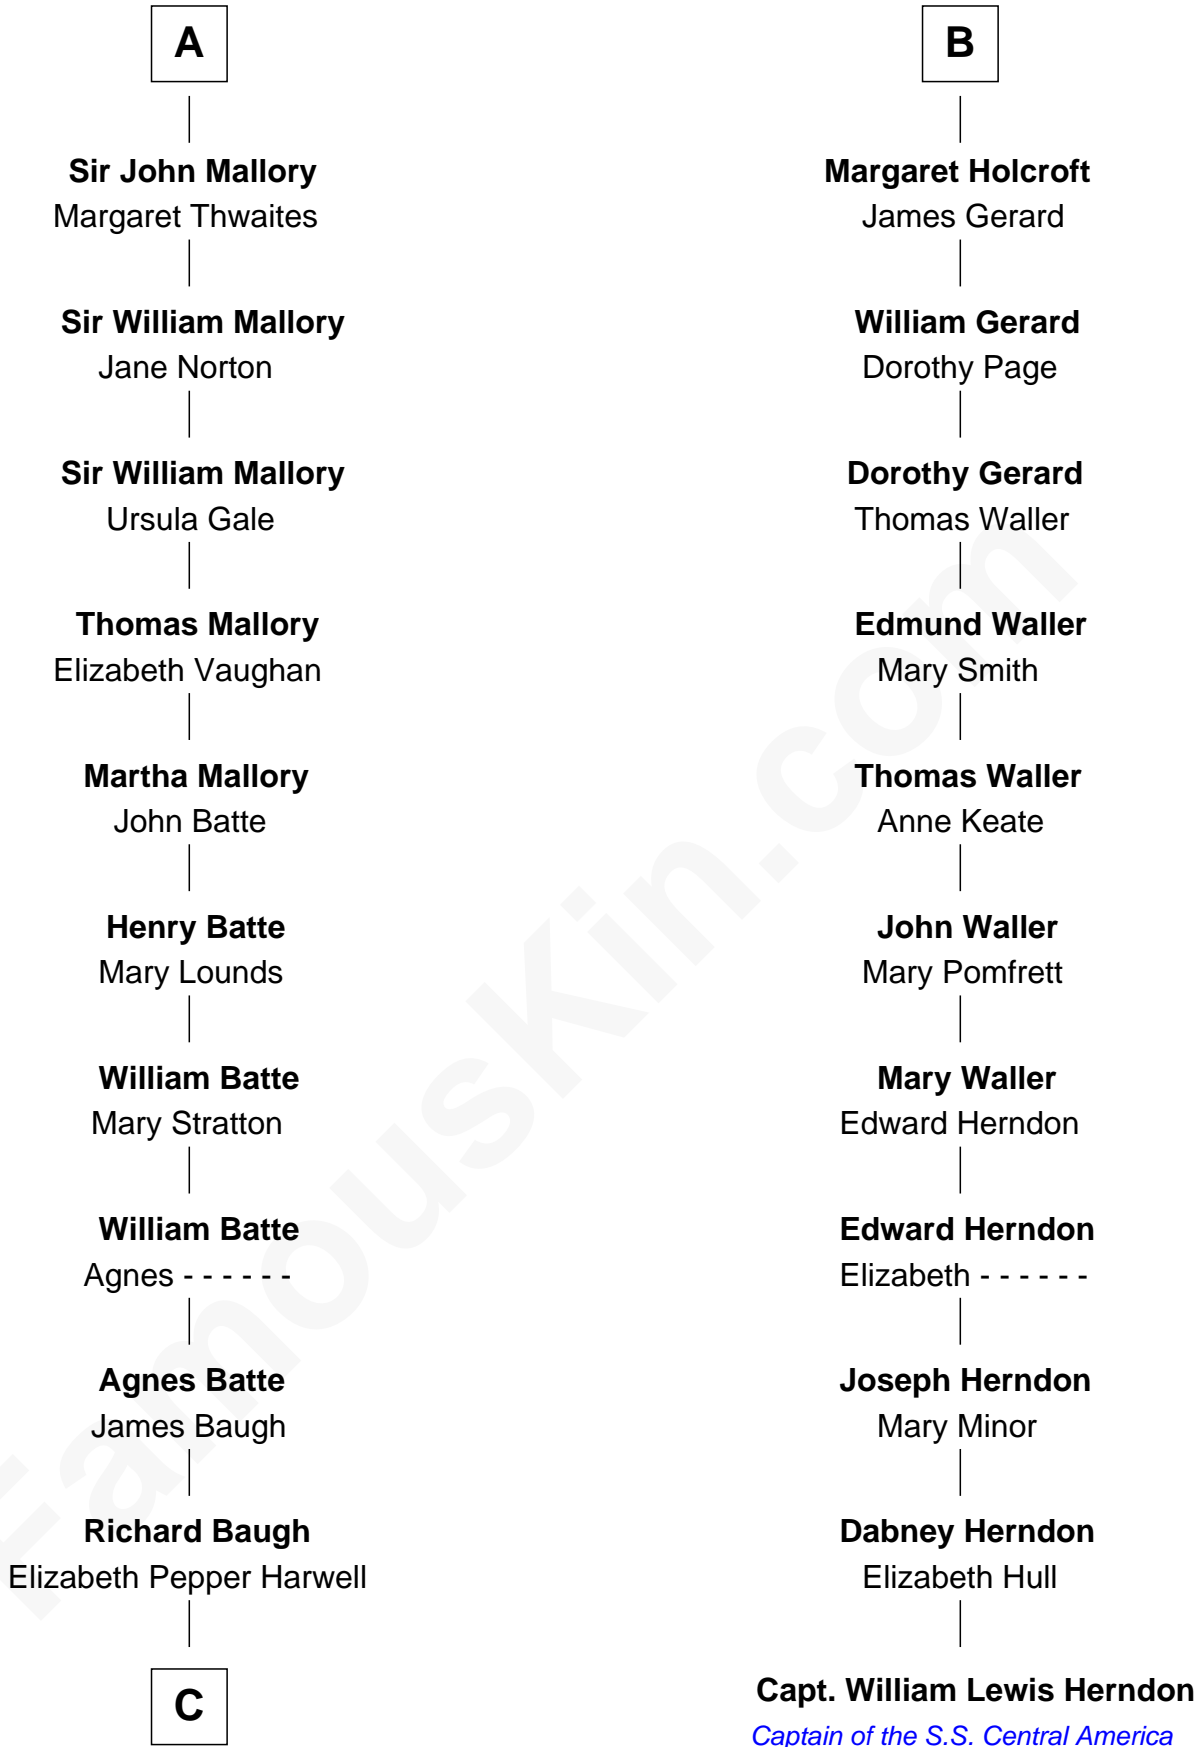

FamousKin.com Relationship Chart of

Liza Minnelli

Singer and Actress

17th cousin 4 times removed of

Capt. William Lewis Herndon

Captain of the ill fated S.S. Central America

C

John Aldridge Baugh

Mary Ann Marable

Elizabeth Baugh

William Tecumseh Gumm

Francis Avent Gumm

Ethel Marian Milne

Frances Ethel Gumm

Vincent Minnelli

Liza Minnelli