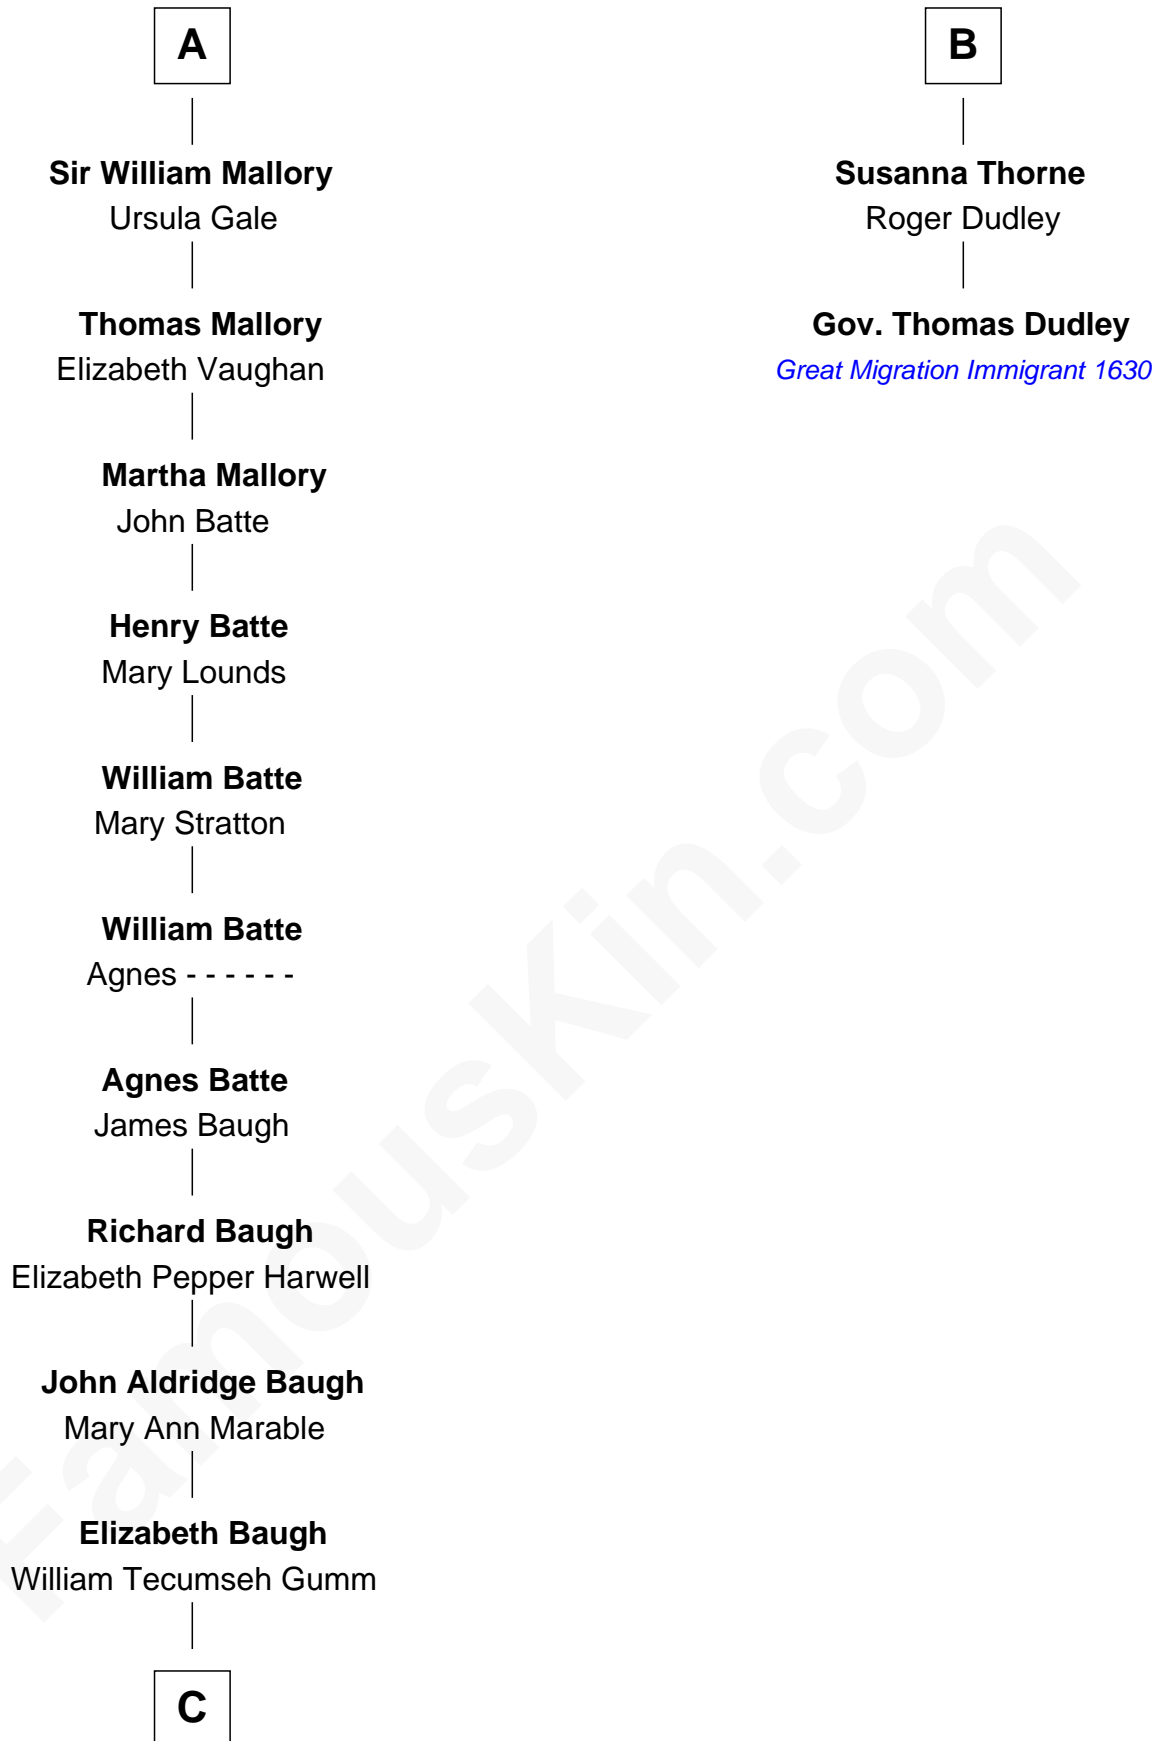

# FamousKin.com Relationship Chart of

**Liza Minnelli**

*Singer and Actress*

8th cousin 11 times removed of

**Gov. Thomas Dudley**

*(1576 - 1653) Great Migration Immigrant 1630*

**Sir John Grey**

Avice Marmion

**Sir Robert Grey**

Lora de St. Quintin

**Elizabeth Grey**

Henry FitzHugh

**Sir William FitzHugh**

Margery Willoughby

**Lora FitzHugh**

Sir John Constable

Sir Thomas Harcourt

**Sir Thomas Harcourt**

Jane Fraunceys

**Sir Richard Harcourt**

Edith St. Clair

**Alice Harcourt**

William Bessiles

**Elizabeth Bessiles**

Richard Fettiplace

**Anne Fettiplace**

Edward Purefoy

**Mary Purefoy**

Thomas Thorne

**B**

**C**

Francis Avent Gumm