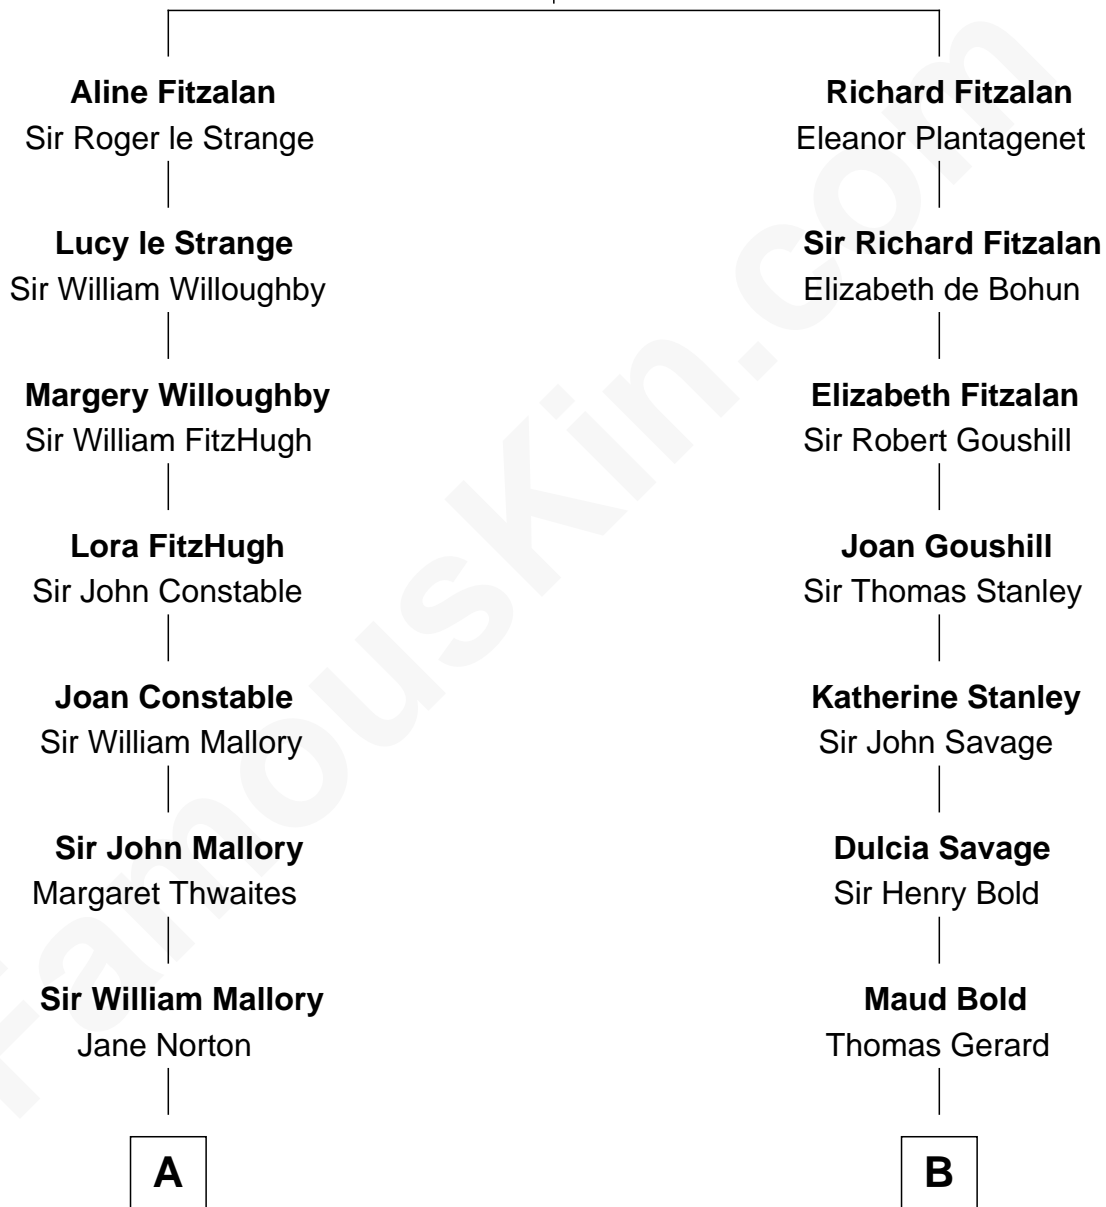

FamousKin.com Relationship Chart of

Liza Minnelli

Singer and Actress

13th cousin 6 times removed of

Richard Henry Lee

Signer of the Declaration of Independence

Edmund Fitzalan

Alice de Warenne

C

Francis Avent Gumm

Ethel Marian Milne

Frances Ethel Gumm

Vincent Minnelli

Liza Minnelli

Singer and Actress

FamousKin.com