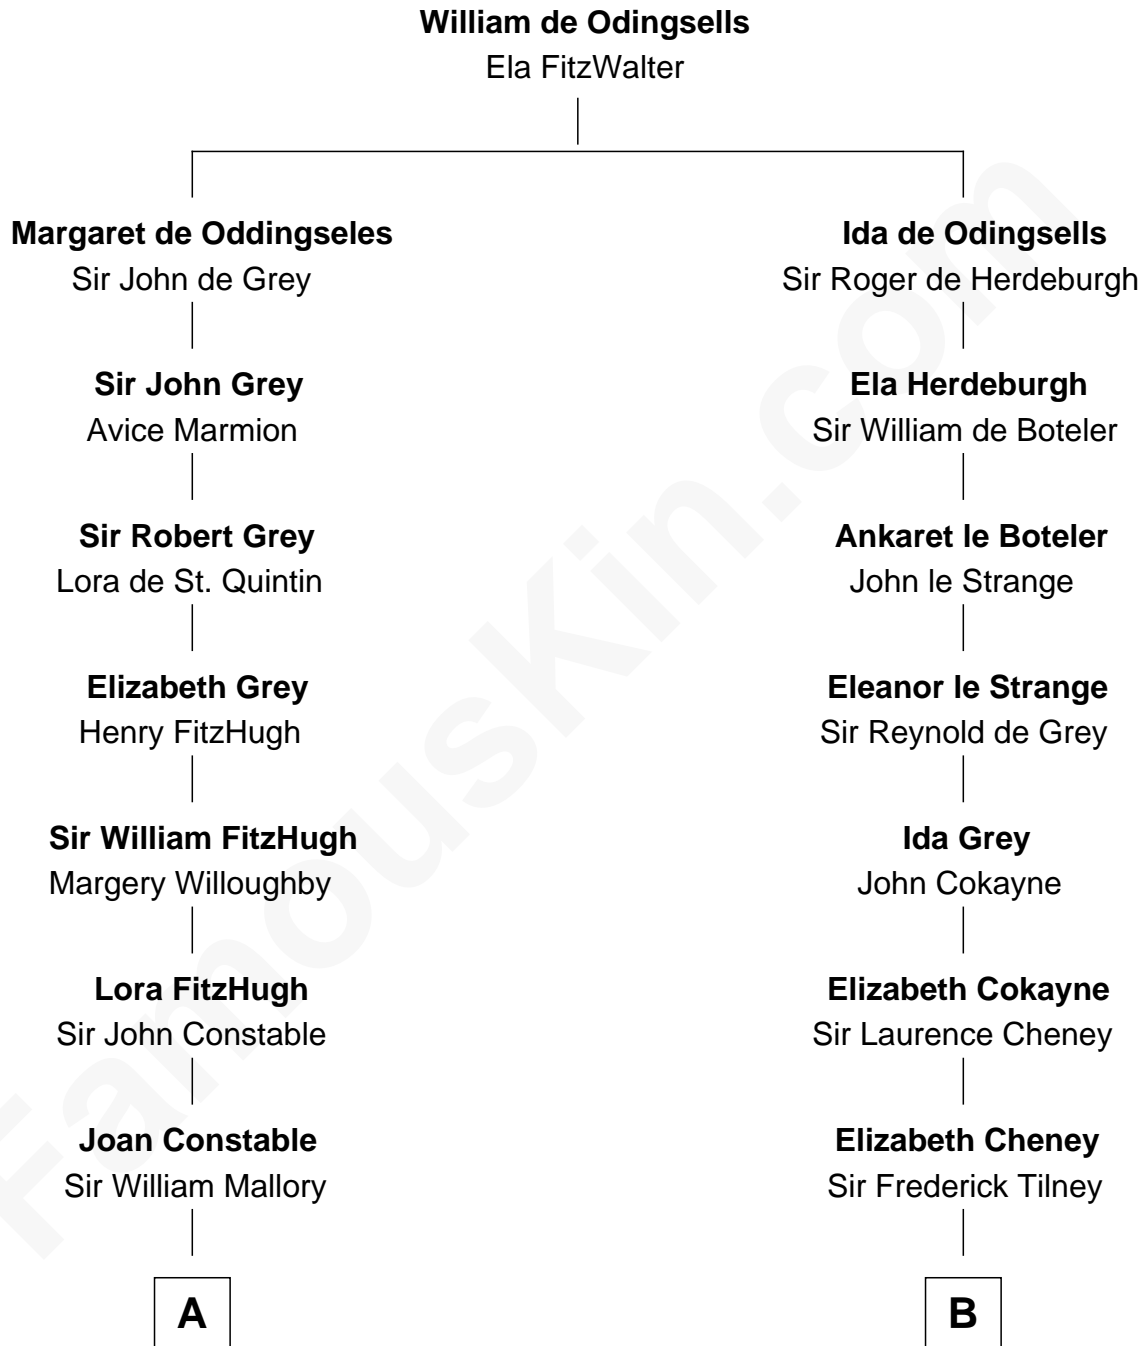

FamousKin.com Relationship Chart of

Liza Minnelli

Singer and Actress

9th cousin 12 times removed of

Anne Boleyn

2nd Wife of King Henry VIII

C

John Aldridge Baugh

Mary Ann Marable

Elizabeth Baugh

William Tecumseh Gumm

Francis Avent Gumm

Ethel Marian Milne

Frances Ethel Gumm

Vincent Minnelli

Liza Minnelli