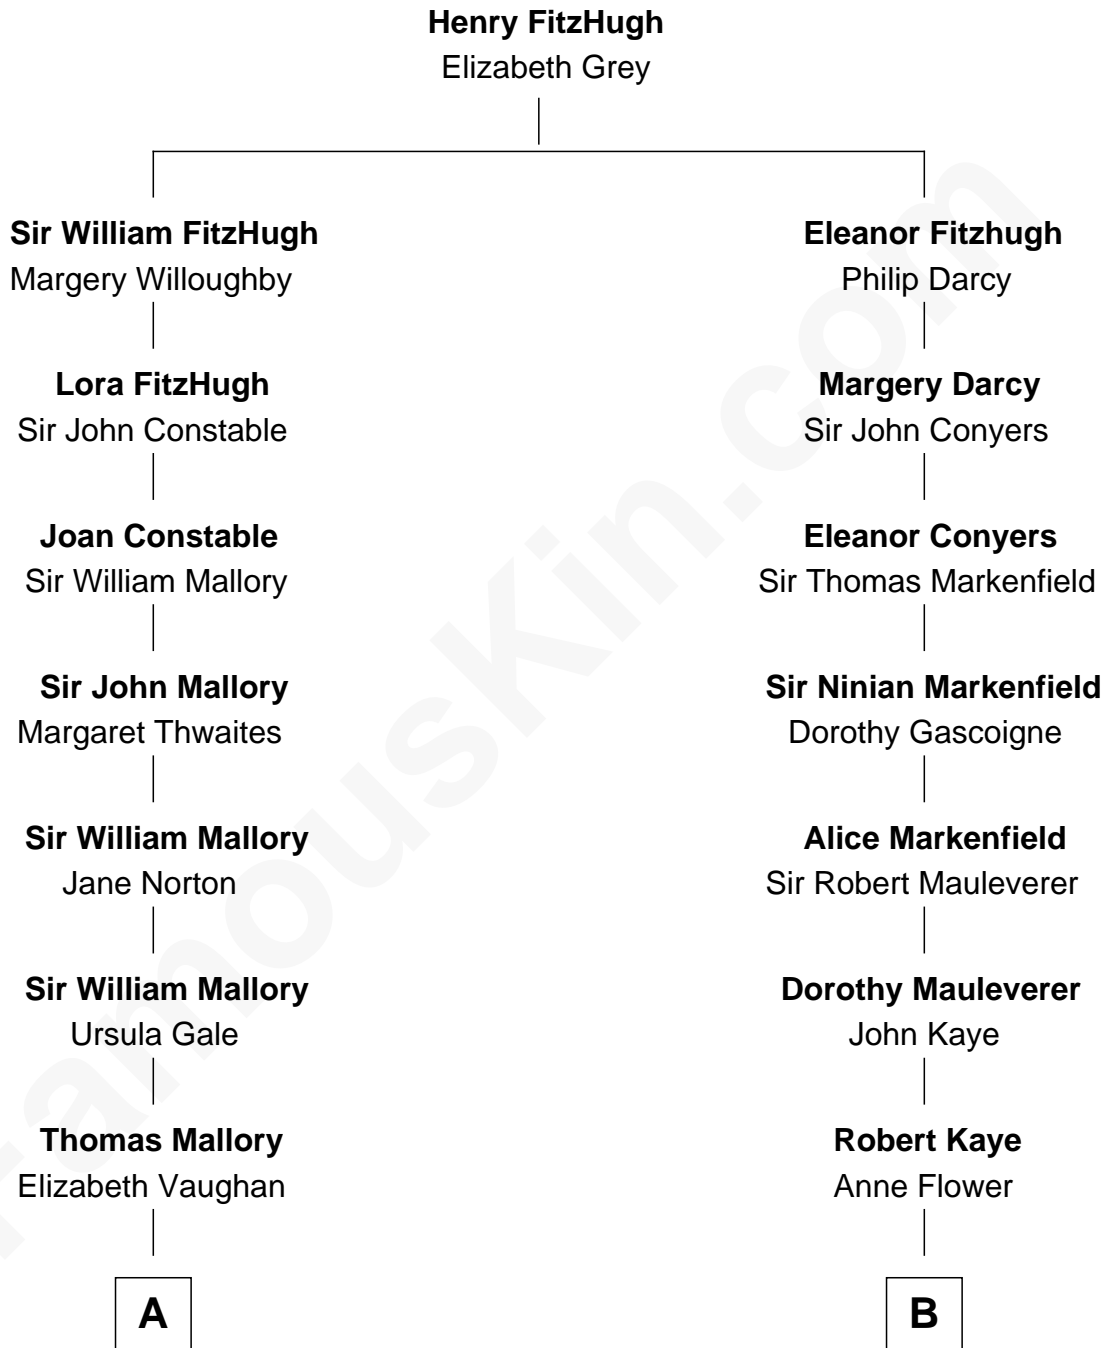

FamousKin.com Relationship Chart of

Liza Minnelli

Singer and Actress

17th cousin 1 time removed of

John Adams Morgan

1952 Olympic Sailing Gold Medalist

C

—
Catherine Frances Lovering Adams

Henry Sturgis Morgan

—
John Adams Morgan

Olympic Gold Medalist

FamousKin.com