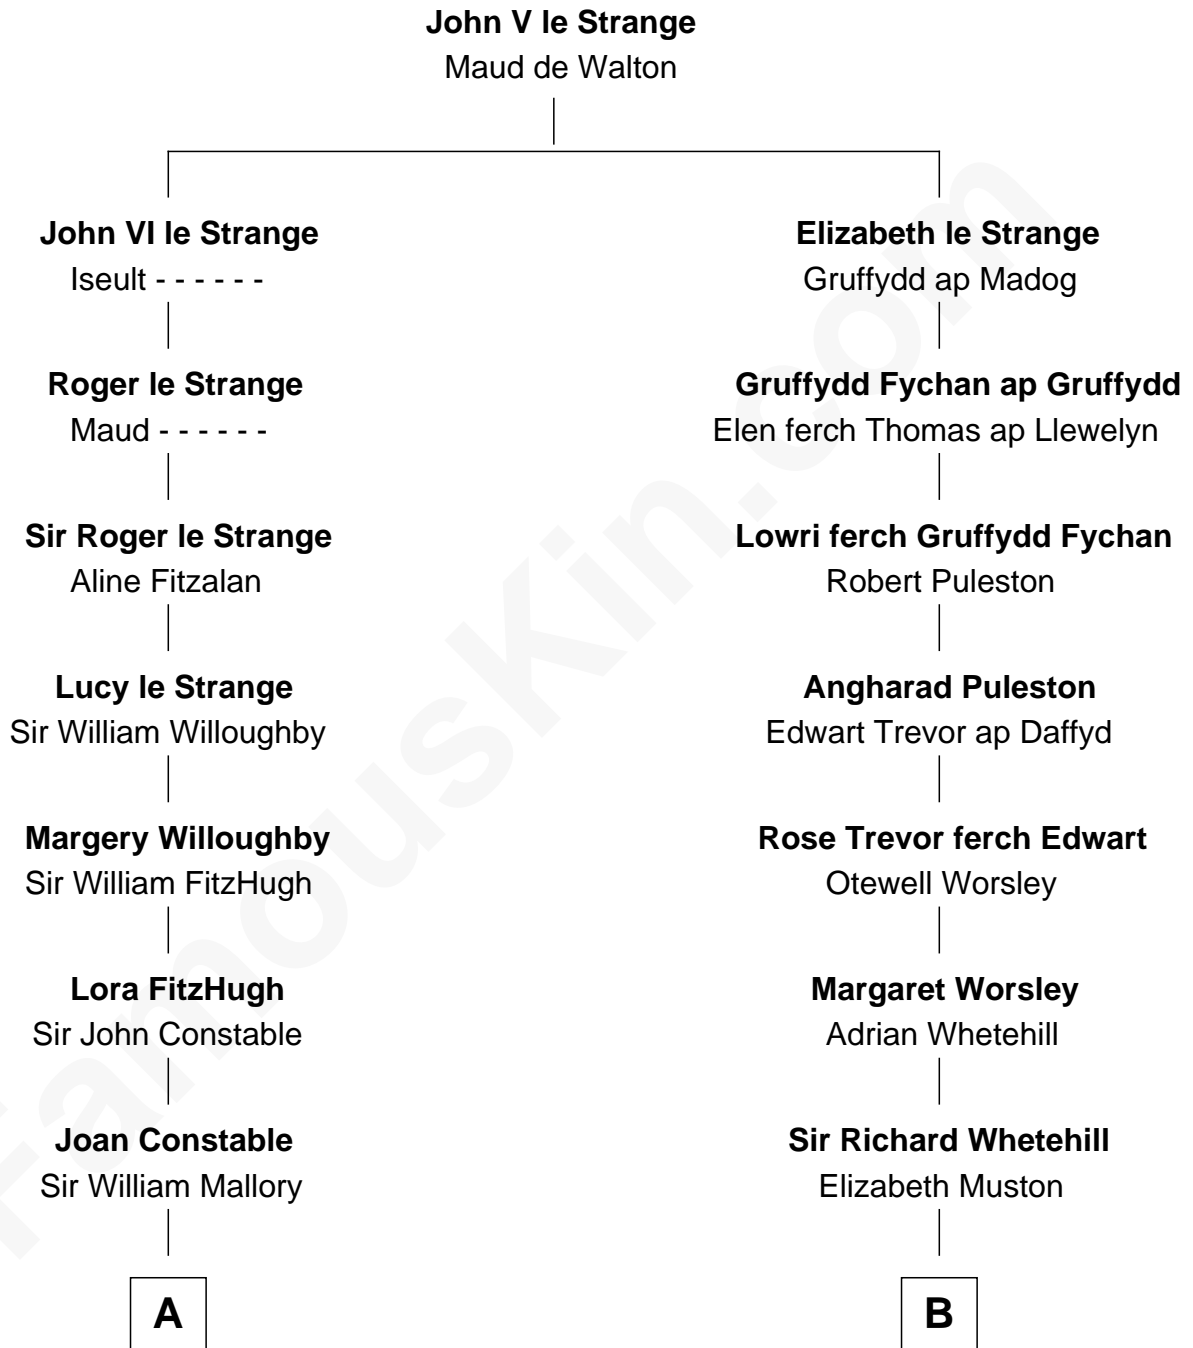

# FamousKin.com Relationship Chart of

**Liza Minnelli**

*Singer and Actress*

15th cousin 6 times removed of

**Jane (Appleton) Pierce**

*First Lady of President Franklin Pierce*

**C**

John Aldridge Baugh

Mary Ann Marable

Elizabeth Baugh

William Tecumseh Gumm

Francis Avent Gumm

Ethel Marian Milne

Frances Ethel Gumm

Vincent Minnelli

**Liza Minnelli**