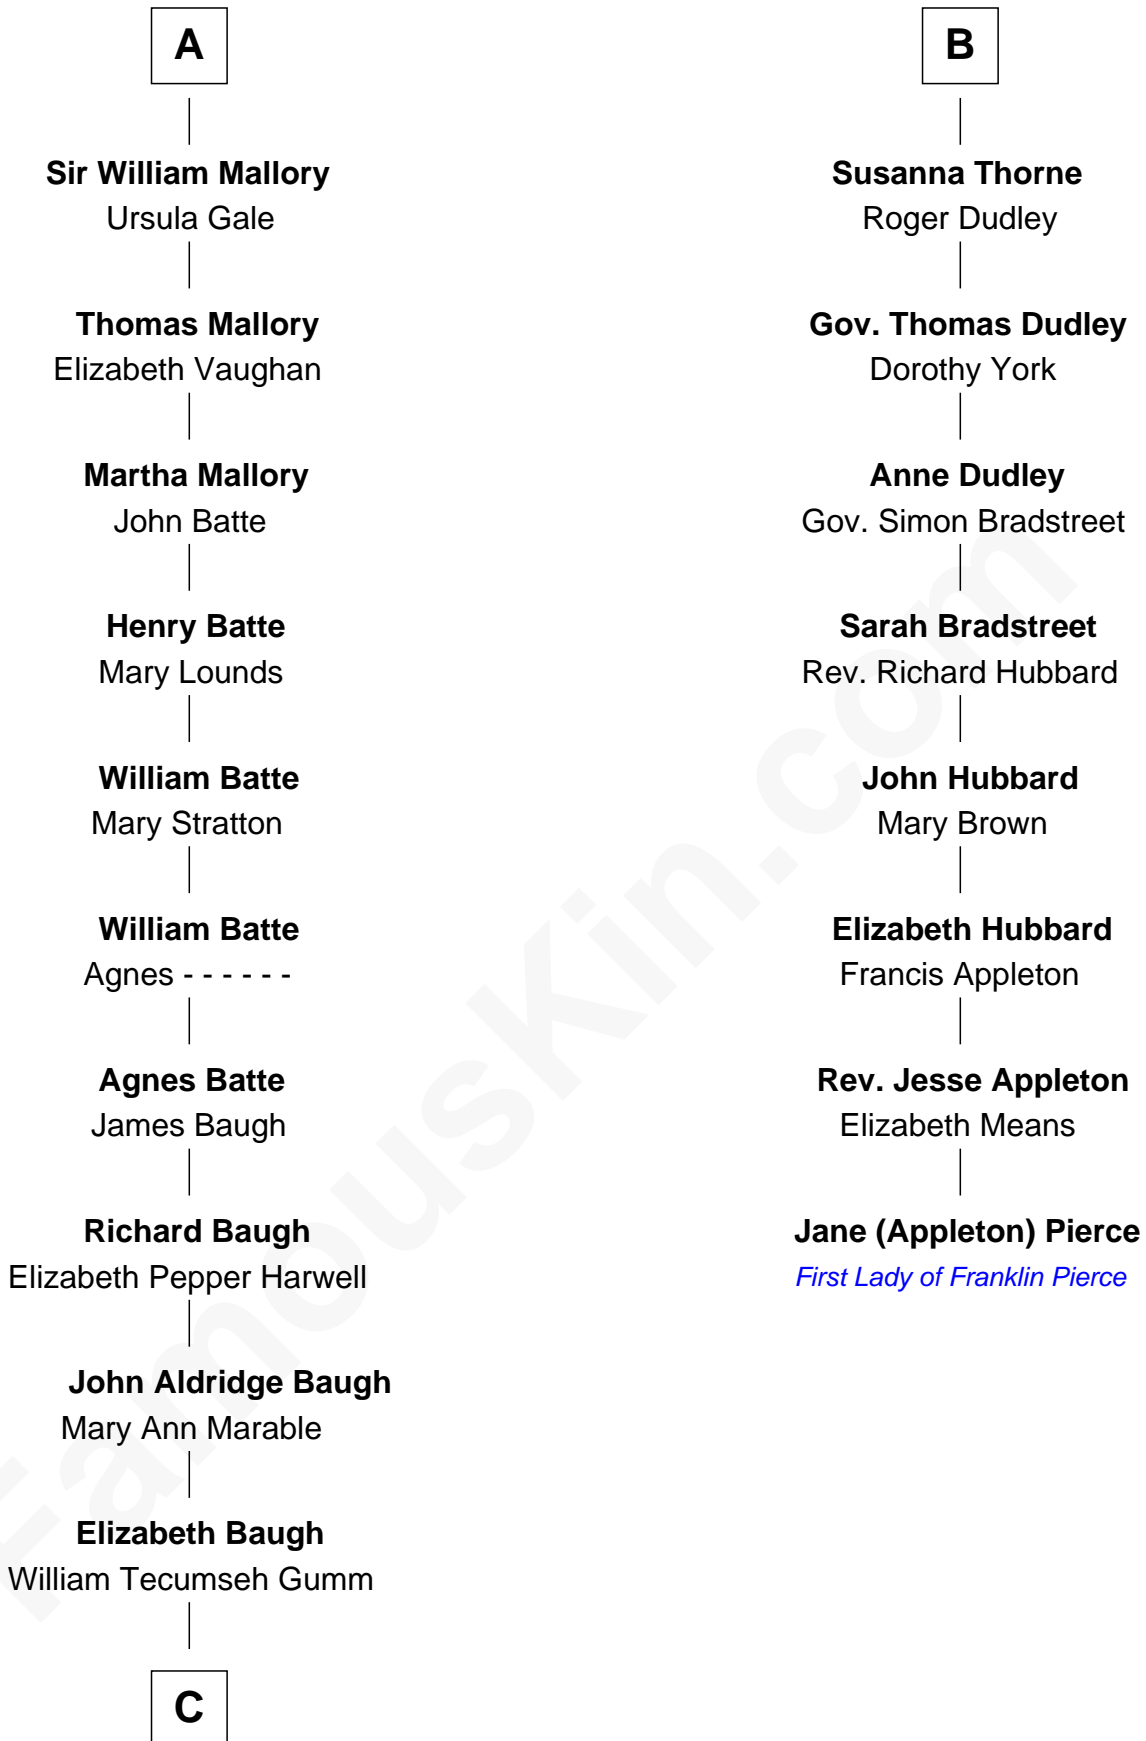

FamousKin.com Relationship Chart of

Liza Minnelli

Singer and Actress

14th cousin 5 times removed of

Jane (Appleton) Pierce

First Lady of President Franklin Pierce

Sir John Grey
Avice Marmion

Sir Robert Grey
Lora de St. Quintin

Elizabeth Grey
Henry FitzHugh

Sir William FitzHugh
Margery Willoughby

Lora FitzHugh
Sir John Constable

Joan Constable
Sir William Mallory

Sir John Mallory
Margaret Thwaites

Sir William Mallory
Jane Norton

A

Maud Grey

Sir Thomas Harcourt

Sir Thomas Harcourt
Jane Fraunceys

Sir Richard Harcourt
Edith St. Clair

Alice Harcourt
William Bessiles

Elizabeth Bessiles
Richard Fettiplace

Anne Fettiplace
Edward Purefoy

Mary Purefoy
Thomas Thorne

B

FamousKin.com