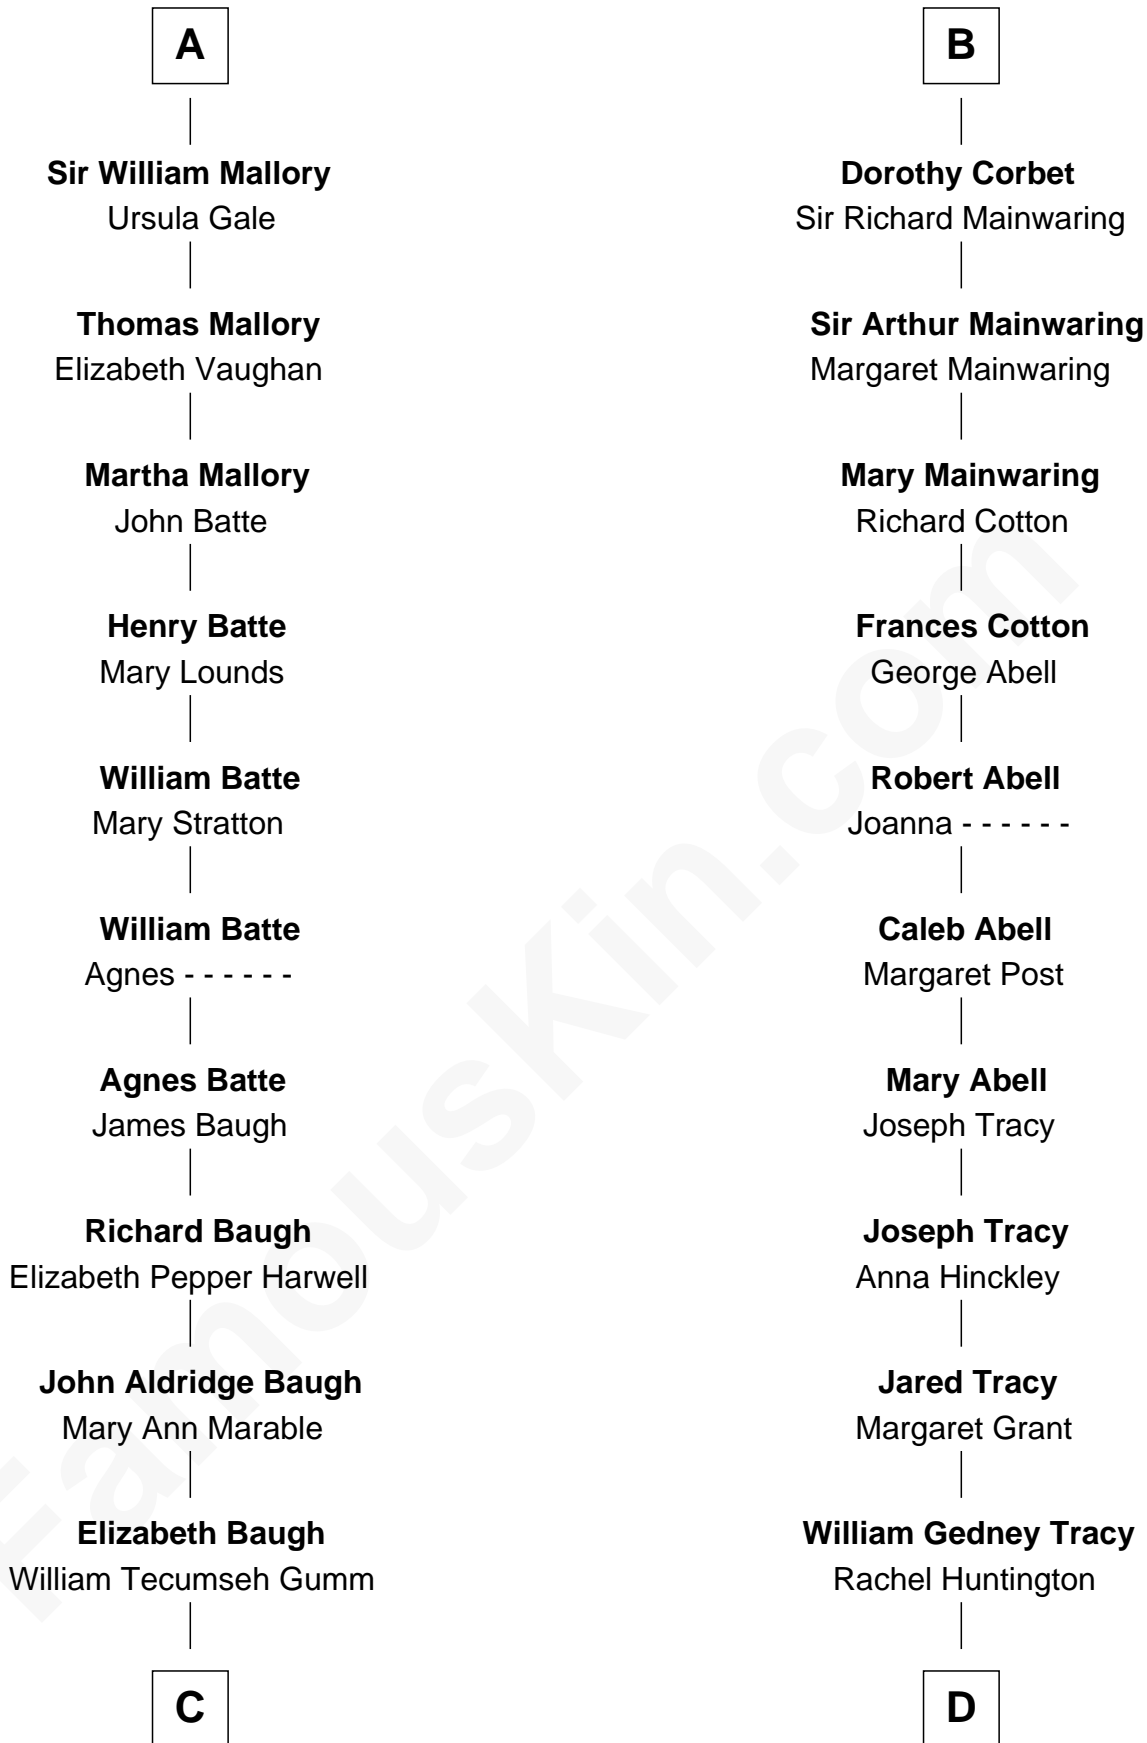

FamousKin.com Relationship Chart of

Liza Minnelli

Singer and Actress

19th cousin 1 time removed of

Henry Sturgis Morgan

Co-Founder of Morgan Stanley

Edmund Fitzalan

Alice de Warenne

C

Francis Avent Gumm
Ethel Marian Milne

Frances Ethel Gumm
Vincent Minnelli

Liza Minnelli
Singer and Actress

D

Charles F. Tracy
Louisa Kirkland

Frances Louisa Tracy
John Pierpont Morgan

John Pierpont Morgan
Jane Norton Grew