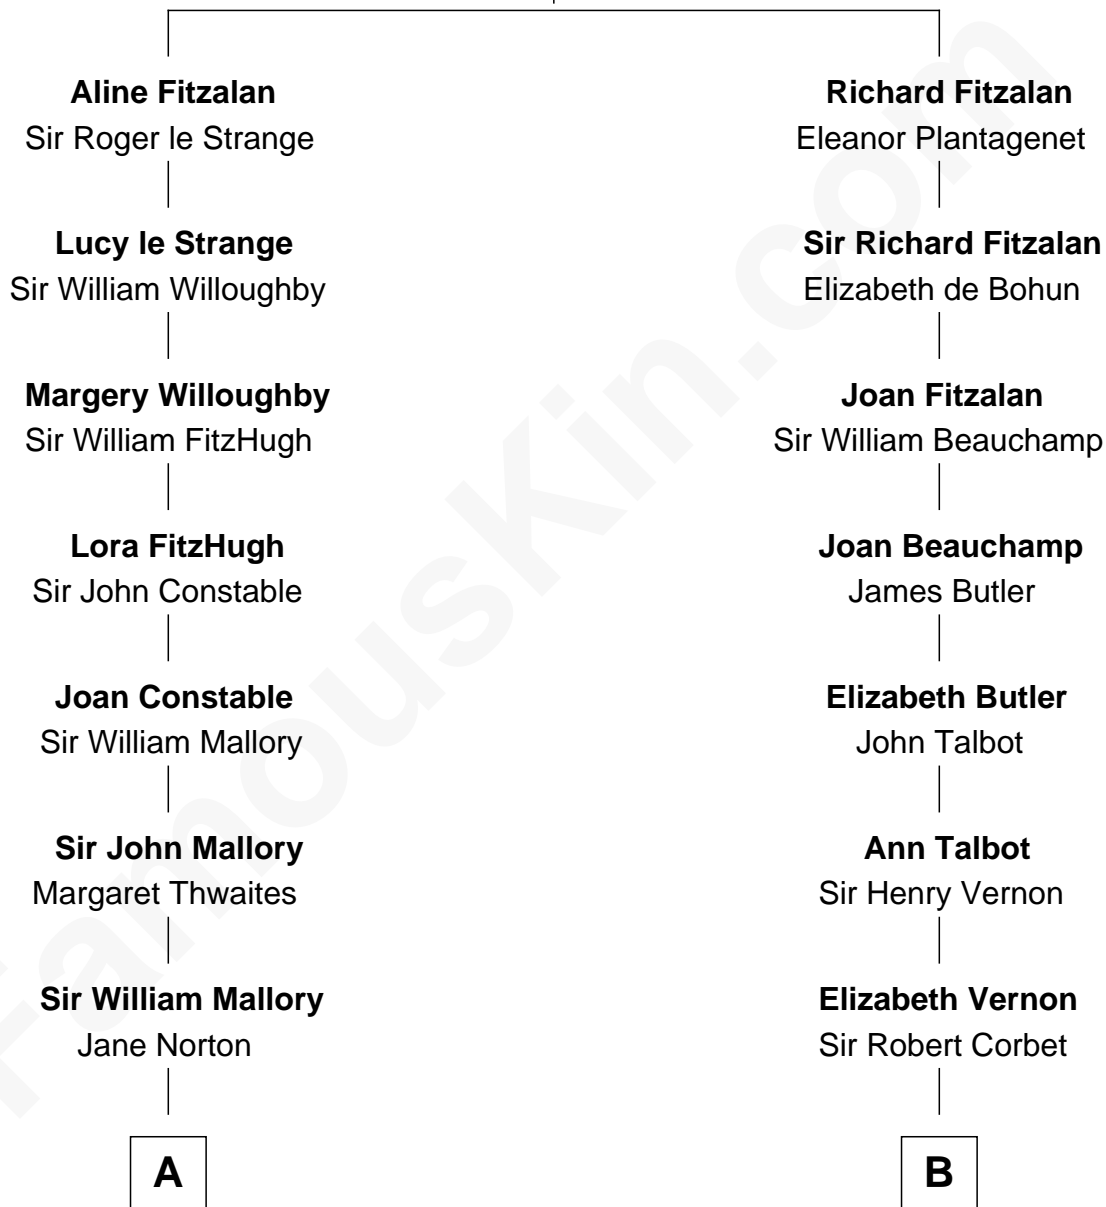

FamousKin.com Relationship Chart of

Liza Minnelli

Singer and Actress

19th cousin 1 time removed of

Henry Sturgis Morgan

Co-Founder of Morgan Stanley

Edmund Fitzalan

Alice de Warenne

C

Francis Avent Gumm
Ethel Marian Milne

Frances Ethel Gumm
Vincent Minnelli

Liza Minnelli
Singer and Actress

D

Charles F. Tracy
Louisa Kirkland

Frances Louisa Tracy
John Pierpont Morgan

John Pierpont Morgan
Jane Norton Grew