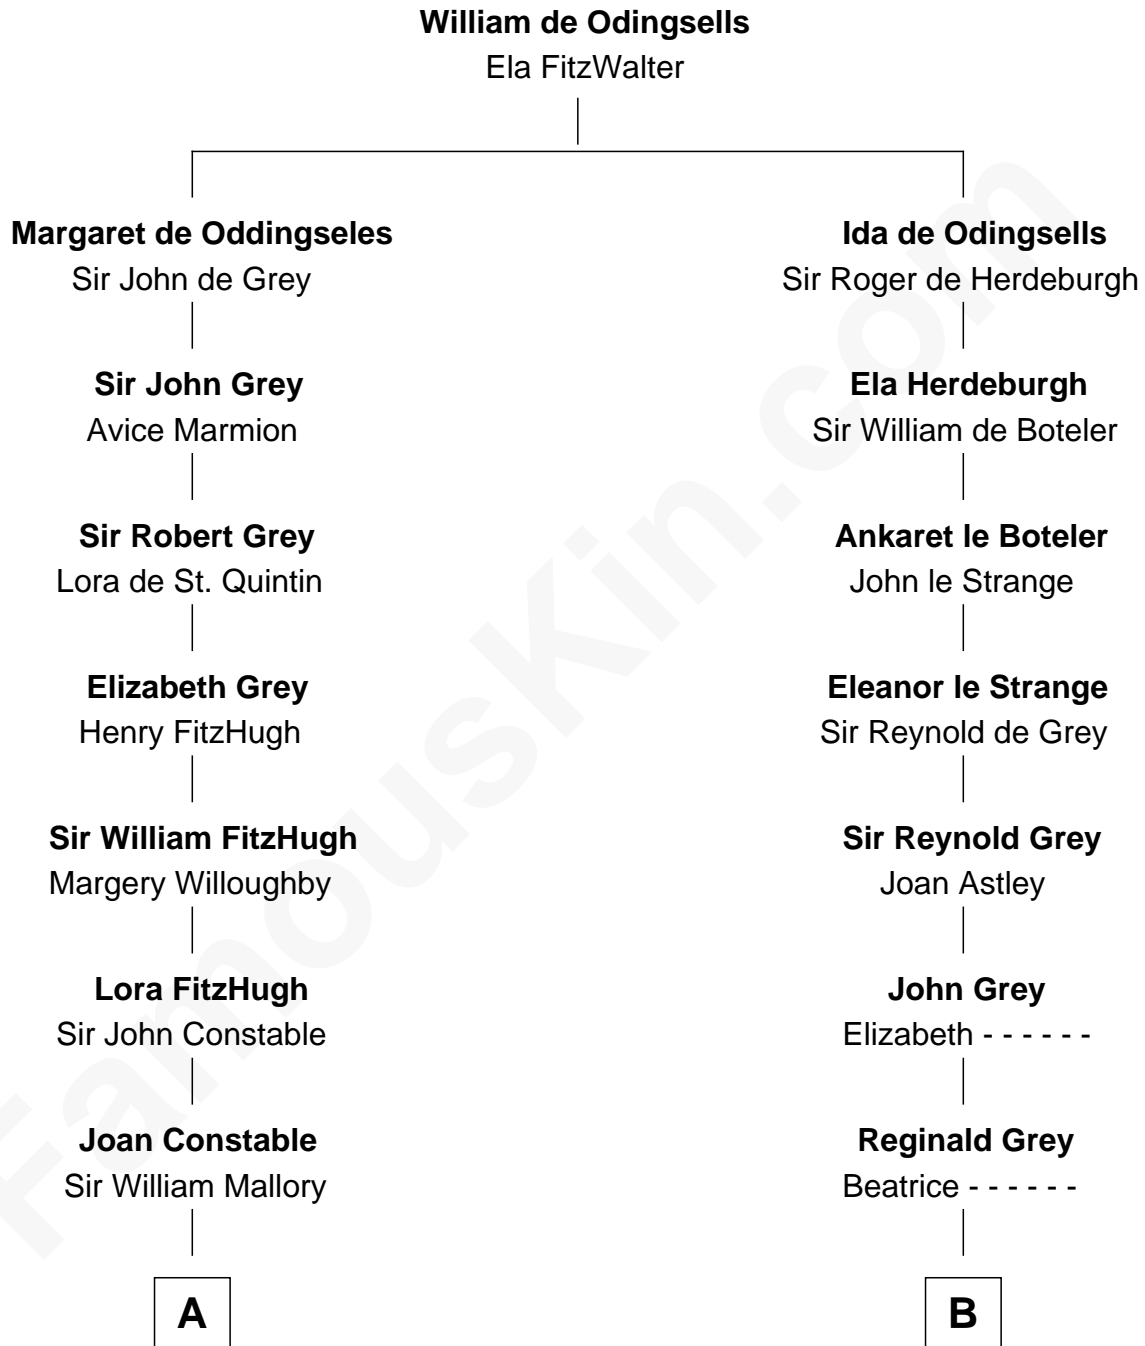

FamousKin.com Relationship Chart of

Liza Minnelli

Singer and Actress

21st cousin of

Henry Sturgis Morgan

Co-Founder of Morgan Stanley

C

John Aldridge Baugh

Mary Ann Marable

Elizabeth Baugh

William Tecumseh Gumm

Francis Avent Gumm

Ethel Marian Milne

Frances Ethel Gumm

Vincent Minnelli

Liza Minnelli