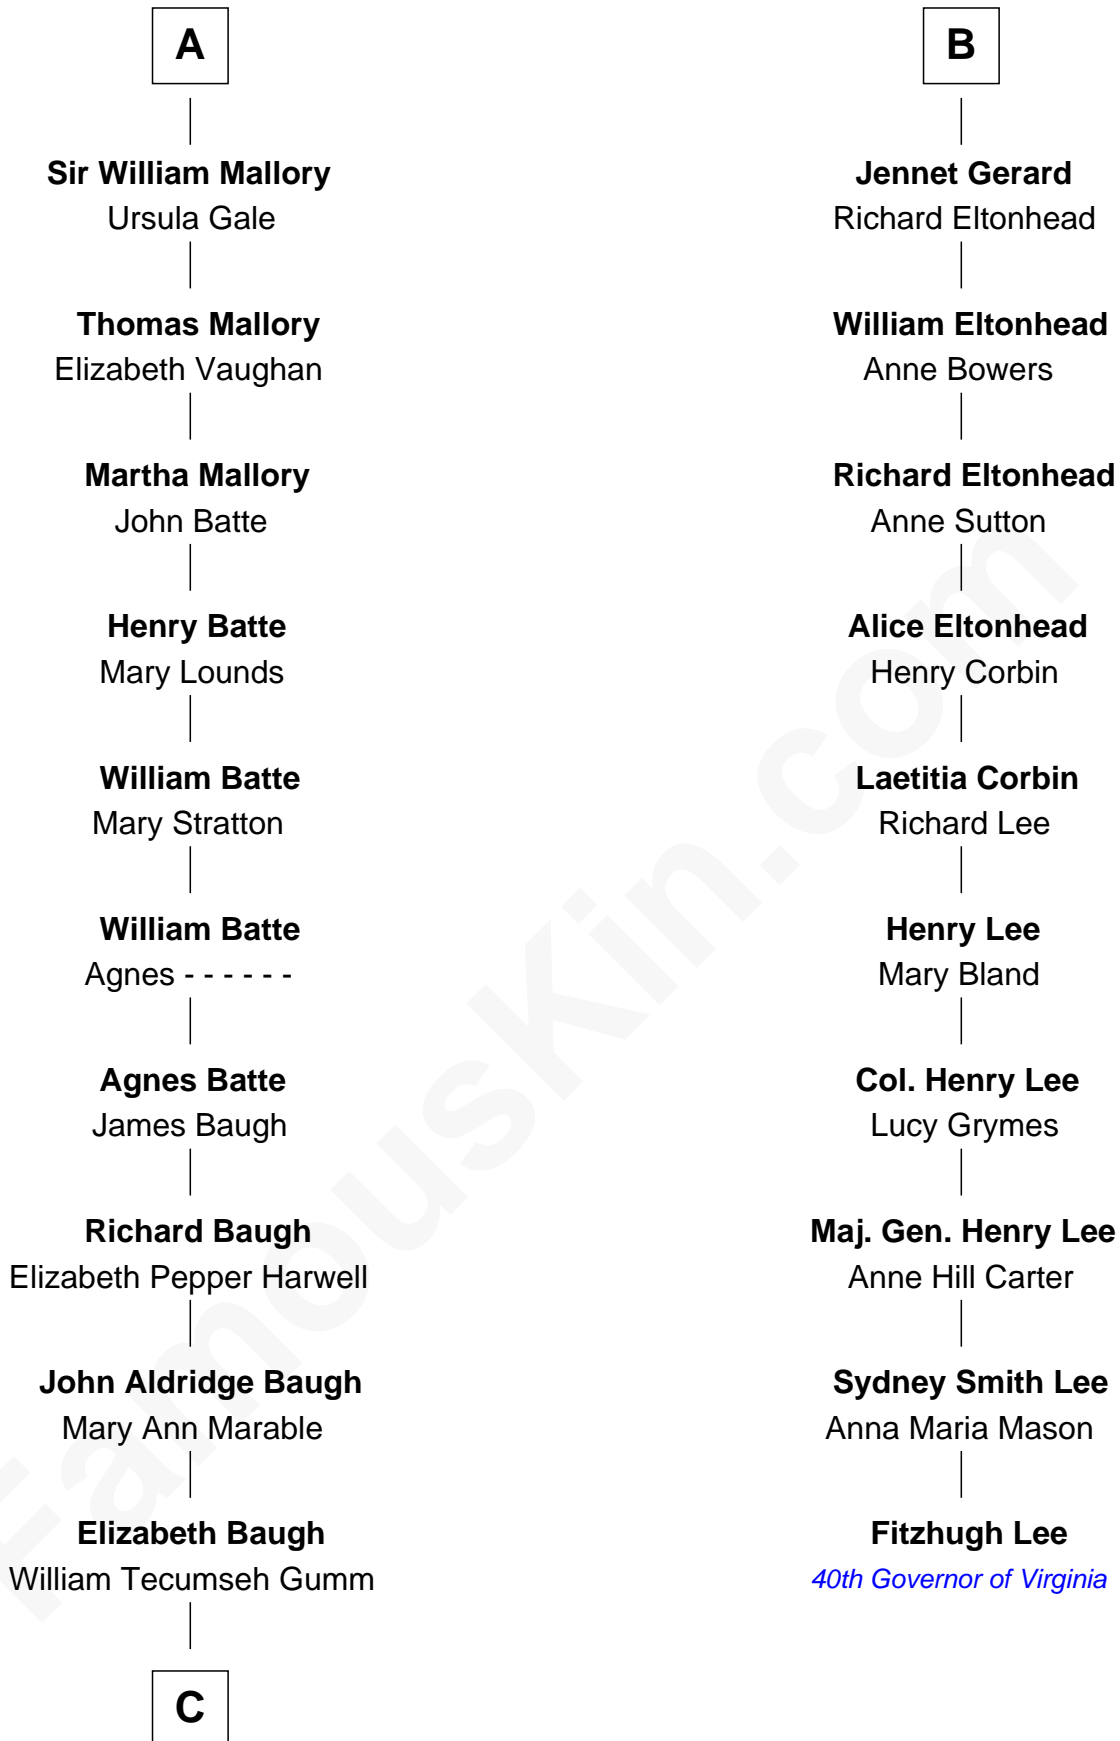

FamousKin.com Relationship Chart of

Liza Minnelli

Singer and Actress

16th cousin 3 times removed of

Fitzhugh Lee

40th Governor of Virginia

Edmund Fitzalan

Alice de Warenne

Joan Constable

Sir William Mallory

Sir John Mallory

Margaret Thwaites

Sir William Mallory

Jane Norton

A

Richard Fitzalan

Eleanor Plantagenet

Sir Richard Fitzalan

Elizabeth de Bohun

Elizabeth Fitzalan

Sir Robert Goushill

Joan Goushill

Sir Thomas Stanley

Katherine Stanley

Sir John Savage

Dulcia Savage

Sir Henry Bold

Maud Bold

Thomas Gerard

B

C

Francis Avent Gumm