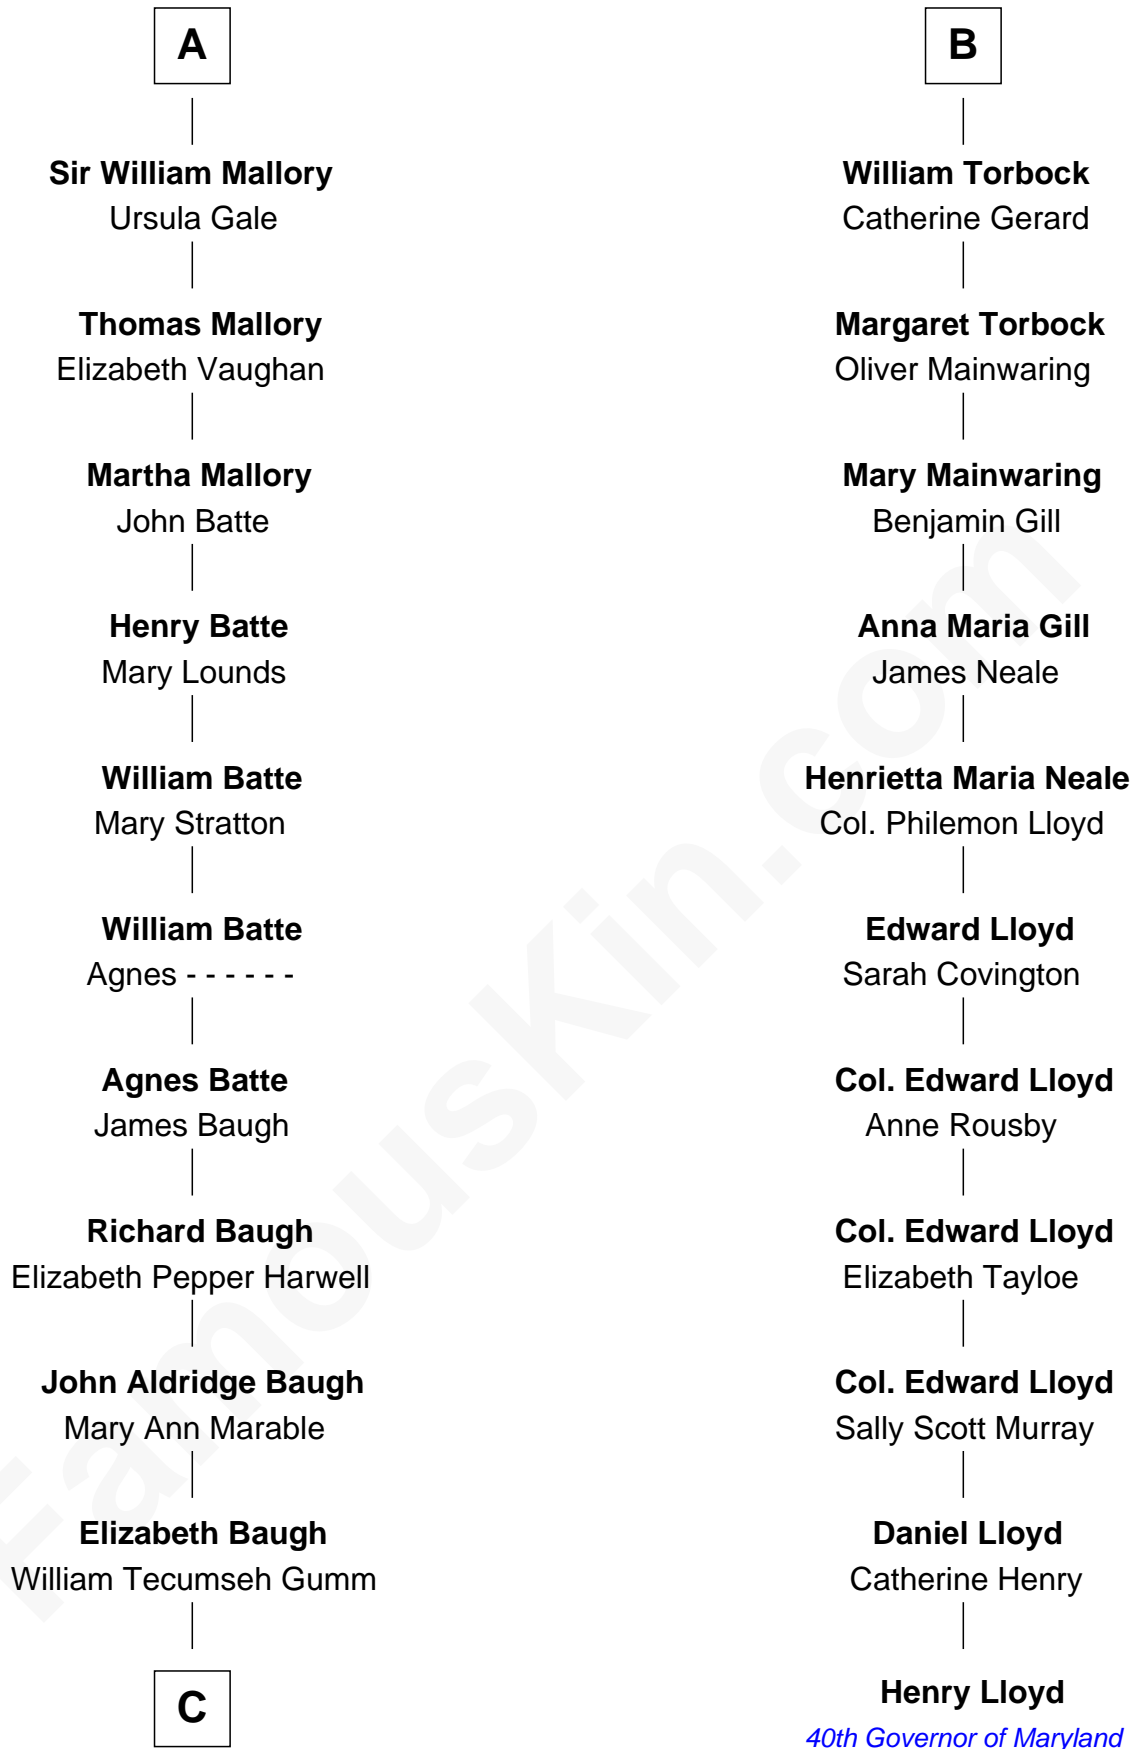

FamousKin.com Relationship Chart of

Liza Minnelli

Singer and Actress

17th cousin 2 times removed of

Henry Lloyd

40th Governor of Maryland

Edmund Fitzalan

Alice de Warenne

C

Francis Avent Gumm

Ethel Marian Milne

Frances Ethel Gumm

Vincent Minnelli

Liza Minnelli

Singer and Actress