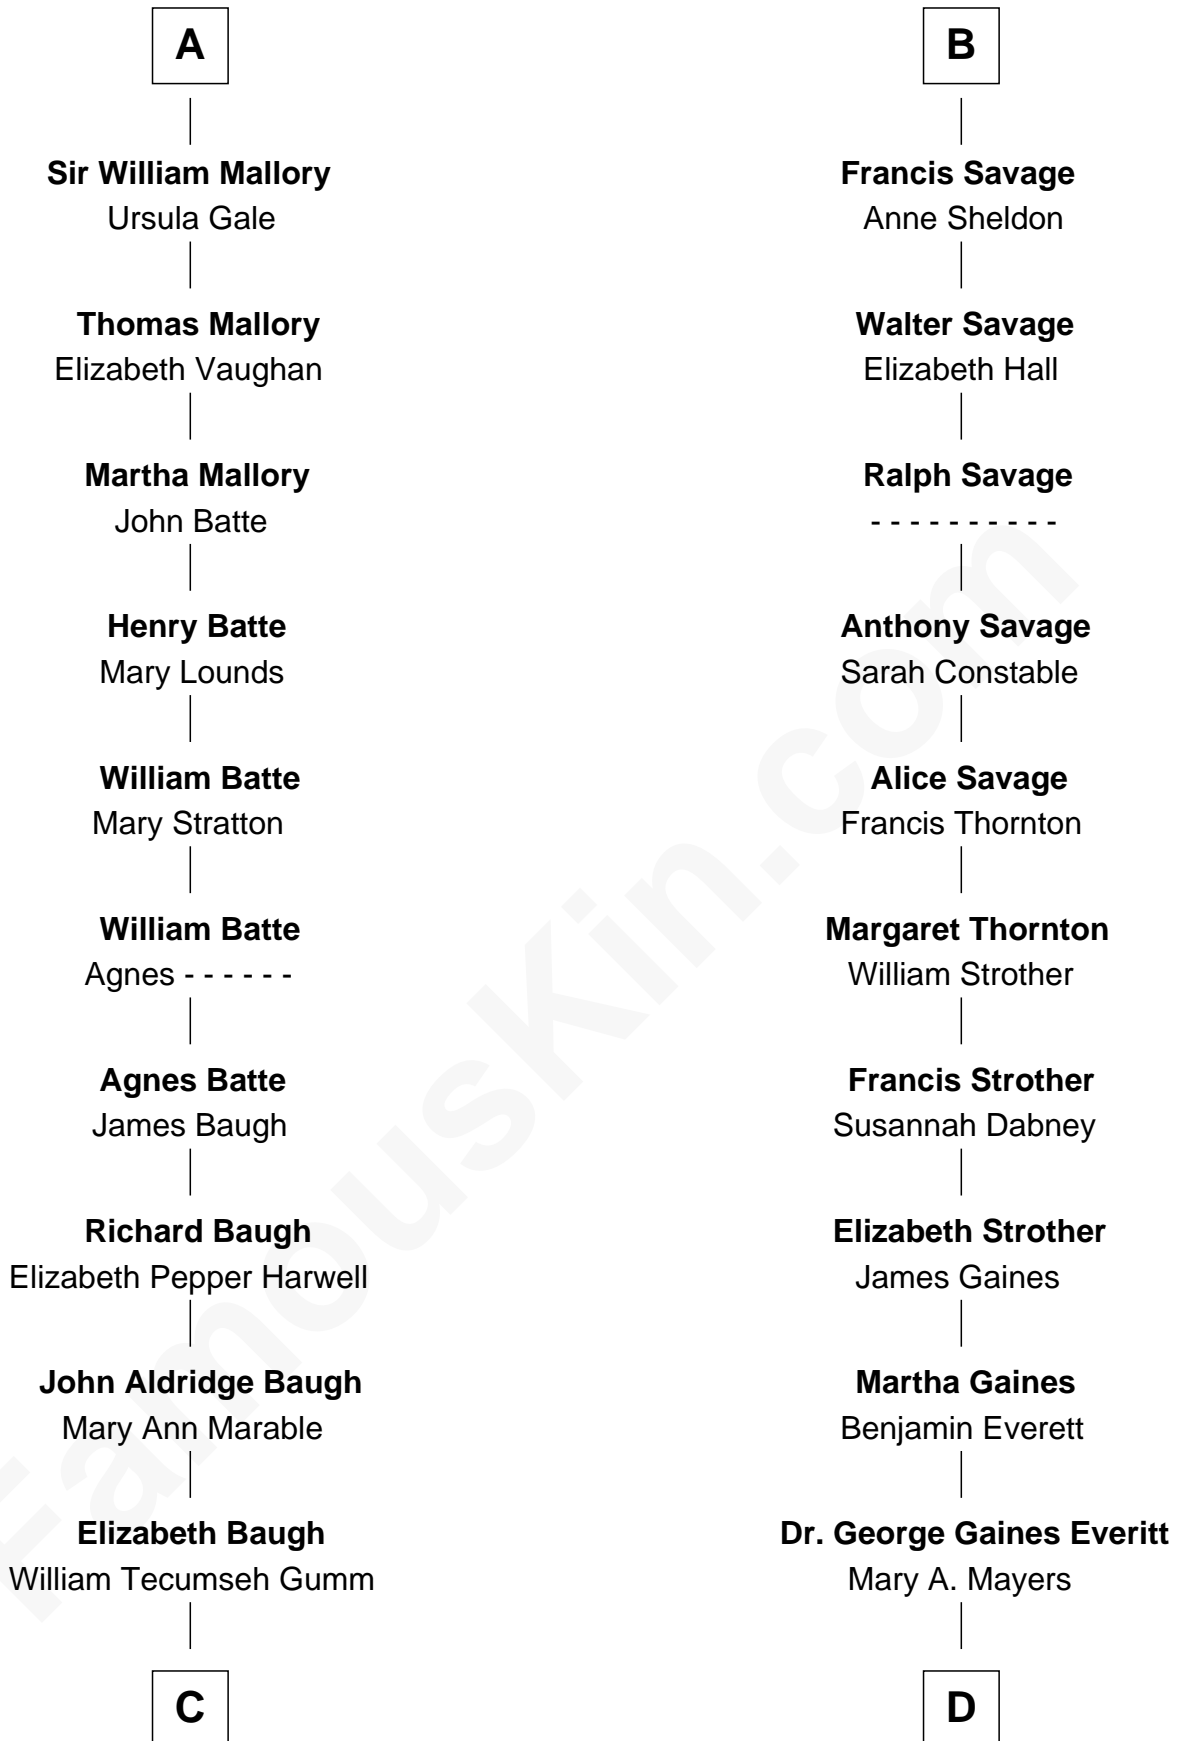

# FamousKin.com Relationship Chart of

**Liza Minnelli**

*Singer and Actress*

19th cousin 1 time removed of

**William H. Macy**

*TV and Movie Actor*

**Edmund Fitzalan**

Alice de Warenne

**C**

**Francis Avent Gumm**

Ethel Marian Milne

**Frances Ethel Gumm**

Vincent Minnelli

**Liza Minnelli**

*Singer and Actress*

**D**

**Horace Benjamin Everitt**

Martha Leticia Roberts

**Mary Lois Everitt**

Clement Overstreet

**Lois Elizabeth Overstreet**

William Hall Macy

**William H. Macy**

*TV and Movie Actor*