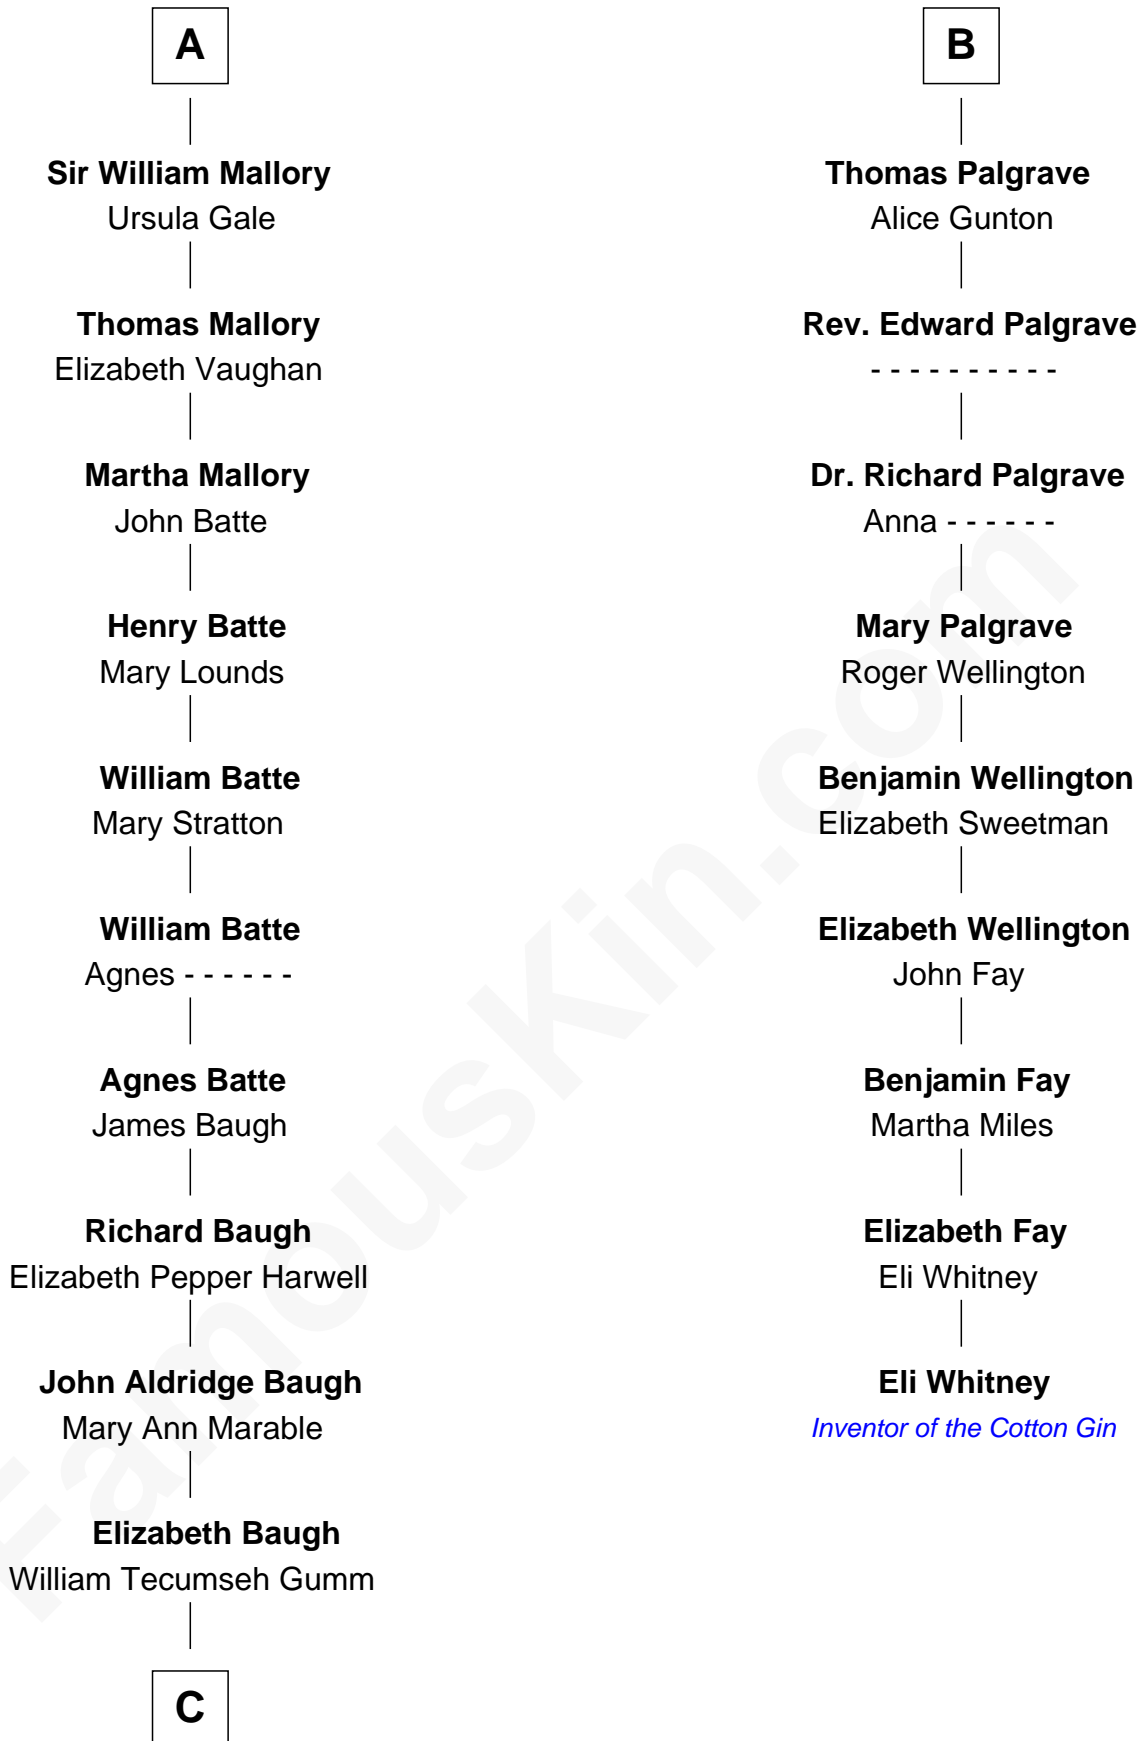

# FamousKin.com Relationship Chart of

**Liza Minnelli**

*Singer and Actress*

15th cousin 4 times removed of

**Eli Whitney**

*Inventor of the Cotton Gin*

**Edmund Fitzalan**

Alice de Warenne

**Joan Constable**

Sir William Mallory

**Sir John Mallory**

Margaret Thwaites

**Sir William Mallory**

Jane Norton

**A**

**Richard Fitzalan**

Eleanor Plantagenet

**Sir Richard Fitzalan**

Elizabeth de Bohun

**Elizabeth Fitzalan**

Sir Robert Goushill

**Elizabeth Goushill**

Sir Robert Wingfield

**Elizabeth Wingfield**

Sir William Brandon

**Eleanor Brandon**

John Glemham

**Anne Glemham**

Henry Palgrave

**B**

**C**

Francis Avent Gumm