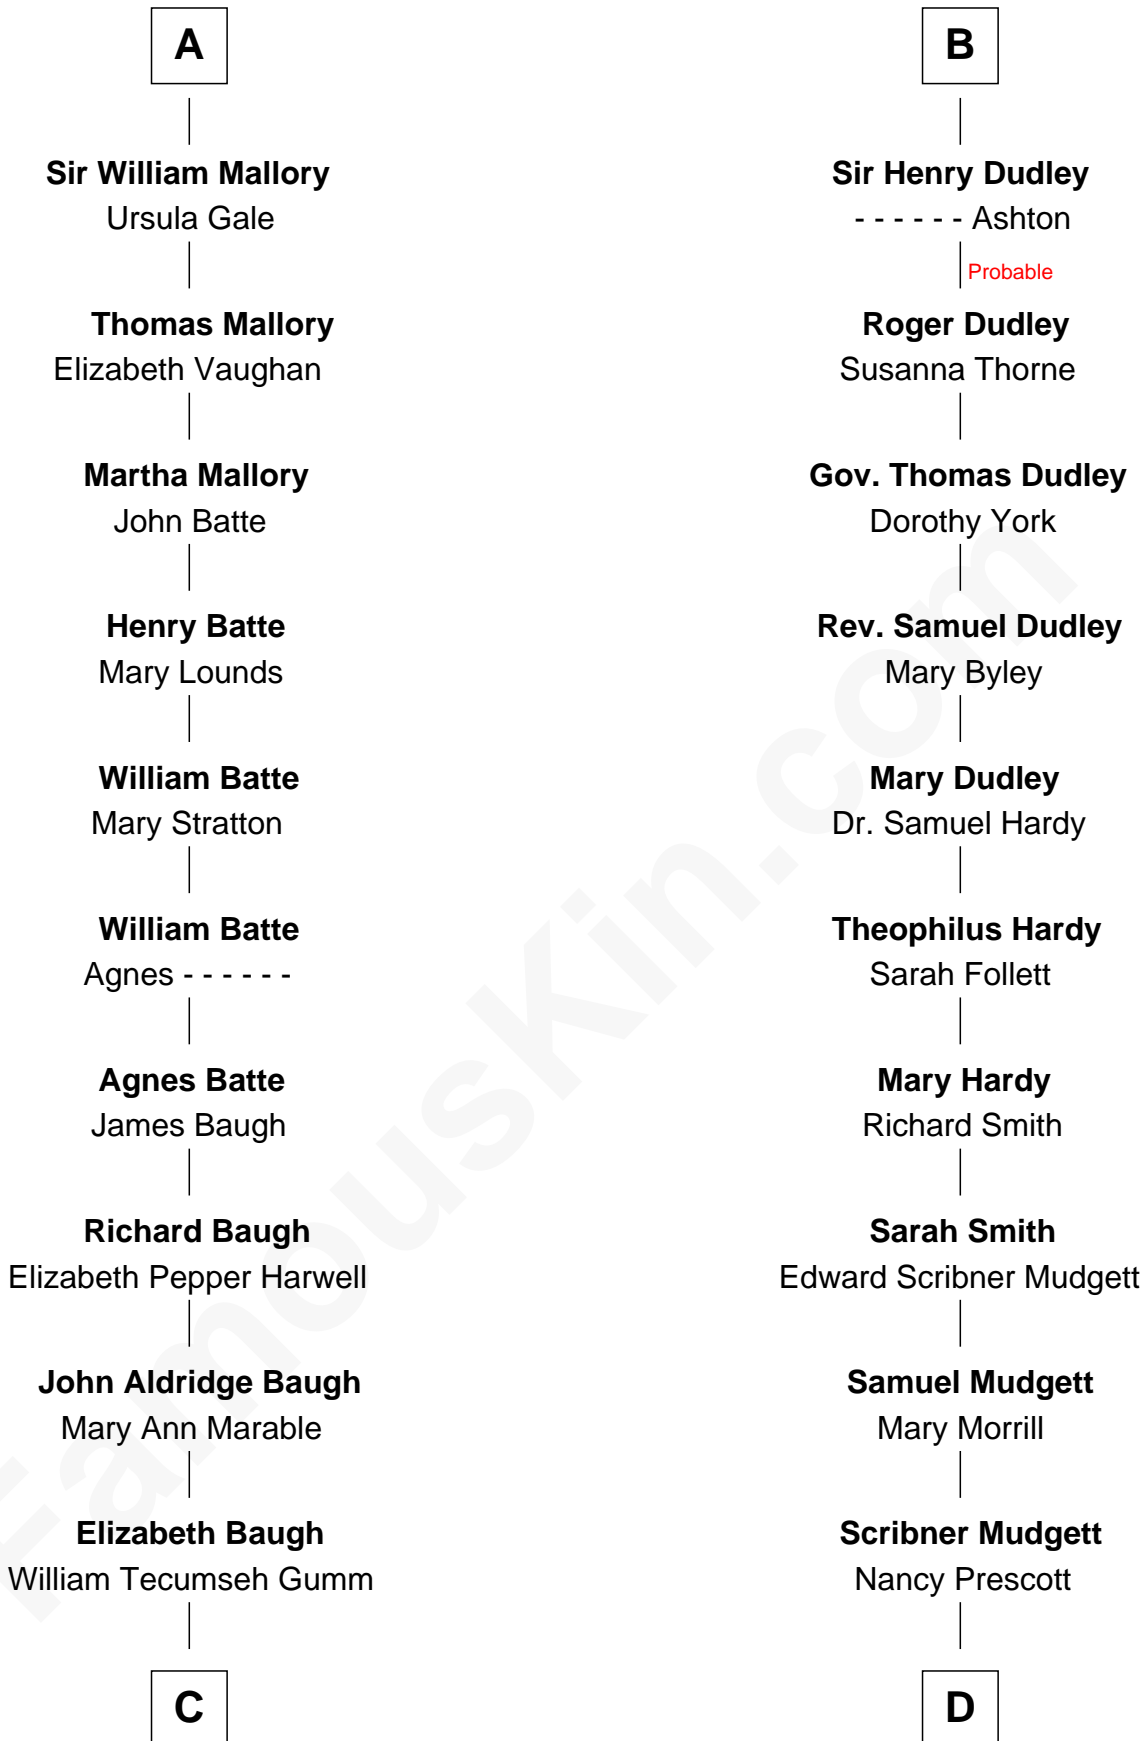

# FamousKin.com Relationship Chart of

**Liza Minnelli**

*Singer and Actress*

18th cousin 1 time removed of

**Dr. H. H. Holmes**

*Serial Killer aka "Devil in the White City"*

**Edmund Fitzalan**

Alice de Warenne

**Joan Constable**

Sir William Mallory

**Sir John Mallory**

Margaret Thwaites

**Sir William Mallory**

Jane Norton

**A**

**Richard Fitzalan**

Eleanor Plantagenet

**Alice Fitzalan**

Sir Thomas de Holand

**Eleanor Holand**

Edward Cherleton

**Joyce Cherleton**

Sir John Tiptoft

**Joyce Tiptoft**

Sir Edmund Sutton

**Sir Edward Sutton**

Cecily Willoughby

**Sir John Sutton**

Cecily Grey

**B**

FamousKin.com